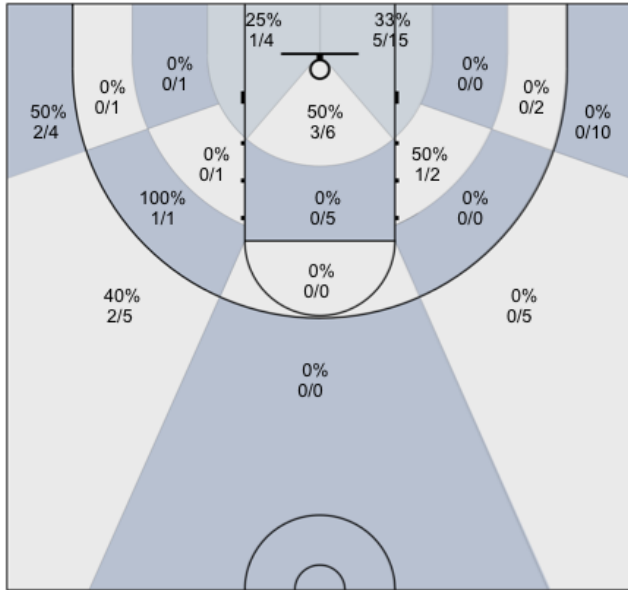

Shot Zones (Zone Performance) Report

MUMBA U16 (Home) 39, Ancaster Magic (Away) 72, 2018-11-24

All Players: 24% (15/62)

Seth: 50% (3/6)

Charles: 0% (0/8)

Alex: 0% (0/5)

Harsh: 33% (2/6)

James: 60% (3/5)

Connor: 0% (0/6)

Josh: 75% (3/4)

Ivan: 17% (1/6)