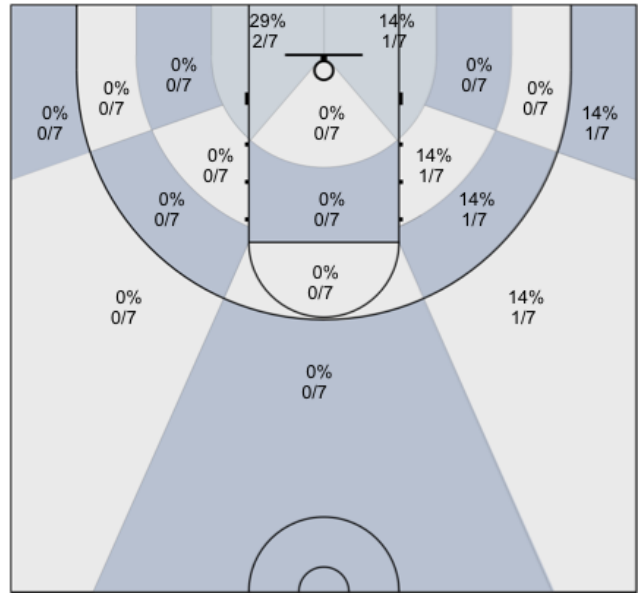

## MUMBA U16 (Home) 72, MUMBA Sousa (Away) 42, 2018-11-03

All Players: 35% (27/77)

Seth: 27% (3/11)

Charles: 9% (1/11)

Alex: 33% (1/3)

Harsh: 56% (5/9)

James: 43% (3/7)

Connor: 0% (0/8)

Josh: 43% (3/7)

Max: 60% (3/5)

Ravroop: 0% (0/0)

Dylan: 80% (4/5)

David: 33% (2/6)

Ivan: 40% (2/5)