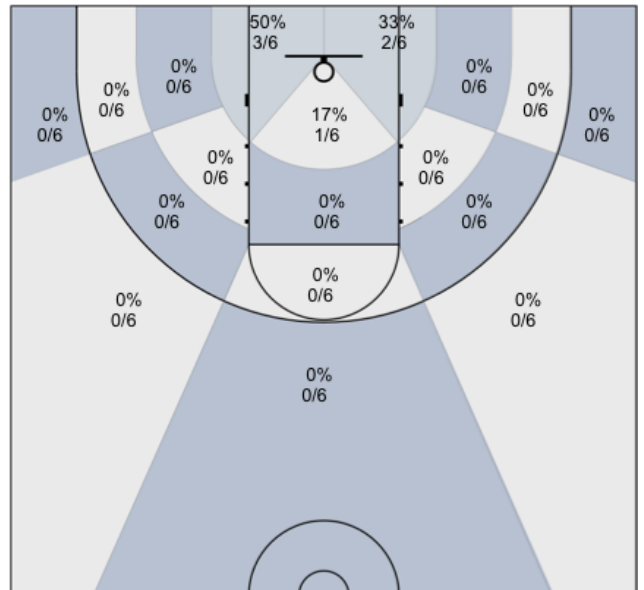

Josh: 43% (3/7)

Max: 60% (3/5)

Ravroop: 0% (0/0)

Dylan: 80% (4/5)

David: 33% (2/6)

Ivan: 40% (2/5)