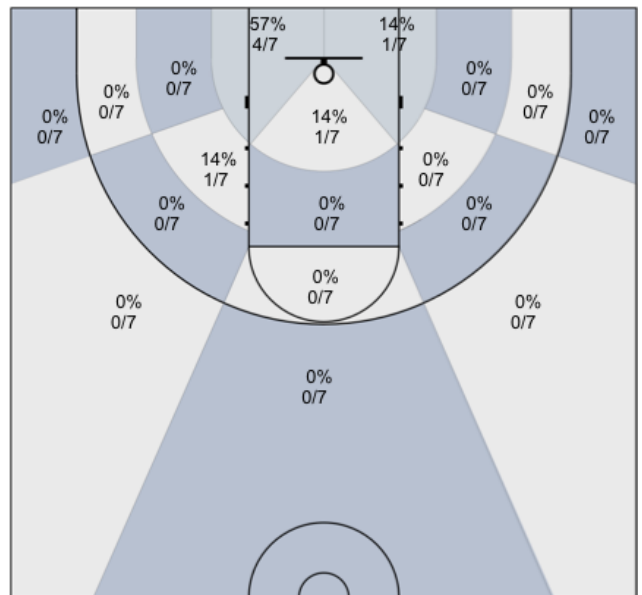

## MUMBA U16 (Home) 72, MUMBA Sousa (Away) 42, 2018-11-03

All Players: 35% (27/77)

Seth: 27% (3/11)

Charles: 9% (1/11)

Alex: 33% (1/3)

Harsh: 56% (5/9)

James: 43% (3/7)

Connor: 0% (0/8)

Josh: 43% (3/7)

Max: 60% (3/5)

Ravroop: 0% (0/0)

Dylan: 80% (4/5)

David: 33% (2/6)

Ivan: 40% (2/5)