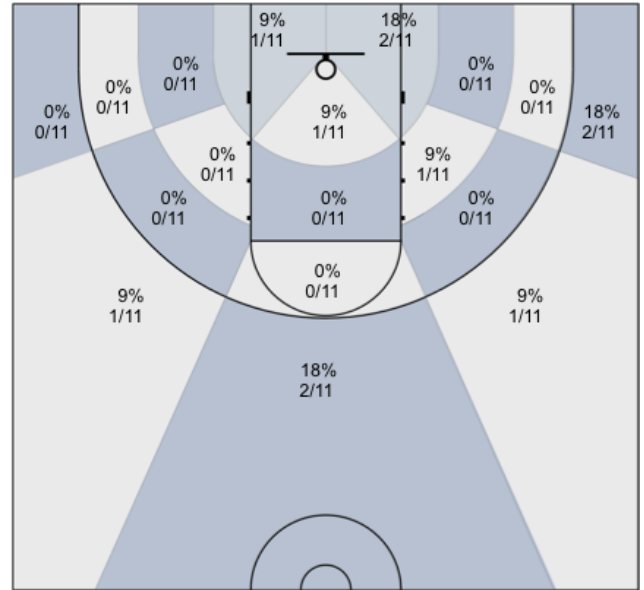

# Shot Zones (Zone Distribution) Report

## MUMBA U16 (Home) 72, MUMBA Sousa (Away) 42, 2018-11-03

All Players: 35% (27/77)

Seth: 27% (3/11)

Charles: 9% (1/11)

Alex: 33% (1/3)

Harsh: 56% (5/9)

James: 43% (3/7)

Connor: 0% (0/8)

Josh: 43% (3/7)

Max: 60% (3/5)

Ravroop: 0% (0/0)

Dylan: 80% (4/5)

David: 33% (2/6)

Ivan: 40% (2/5)