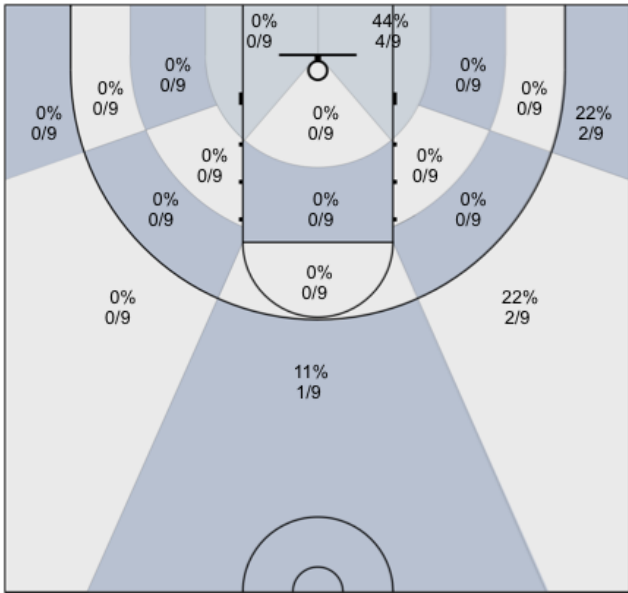

## MUMBA U16 (Home) 72, MUMBA Sousa (Away) 42, 2018-11-03

All Players: 35% (27/77)

Seth: 27% (3/11)

Charles: 9% (1/11)

Alex: 33% (1/3)

Harsh: 56% (5/9)

James: 43% (3/7)

Connor: 0% (0/8)

Josh: 43% (3/7)

Max: 60% (3/5)

Ravroop: 0% (0/0)

Dylan: 80% (4/5)

David: 33% (2/6)

Ivan: 40% (2/5)