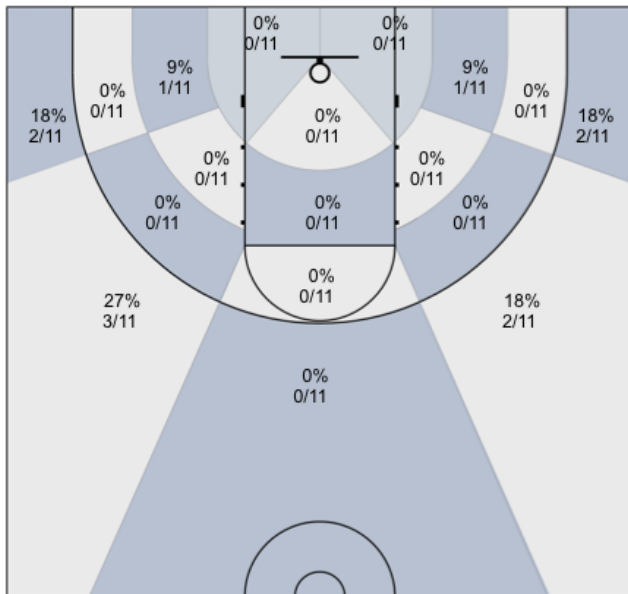

## MUMBA U16 (Home) 72, MUMBA Sousa (Away) 42, 2018-11-03

All Players: 35% (27/77)

Seth: 27% (3/11)

Charles: 9% (1/11)

Alex: 33% (1/3)

Harsh: 56% (5/9)

James: 43% (3/7)

Connor: 0% (0/8)

Josh: 43% (3/7)

Max: 60% (3/5)

Ravroop: 0% (0/0)

Dylan: 80% (4/5)

David: 33% (2/6)

Ivan: 40% (2/5)