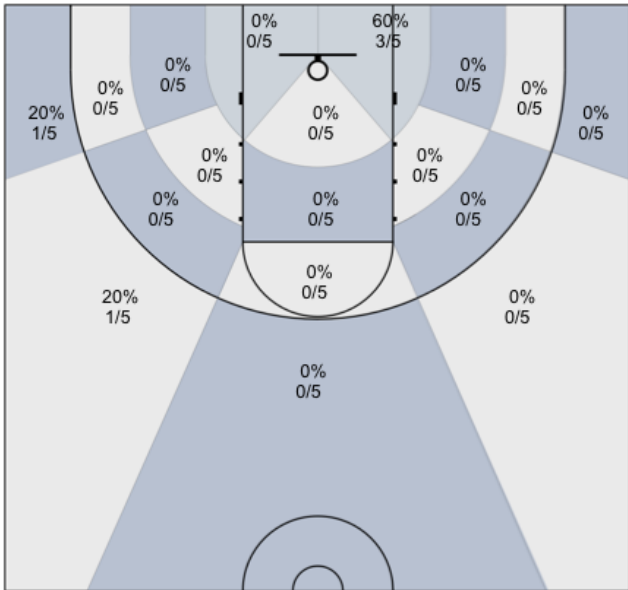

## MUMBA U16 (Home) 72, MUMBA Sousa (Away) 42, 2018-11-03

All Players: 35% (27/77)

Seth: 27% (3/11)

Charles: 9% (1/11)

Alex: 33% (1/3)

Harsh: 56% (5/9)

James: 43% (3/7)

Connor: 0% (0/8)

Josh: 43% (3/7)

Max: 60% (3/5)

Ravroop: 0% (0/0)

Dylan: 80% (4/5)

David: 33% (2/6)

Ivan: 40% (2/5)