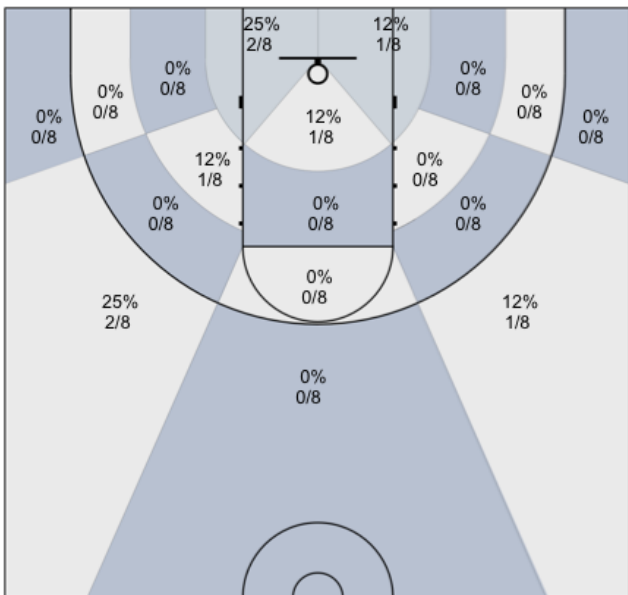

## MUMBA U16 (Home) 72, MUMBA Sousa (Away) 42, 2018-11-03

All Players: 35% (27/77)

Seth: 27% (3/11)

Charles: 9% (1/11)

Alex: 33% (1/3)

Harsh: 56% (5/9)

James: 43% (3/7)

Connor: 0% (0/8)

Josh: 43% (3/7)

Max: 60% (3/5)

Ravroop: 0% (0/0)

Dylan: 80% (4/5)

David: 33% (2/6)

Ivan: 40% (2/5)