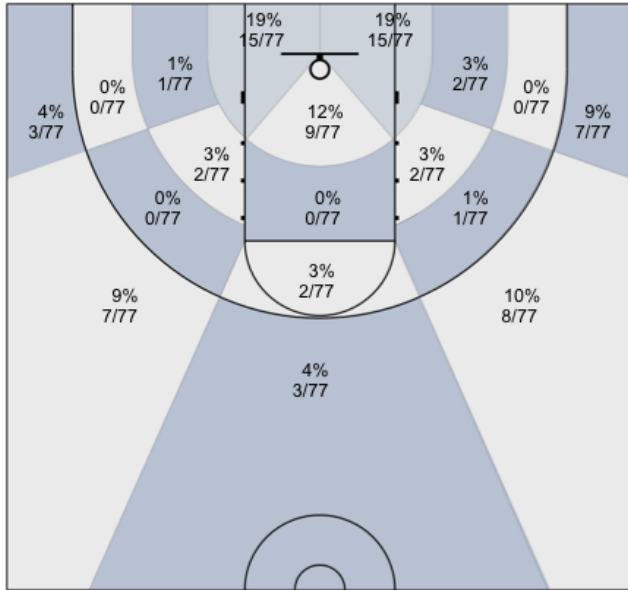

# Shot Zones (Zone Distribution) Report

## MUMBA U16 (Home) 72, MUMBA Sousa (Away) 42, 2018-11-03

All Players: 35% (27/77)

Seth: 27% (3/11)

Charles: 9% (1/11)

Alex: 33% (1/3)

Harsh: 56% (5/9)

James: 43% (3/7)

Connor: 0% (0/8)

Josh: 43% (3/7)

Max: 60% (3/5)

Ravroop: 0% (0/0)

Dylan: 80% (4/5)

David: 33% (2/6)

Ivan: 40% (2/5)