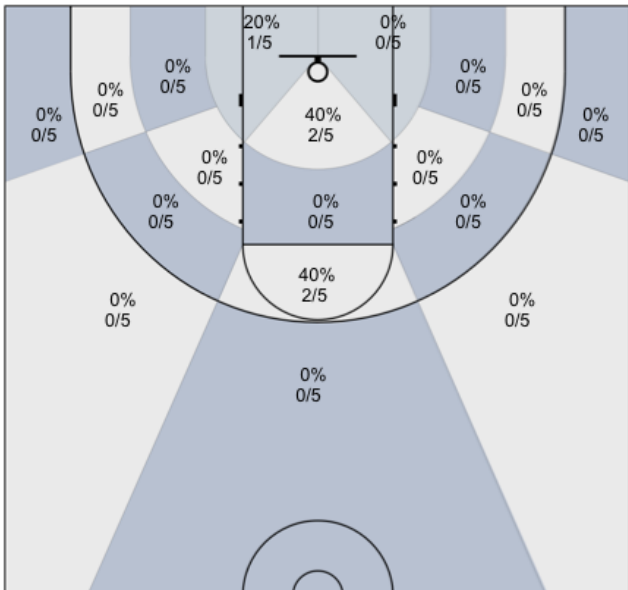

Josh: 43% (3/7)

Max: 60% (3/5)

Ravroop: 0% (0/0)

Dylan: 80% (4/5)

David: 33% (2/6)

Ivan: 40% (2/5)