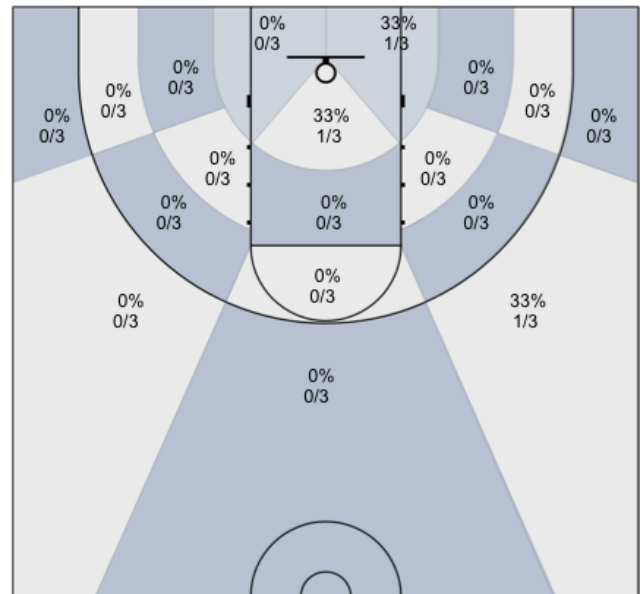

## MUMBA U16 (Home) 72, MUMBA Sousa (Away) 42, 2018-11-03

All Players: 35% (27/77)

Seth: 27% (3/11)

Charles: 9% (1/11)

Alex: 33% (1/3)

Harsh: 56% (5/9)

James: 43% (3/7)

Connor: 0% (0/8)

Josh: 43% (3/7)

Max: 60% (3/5)

Ravroop: 0% (0/0)

Dylan: 80% (4/5)

David: 33% (2/6)

Ivan: 40% (2/5)