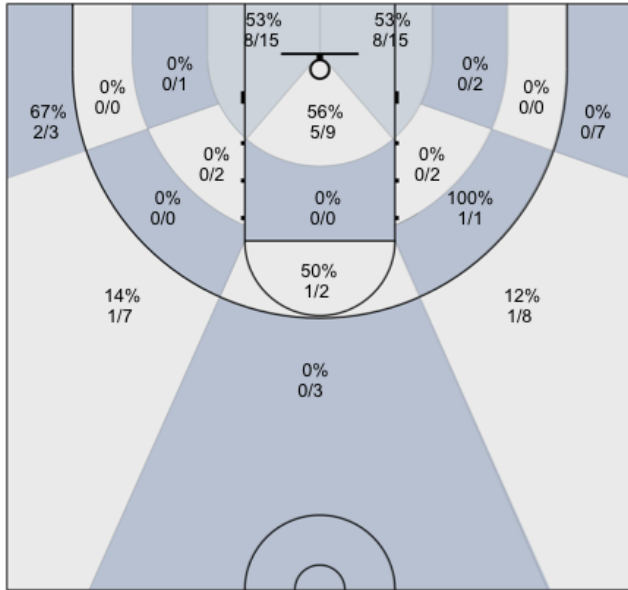

# Shot Zones (Zone Performance) Report

## MUMBA U16 (Home) 72, MUMBA Sousa (Away) 42, 2018-11-03

All Players: 35% (27/77)

Seth: 27% (3/11)

Charles: 9% (1/11)

Alex: 33% (1/3)

Harsh: 56% (5/9)

James: 43% (3/7)

Connor: 0% (0/8)

Josh: 43% (3/7)

Max: 60% (3/5)

Ravroop: 0% (0/0)

Dylan: 80% (4/5)

David: 33% (2/6)

Ivan: 40% (2/5)