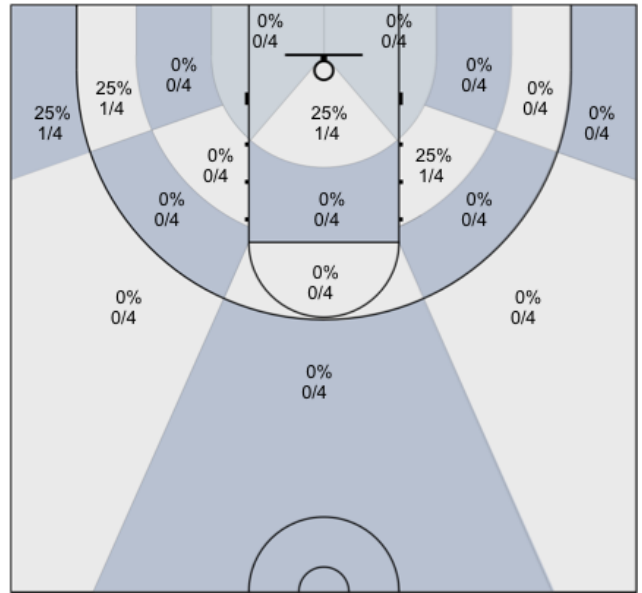

Shot Zones (Zone Distribution) Report

MUMBA U16 (Home) 79, Top Notch Basketball AAU 2004 (Away) 33, 2018-11-16

All Players: 38% (29/76)

Seth: 40% (4/10)

Charles: 20% (2/10)

Alex: 0% (0/3)

Harsh: 25% (1/4)

James: 0% (0/4)

Connor: 100% (3/3)

Josh: 22% (2/9)

Max: 62% (5/8)

Ravroop: 0% (0/0)

Dylan: 53% (9/17)

David: 60% (3/5)

Ivan: 0% (0/3)