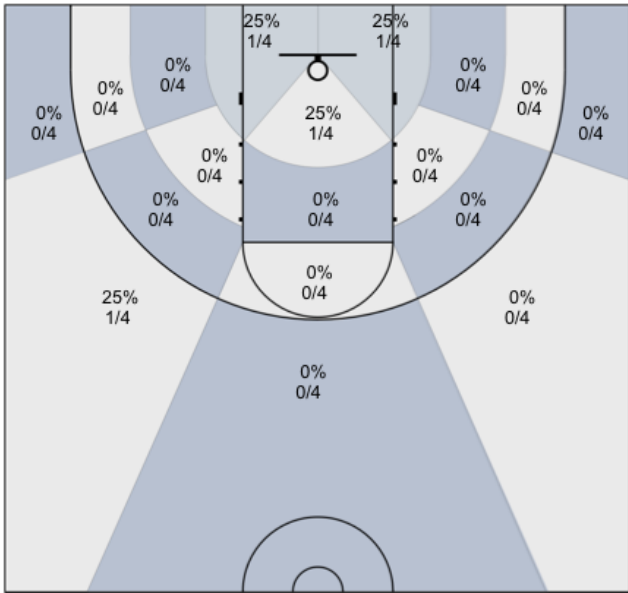

Shot Zones (Zone Distribution) Report

MUMBA U16 (Home) 79, Top Notch Basketball AAU 2004 (Away) 33, 2018-11-16

All Players: 38% (29/76)

Seth: 40% (4/10)

Charles: 20% (2/10)

Alex: 0% (0/3)

Harsh: 25% (1/4)

James: 0% (0/4)

Connor: 100% (3/3)

Josh: 22% (2/9)

Max: 62% (5/8)

Ravroop: 0% (0/0)

Dylan: 53% (9/17)

David: 60% (3/5)

Ivan: 0% (0/3)