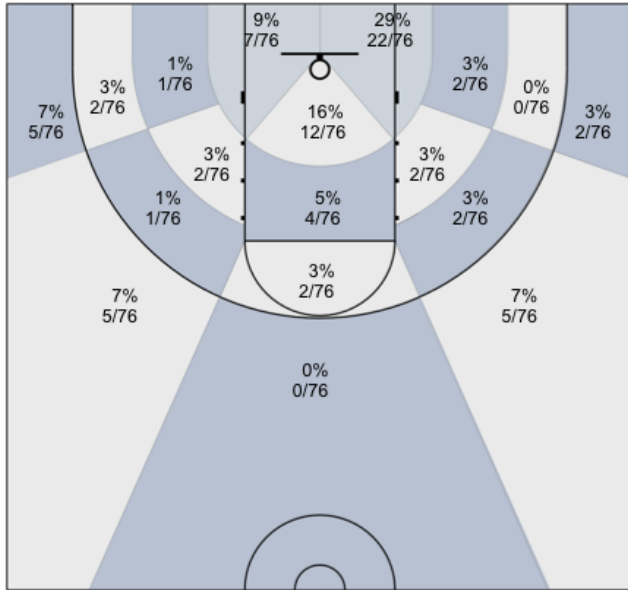

Shot Zones (Zone Distribution) Report

MUMBA U16 (Home) 79, Top Notch Basketball AAU 2004 (Away) 33, 2018-11-16

All Players: 38% (29/76)

Seth: 40% (4/10)

Charles: 20% (2/10)

Alex: 0% (0/3)

Harsh: 25% (1/4)

James: 0% (0/4)

Connor: 100% (3/3)

Josh: 22% (2/9)

Max: 62% (5/8)

Ravroop: 0% (0/0)

Dylan: 53% (9/17)

David: 60% (3/5)

Ivan: 0% (0/3)