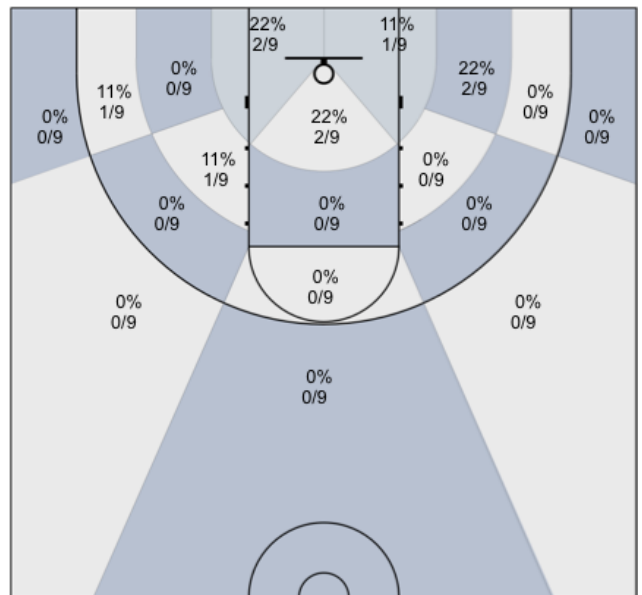

Shot Zones (Zone Distribution) Report

MUMBA U16 (Home) 79, Top Notch Basketball AAU 2004 (Away) 33, 2018-11-16

All Players: 38% (29/76)

Seth: 40% (4/10)

Charles: 20% (2/10)

Alex: 0% (0/3)

Harsh: 25% (1/4)

James: 0% (0/4)

Connor: 100% (3/3)

Josh: 22% (2/9)

Max: 62% (5/8)

Ravroop: 0% (0/0)

Dylan: 53% (9/17)

David: 60% (3/5)

Ivan: 0% (0/3)