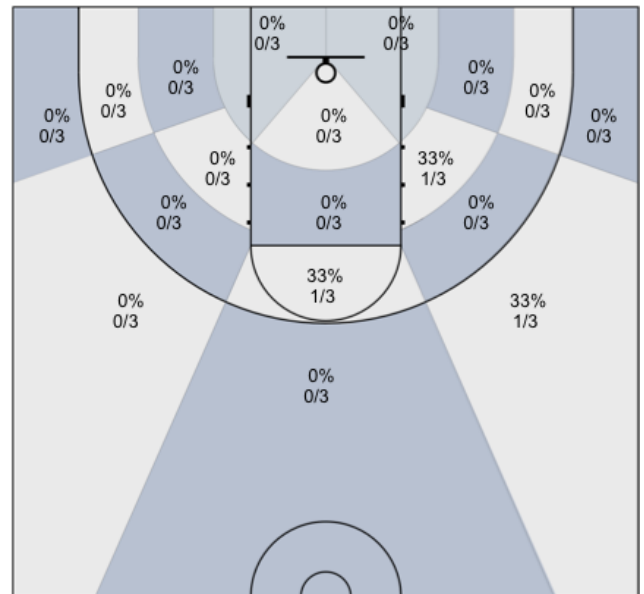

Shot Zones (Zone Distribution) Report

MUMBA U16 (Home) 79, Top Notch Basketball AAU 2004 (Away) 33, 2018-11-16

All Players: 38% (29/76)

Seth: 40% (4/10)

Charles: 20% (2/10)

Alex: 0% (0/3)

Harsh: 25% (1/4)

James: 0% (0/4)

Connor: 100% (3/3)

Josh: 22% (2/9)

Max: 62% (5/8)

Ravroop: 0% (0/0)

Dylan: 53% (9/17)

David: 60% (3/5)

Ivan: 0% (0/3)