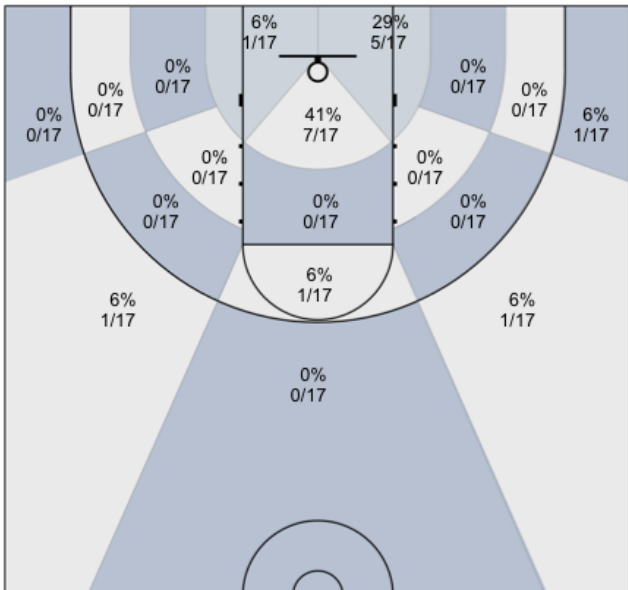

Shot Zones (Zone Distribution) Report

MUMBA U16 (Home) 79, Top Notch Basketball AAU 2004 (Away) 33, 2018-11-16

All Players: 38% (29/76)

Seth: 40% (4/10)

Charles: 20% (2/10)

Alex: 0% (0/3)

Harsh: 25% (1/4)

James: 0% (0/4)

Connor: 100% (3/3)

Josh: 22% (2/9)

Max: 62% (5/8)

Ravroop: 0% (0/0)

Dylan: 53% (9/17)

David: 60% (3/5)

Ivan: 0% (0/3)