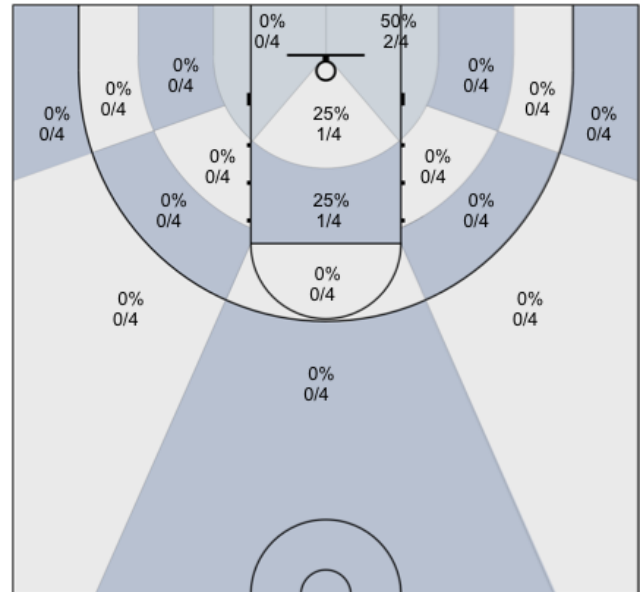

Shot Zones (Zone Distribution) Report

MUMBA U16 (Home) 110, MUMBA Sousa (Away) 66, 2018-12-11

All Players: 46% (50/109)

Seth: 50% (8/16)

Charles: 33% (5/15)

Alex: 25% (1/4)

Harsh: 40% (4/10)

James: 58% (7/12)

Connor: 50% (6/12)

Josh: 67% (6/9)

Max: 67% (2/3)

Ravroop: 0% (0/1)

Dylan: 53% (10/19)

David: 12% (1/8)

Ivan: 0% (0/0)