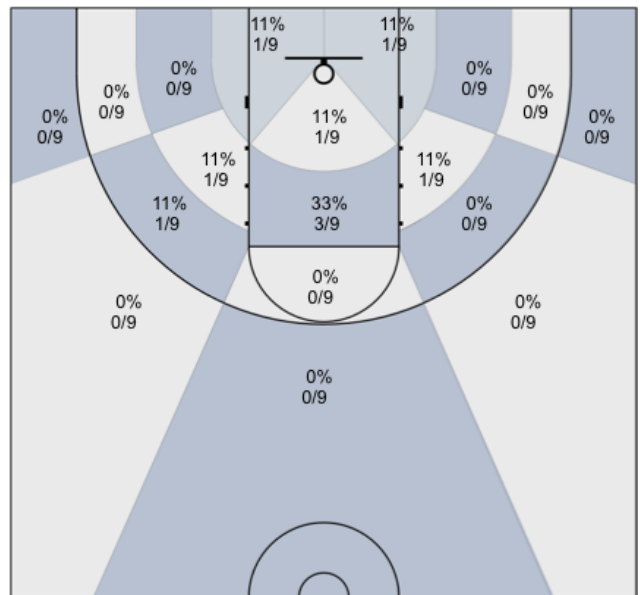

Shot Zones (Zone Distribution) Report

MUMBA U16 (Home) 110, MUMBA Sousa (Away) 66, 2018-12-11

All Players: 46% (50/109)

Seth: 50% (8/16)

Charles: 33% (5/15)

Alex: 25% (1/4)

Harsh: 40% (4/10)

James: 58% (7/12)

Connor: 50% (6/12)

Josh: 67% (6/9)

Max: 67% (2/3)

Ravroop: 0% (0/1)

Dylan: 53% (10/19)

David: 12% (1/8)

Ivan: 0% (0/0)