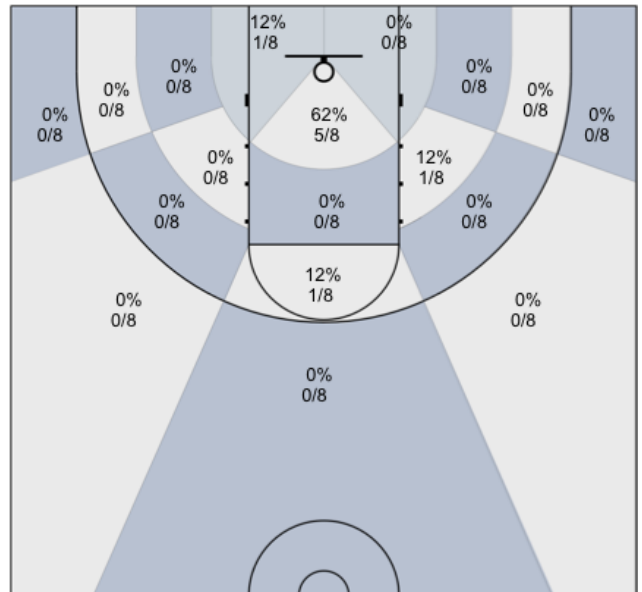

Shot Zones (Zone Distribution) Report

MUMBA U16 (Home) 110, MUMBA Sousa (Away) 66, 2018-12-11

All Players: 46% (50/109)

Seth: 50% (8/16)

Charles: 33% (5/15)

Alex: 25% (1/4)

Harsh: 40% (4/10)

James: 58% (7/12)

Connor: 50% (6/12)

Josh: 67% (6/9)

Max: 67% (2/3)

Ravroop: 0% (0/1)

Dylan: 53% (10/19)

David: 12% (1/8)

Ivan: 0% (0/0)