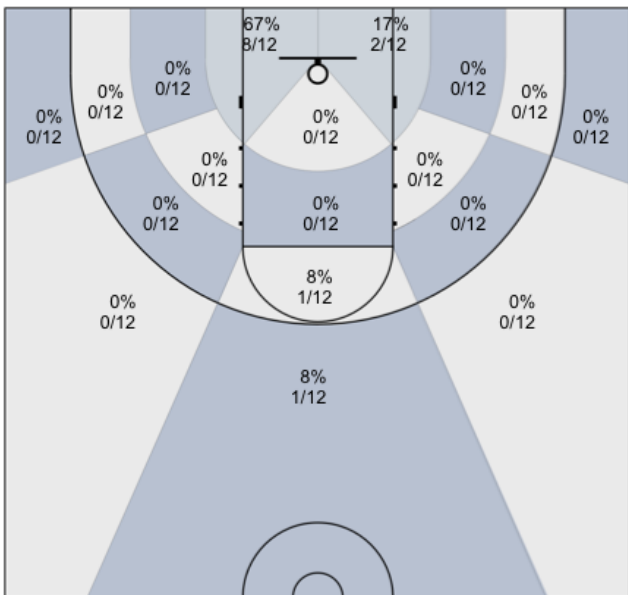

Shot Zones (Zone Distribution) Report

MUMBA U16 (Home) 110, MUMBA Sousa (Away) 66, 2018-12-11

All Players: 46% (50/109)

Seth: 50% (8/16)

Charles: 33% (5/15)

Alex: 25% (1/4)

Harsh: 40% (4/10)

James: 58% (7/12)

Connor: 50% (6/12)

Josh: 67% (6/9)

Max: 67% (2/3)

Ravroop: 0% (0/1)

Dylan: 53% (10/19)

David: 12% (1/8)

Ivan: 0% (0/0)