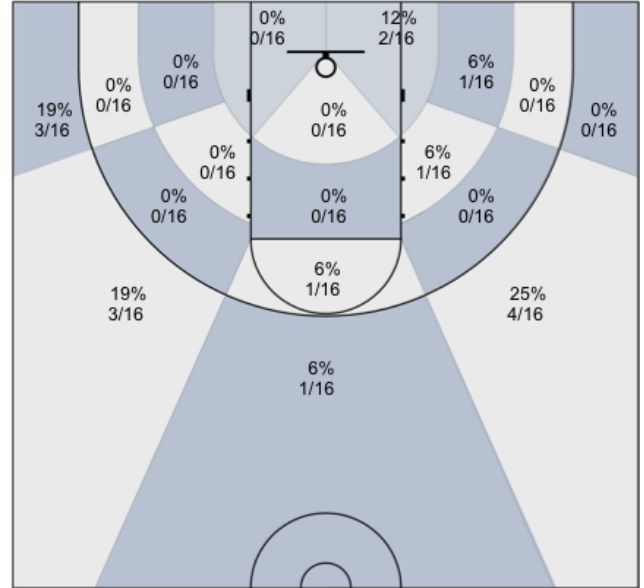

Shot Zones (Zone Distribution) Report

MUMBA U16 (Home) 110, MUMBA Sousa (Away) 66, 2018-12-11

All Players: 46% (50/109)

Seth: 50% (8/16)

Charles: 33% (5/15)

Alex: 25% (1/4)

Harsh: 40% (4/10)

James: 58% (7/12)

Connor: 50% (6/12)

Josh: 67% (6/9)

Max: 67% (2/3)

Ravroop: 0% (0/1)

Dylan: 53% (10/19)

David: 12% (1/8)

Ivan: 0% (0/0)