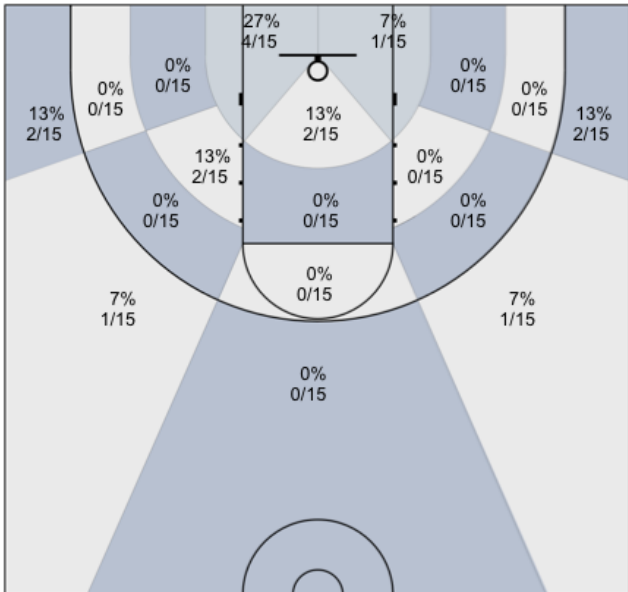

Shot Zones (Zone Distribution) Report

MUMBA U16 (Home) 110, MUMBA Sousa (Away) 66, 2018-12-11

All Players: 46% (50/109)

Seth: 50% (8/16)

Charles: 33% (5/15)

Alex: 25% (1/4)

Harsh: 40% (4/10)

James: 58% (7/12)

Connor: 50% (6/12)

Josh: 67% (6/9)

Max: 67% (2/3)

Ravroop: 0% (0/1)

Dylan: 53% (10/19)

David: 12% (1/8)

Ivan: 0% (0/0)