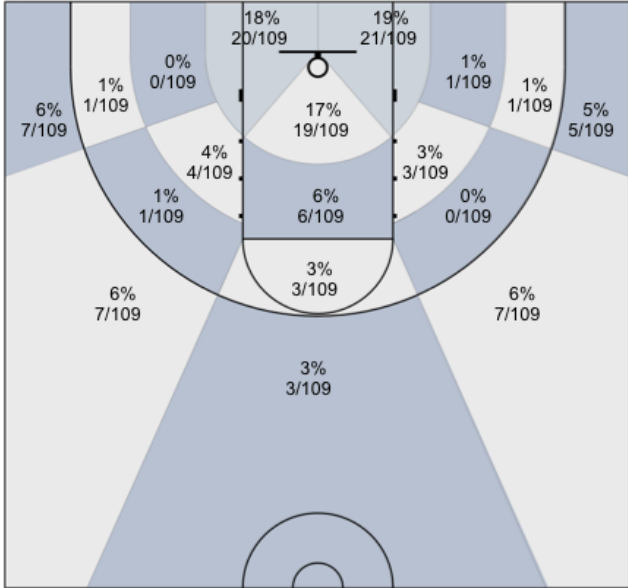

Shot Zones (Zone Distribution) Report

MUMBA U16 (Home) 110, MUMBA Sousa (Away) 66, 2018-12-11

All Players: 46% (50/109)

Seth: 50% (8/16)

Charles: 33% (5/15)

Alex: 25% (1/4)

Harsh: 40% (4/10)

James: 58% (7/12)

Connor: 50% (6/12)

Josh: 67% (6/9)

Max: 67% (2/3)

Ravroop: 0% (0/1)

Dylan: 53% (10/19)

David: 12% (1/8)

Ivan: 0% (0/0)