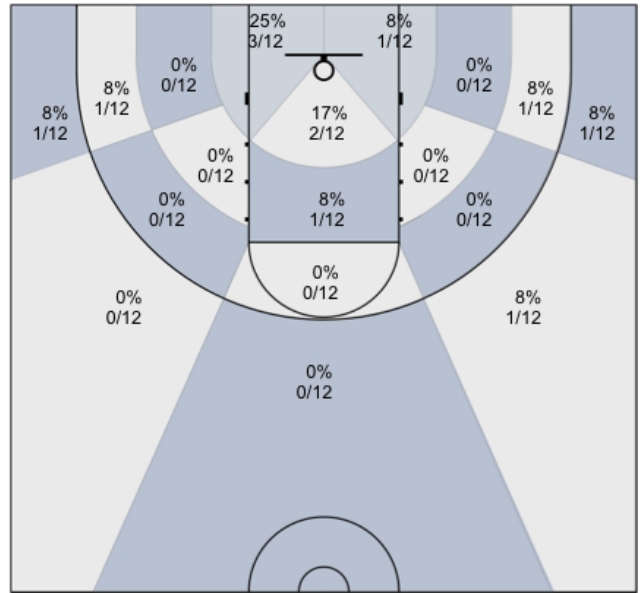

Shot Zones (Zone Distribution) Report

MUMBA U16 (Home) 110, MUMBA Sousa (Away) 66, 2018-12-11

All Players: 46% (50/109)

Seth: 50% (8/16)

Charles: 33% (5/15)

Alex: 25% (1/4)

Harsh: 40% (4/10)

James: 58% (7/12)

Connor: 50% (6/12)

Josh: 67% (6/9)

Max: 67% (2/3)

Ravroop: 0% (0/1)

Dylan: 53% (10/19)

David: 12% (1/8)

Ivan: 0% (0/0)