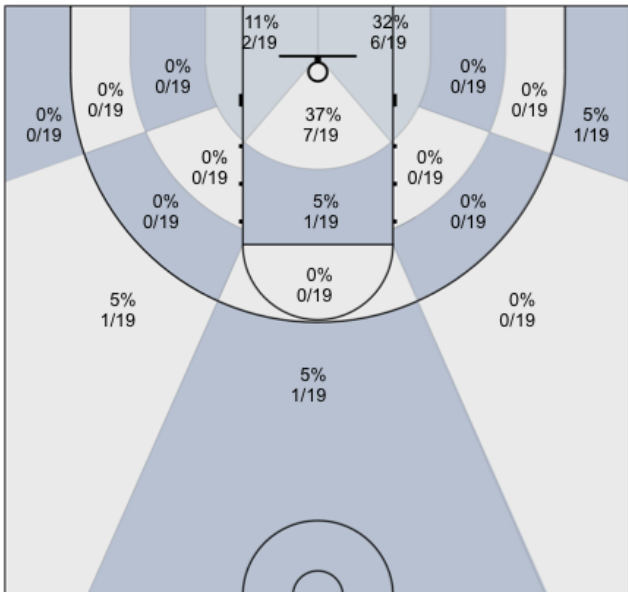

Shot Zones (Zone Distribution) Report

MUMBA U16 (Home) 110, MUMBA Sousa (Away) 66, 2018-12-11

All Players: 46% (50/109)

Seth: 50% (8/16)

Charles: 33% (5/15)

Alex: 25% (1/4)

Harsh: 40% (4/10)

James: 58% (7/12)

Connor: 50% (6/12)

Josh: 67% (6/9)

Max: 67% (2/3)

Ravroop: 0% (0/1)

Dylan: 53% (10/19)

David: 12% (1/8)

Ivan: 0% (0/0)