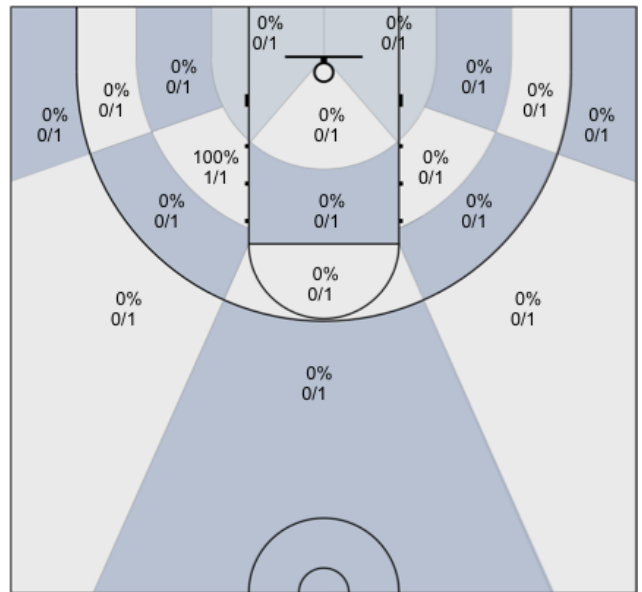

Shot Zones (Zone Distribution) Report

MUMBA U16 (Home) 110, MUMBA Sousa (Away) 66, 2018-12-11

All Players: 46% (50/109)

Seth: 50% (8/16)

Charles: 33% (5/15)

Alex: 25% (1/4)

Harsh: 40% (4/10)

James: 58% (7/12)

Connor: 50% (6/12)

Josh: 67% (6/9)

Max: 67% (2/3)

Ravroop: 0% (0/1)

Dylan: 53% (10/19)

David: 12% (1/8)

Ivan: 0% (0/0)