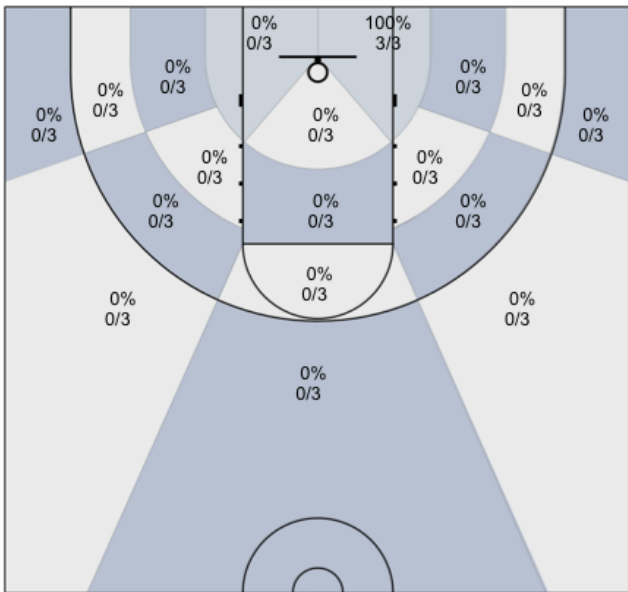

Shot Zones (Zone Distribution) Report

MUMBA U16 (Home) 110, MUMBA Sousa (Away) 66, 2018-12-11

All Players: 46% (50/109)

Seth: 50% (8/16)

Charles: 33% (5/15)

Alex: 25% (1/4)

Harsh: 40% (4/10)

James: 58% (7/12)

Connor: 50% (6/12)

Josh: 67% (6/9)

Max: 67% (2/3)

Ravroop: 0% (0/1)

Dylan: 53% (10/19)

David: 12% (1/8)

Ivan: 0% (0/0)