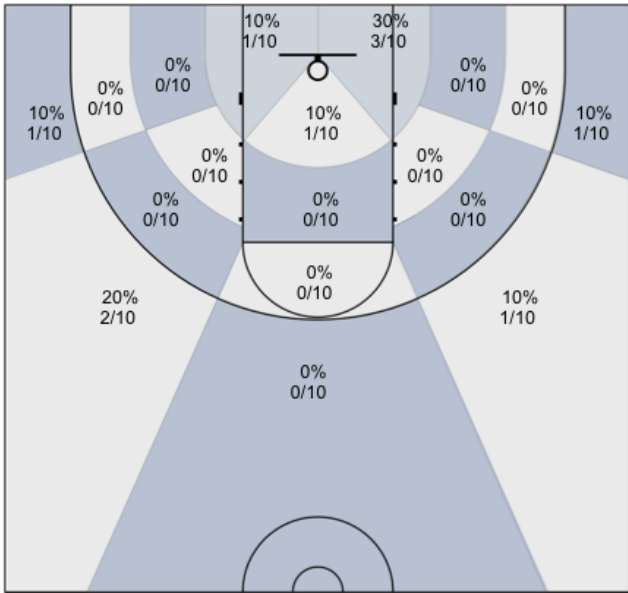

Shot Zones (Zone Distribution) Report

MUMBA U16 (Home) 110, MUMBA Sousa (Away) 66, 2018-12-11

All Players: 46% (50/109)

Seth: 50% (8/16)

Charles: 33% (5/15)

Alex: 25% (1/4)

Harsh: 40% (4/10)

James: 58% (7/12)

Connor: 50% (6/12)

Josh: 67% (6/9)

Max: 67% (2/3)

Ravroop: 0% (0/1)

Dylan: 53% (10/19)

David: 12% (1/8)

Ivan: 0% (0/0)