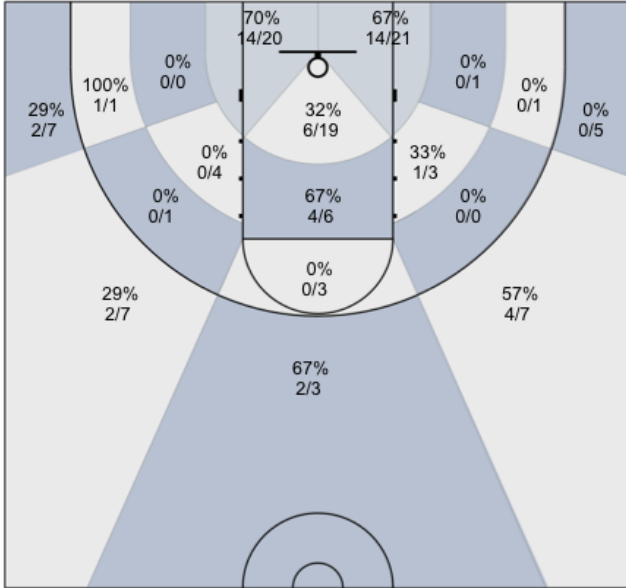

Shot Zones (Zone Performance) Report

MUMBA U16 (Home) 110, MUMBA Sousa (Away) 66, 2018-12-11

All Players: 46% (50/109)

Seth: 50% (8/16)

Charles: 33% (5/15)

Alex: 25% (1/4)

Harsh: 40% (4/10)

James: 58% (7/12)

Connor: 50% (6/12)

Josh: 67% (6/9)

Max: 67% (2/3)

Ravroop: 0% (0/1)

Dylan: 53% (10/19)

David: 12% (1/8)

Ivan: 0% (0/0)