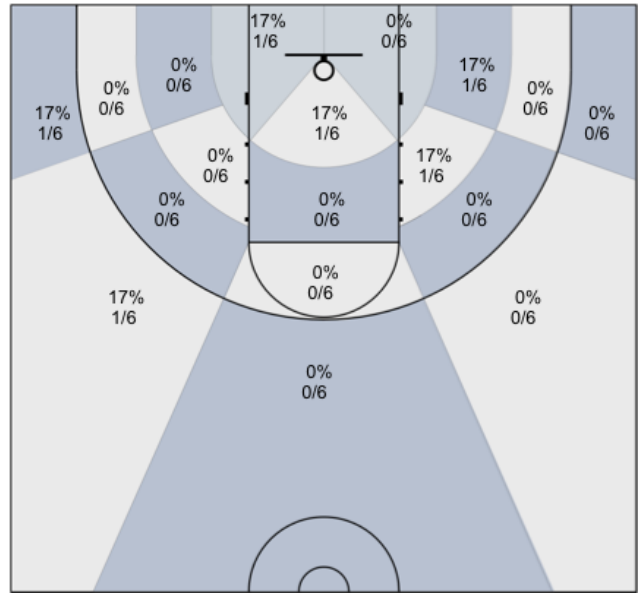

Shot Zones (Zone Distribution) Report

MUMBA U16 (Home) 41, Gloucester Wolverines (Away) 75, 2019-02-23

All Players: 23% (16/70)

Seth: 56% (5/9)

Charles: 0% (0/6)

Alex: 40% (2/5)

Harsh: 0% (0/5)

James: 0% (0/6)

Connor: 57% (4/7)

Josh: 0% (0/7)

Max: 0% (0/3)

Rav: 0% (0/0)

Dylan: 11% (2/18)

David: 67% (2/3)

Ivan: 100% (1/1)

N/A: 0% (0/0)