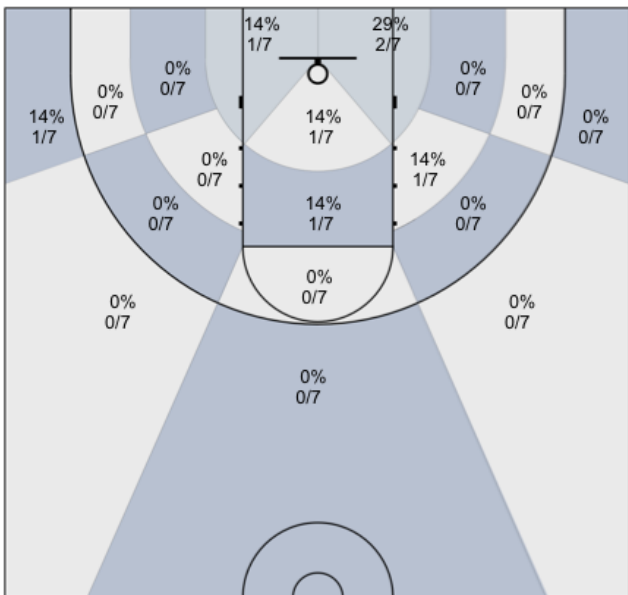

Shot Zones (Zone Distribution) Report

MUMBA U16 (Home) 41, Gloucester Wolverines (Away) 75, 2019-02-23

All Players: 23% (16/70)

Seth: 56% (5/9)

Charles: 0% (0/6)

Alex: 40% (2/5)

Harsh: 0% (0/5)

James: 0% (0/6)

Connor: 57% (4/7)

Josh: 0% (0/7)

Max: 0% (0/3)

Rav: 0% (0/0)

Dylan: 11% (2/18)

David: 67% (2/3)

Ivan: 100% (1/1)

N/A: 0% (0/0)