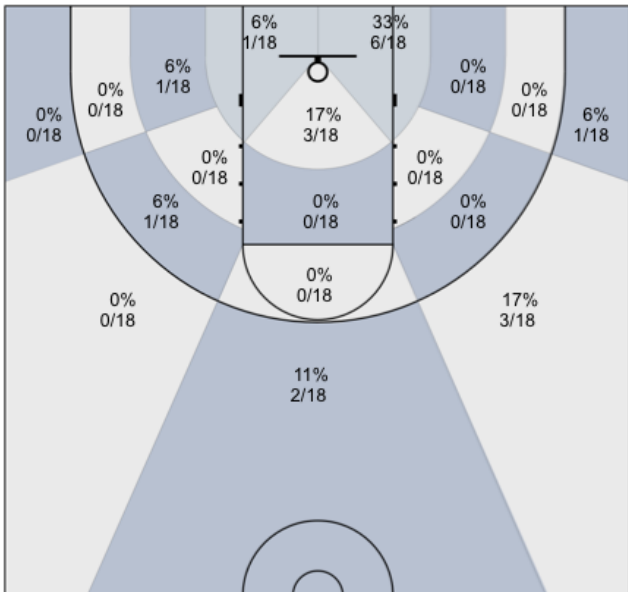

Shot Zones (Zone Distribution) Report

MUMBA U16 (Home) 41, Gloucester Wolverines (Away) 75, 2019-02-23

All Players: 23% (16/70)

Seth: 56% (5/9)

Charles: 0% (0/6)

Alex: 40% (2/5)

Harsh: 0% (0/5)

James: 0% (0/6)

Connor: 57% (4/7)

Josh: 0% (0/7)

Max: 0% (0/3)

Rav: 0% (0/0)

Dylan: 11% (2/18)

David: 67% (2/3)

Ivan: 100% (1/1)

N/A: 0% (0/0)