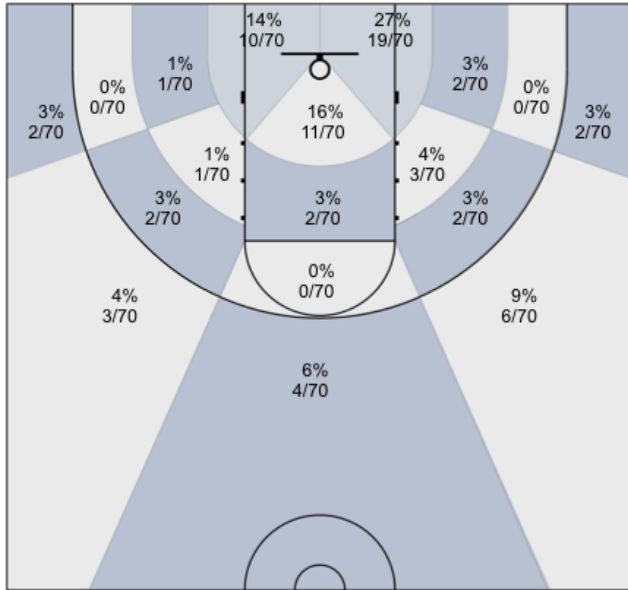

Shot Zones (Zone Distribution) Report

MUMBA U16 (Home) 41, Gloucester Wolverines (Away) 75, 2019-02-23

All Players: 23% (16/70)

Seth: 56% (5/9)

Charles: 0% (0/6)

Alex: 40% (2/5)

Harsh: 0% (0/5)

James: 0% (0/6)

Connor: 57% (4/7)

Josh: 0% (0/7)

Max: 0% (0/3)

Rav: 0% (0/0)

Dylan: 11% (2/18)

David: 67% (2/3)

Ivan: 100% (1/1)

N/A: 0% (0/0)