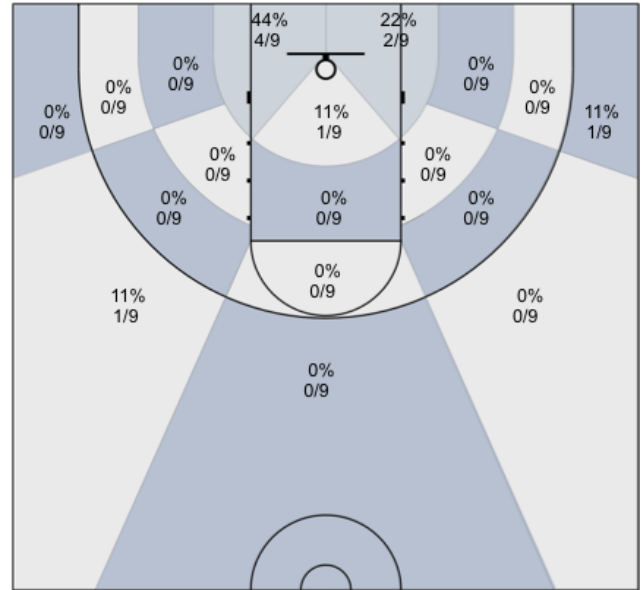

Shot Zones (Zone Distribution) Report

MUMBA U16 (Home) 41, Gloucester Wolverines (Away) 75, 2019-02-23

All Players: 23% (16/70)

Seth: 56% (5/9)

Charles: 0% (0/6)

Alex: 40% (2/5)

Harsh: 0% (0/5)

James: 0% (0/6)

Connor: 57% (4/7)

Josh: 0% (0/7)

Max: 0% (0/3)

Rav: 0% (0/0)

Dylan: 11% (2/18)

David: 67% (2/3)

Ivan: 100% (1/1)

N/A: 0% (0/0)