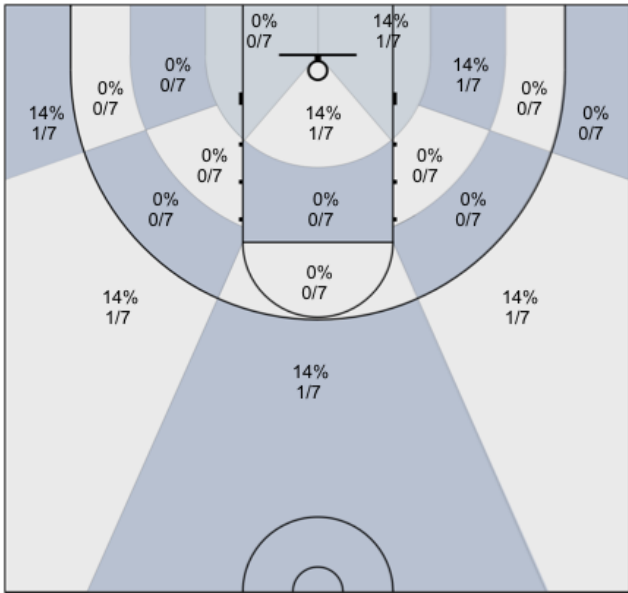

Shot Zones (Zone Distribution) Report

MUMBA U16 (Home) 62, Bayan Basketball (Away) 43, 2019-02-23

All Players: 40% (25/63)

Seth: 86% (6/7)

Charles: 56% (5/9)

Alex: 0% (0/3)

Harsh: 43% (3/7)

James: 25% (2/8)

Connor: 50% (2/4)

Josh: 0% (0/4)

Max: 50% (1/2)

Rav: 14% (1/7)

Dylan: 40% (2/5)

David: 0% (0/1)

Ivan: 50% (3/6)

N/A: 0% (0/0)