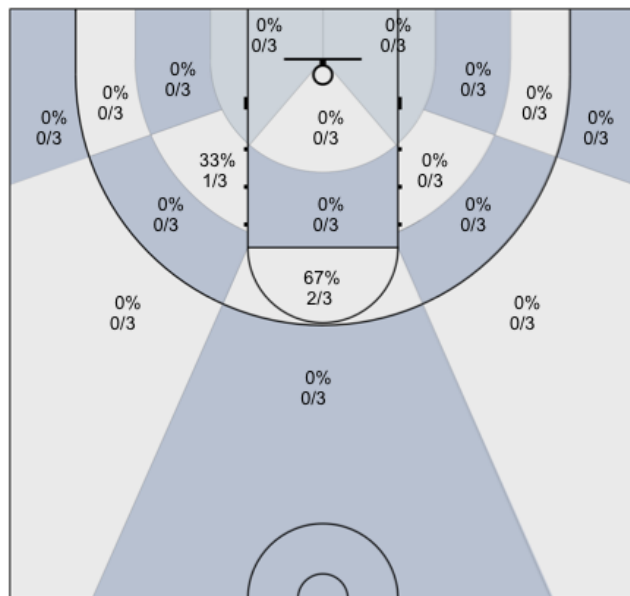

Shot Zones (Zone Distribution) Report

MUMBA U16 (Home) 62, Bayan Basketball (Away) 43, 2019-02-23

All Players: 40% (25/63)

Seth: 86% (6/7)

Charles: 56% (5/9)

Alex: 0% (0/3)

Harsh: 43% (3/7)

James: 25% (2/8)

Connor: 50% (2/4)

Josh: 0% (0/4)

Max: 50% (1/2)

Rav: 14% (1/7)

Dylan: 40% (2/5)

David: 0% (0/1)

Ivan: 50% (3/6)

N/A: 0% (0/0)