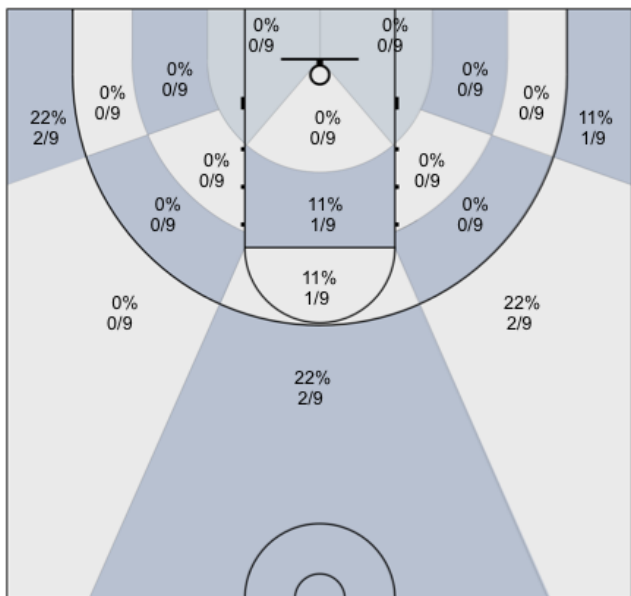

Shot Zones (Zone Distribution) Report

MUMBA U16 (Home) 62, Bayan Basketball (Away) 43, 2019-02-23

All Players: 40% (25/63)

Seth: 86% (6/7)

Charles: 56% (5/9)

Alex: 0% (0/3)

Harsh: 43% (3/7)

James: 25% (2/8)

Connor: 50% (2/4)

Josh: 0% (0/4)

Max: 50% (1/2)

Rav: 14% (1/7)

Dylan: 40% (2/5)

David: 0% (0/1)

Ivan: 50% (3/6)

N/A: 0% (0/0)