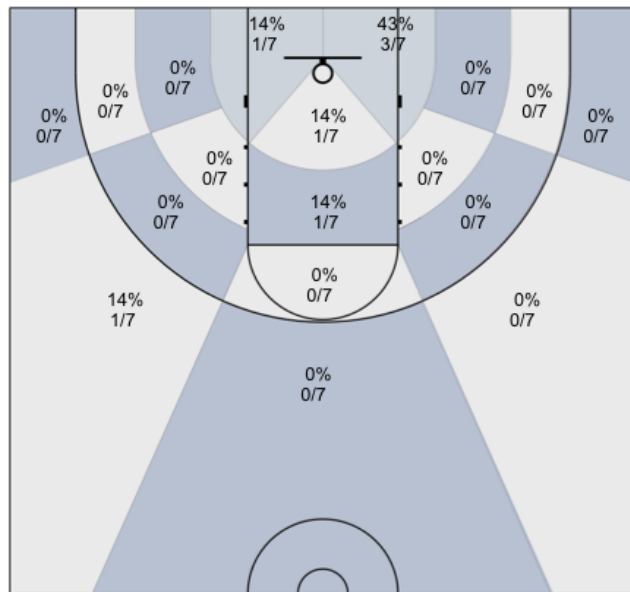

Shot Zones (Zone Distribution) Report

MUMBA U16 (Home) 62, Bayan Basketball (Away) 43, 2019-02-23

All Players: 40% (25/63)

Seth: 86% (6/7)

Charles: 56% (5/9)

Alex: 0% (0/3)

Harsh: 43% (3/7)

James: 25% (2/8)

Connor: 50% (2/4)

Josh: 0% (0/4)

Max: 50% (1/2)

Rav: 14% (1/7)

Dylan: 40% (2/5)

David: 0% (0/1)

Ivan: 50% (3/6)

N/A: 0% (0/0)