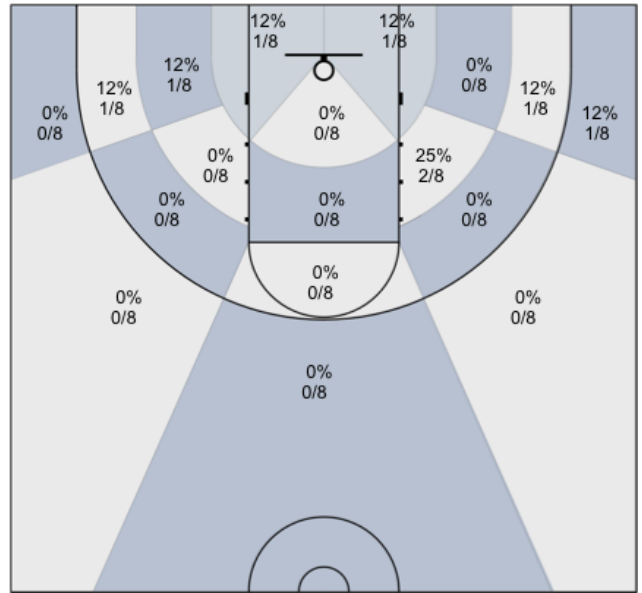

Shot Zones (Zone Distribution) Report

MUMBA U16 (Home) 62, Bayan Basketball (Away) 43, 2019-02-23

All Players: 40% (25/63)

Seth: 86% (6/7)

Charles: 56% (5/9)

Alex: 0% (0/3)

Harsh: 43% (3/7)

James: 25% (2/8)

Connor: 50% (2/4)

Josh: 0% (0/4)

Max: 50% (1/2)

Rav: 14% (1/7)

Dylan: 40% (2/5)

David: 0% (0/1)

Ivan: 50% (3/6)

N/A: 0% (0/0)