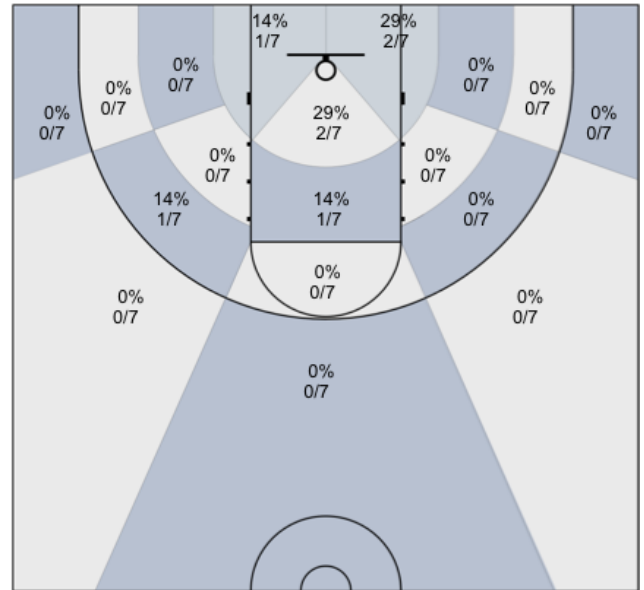

Shot Zones (Zone Distribution) Report

MUMBA U16 (Home) 62, Bayan Basketball (Away) 43, 2019-02-23

All Players: 40% (25/63)

Seth: 86% (6/7)

Charles: 56% (5/9)

Alex: 0% (0/3)

Harsh: 43% (3/7)

James: 25% (2/8)

Connor: 50% (2/4)

Josh: 0% (0/4)

Max: 50% (1/2)

Rav: 14% (1/7)

Dylan: 40% (2/5)

David: 0% (0/1)

Ivan: 50% (3/6)

N/A: 0% (0/0)