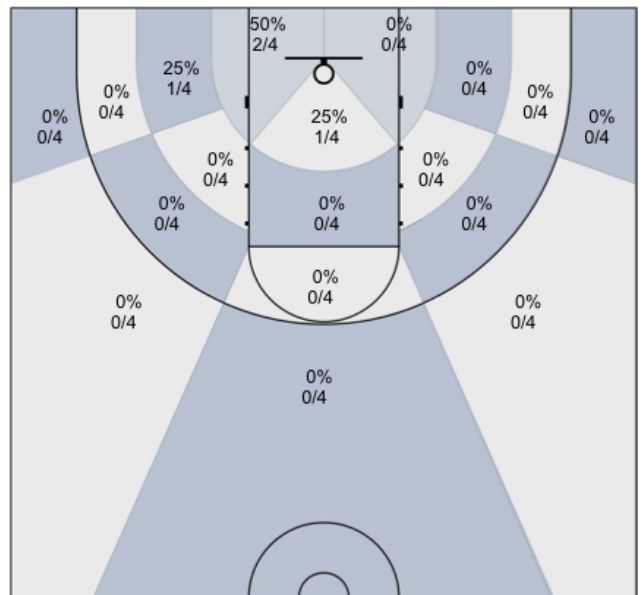

Shot Zones (Zone Distribution) Report

MUMBA U16 (Home) 62, Bayan Basketball (Away) 43, 2019-02-23

All Players: 40% (25/63)

Seth: 86% (6/7)

Charles: 56% (5/9)

Alex: 0% (0/3)

Harsh: 43% (3/7)

James: 25% (2/8)

Connor: 50% (2/4)

Josh: 0% (0/4)

Max: 50% (1/2)

Rav: 14% (1/7)

Dylan: 40% (2/5)

David: 0% (0/1)

Ivan: 50% (3/6)

N/A: 0% (0/0)