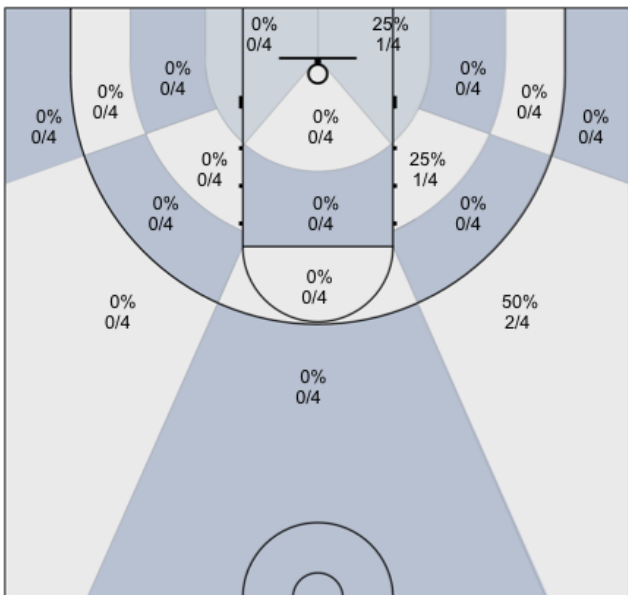

Shot Zones (Zone Distribution) Report

MUMBA U16 (Home) 62, Bayan Basketball (Away) 43, 2019-02-23

All Players: 40% (25/63)

Seth: 86% (6/7)

Charles: 56% (5/9)

Alex: 0% (0/3)

Harsh: 43% (3/7)

James: 25% (2/8)

Connor: 50% (2/4)

Josh: 0% (0/4)

Max: 50% (1/2)

Rav: 14% (1/7)

Dylan: 40% (2/5)

David: 0% (0/1)

Ivan: 50% (3/6)

N/A: 0% (0/0)