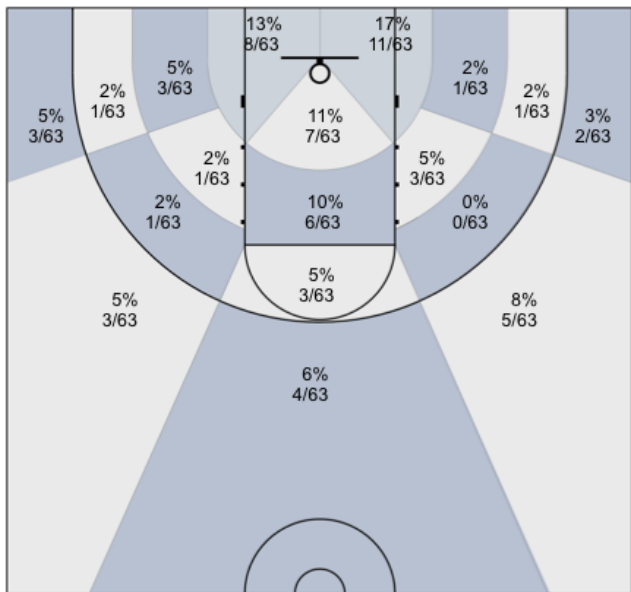

Shot Zones (Zone Distribution) Report

MUMBA U16 (Home) 62, Bayan Basketball (Away) 43, 2019-02-23

All Players: 40% (25/63)

Seth: 86% (6/7)

Charles: 56% (5/9)

Alex: 0% (0/3)

Harsh: 43% (3/7)

James: 25% (2/8)

Connor: 50% (2/4)

Josh: 0% (0/4)

Max: 50% (1/2)

Rav: 14% (1/7)

Dylan: 40% (2/5)

David: 0% (0/1)

Ivan: 50% (3/6)

N/A: 0% (0/0)