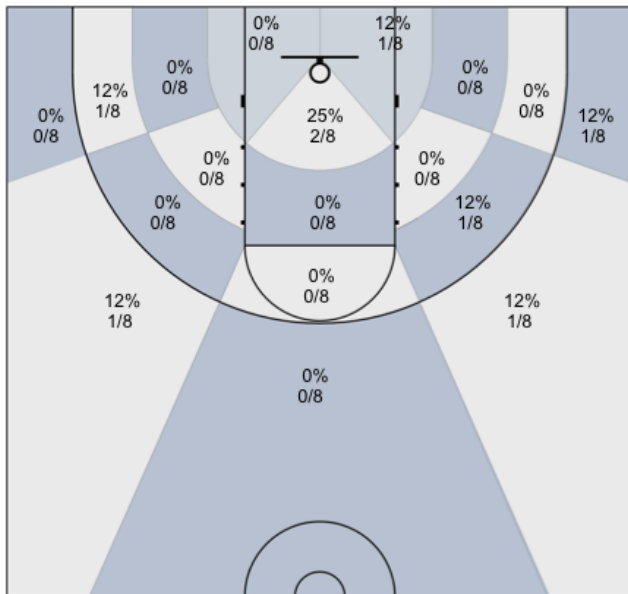

## MUMBA U16 (Home) 29, North Region (Away) 59, 2019-03-10

All Players: 22% (11/50)

Seth: 14% (1/7)

Charles: 12% (1/8)

Alex: 0% (0/3)

Harsh: 0% (0/2)

James: 25% (1/4)

Connor: 20% (1/5)

Josh: 0% (0/2)

Max: 0% (0/0)

Rav: 0% (0/0)

Dylan: 47% (7/15)

David: 0% (0/0)

Ivan: 0% (0/4)

N/A: 0% (0/0)