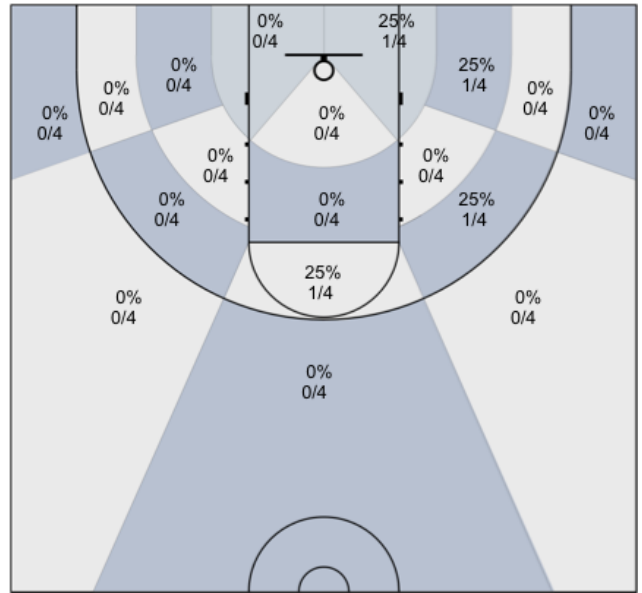

## MUMBA U16 (Home) 29, North Region (Away) 59, 2019-03-10

All Players: 22% (11/50)

Seth: 14% (1/7)

Charles: 12% (1/8)

Alex: 0% (0/3)

Harsh: 0% (0/2)

James: 25% (1/4)

Connor: 20% (1/5)

Josh: 0% (0/2)

Max: 0% (0/0)

Rav: 0% (0/0)

Dylan: 47% (7/15)

David: 0% (0/0)

Ivan: 0% (0/4)

N/A: 0% (0/0)