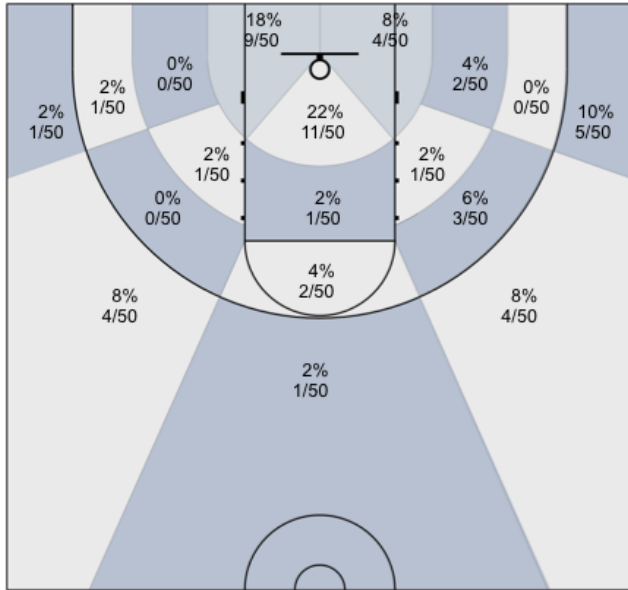

# Shot Zones (Zone Distribution) Report

## MUMBA U16 (Home) 29, North Region (Away) 59, 2019-03-10

All Players: 22% (11/50)

Seth: 14% (1/7)

Charles: 12% (1/8)

Alex: 0% (0/3)

Harsh: 0% (0/2)

James: 25% (1/4)

Connor: 20% (1/5)