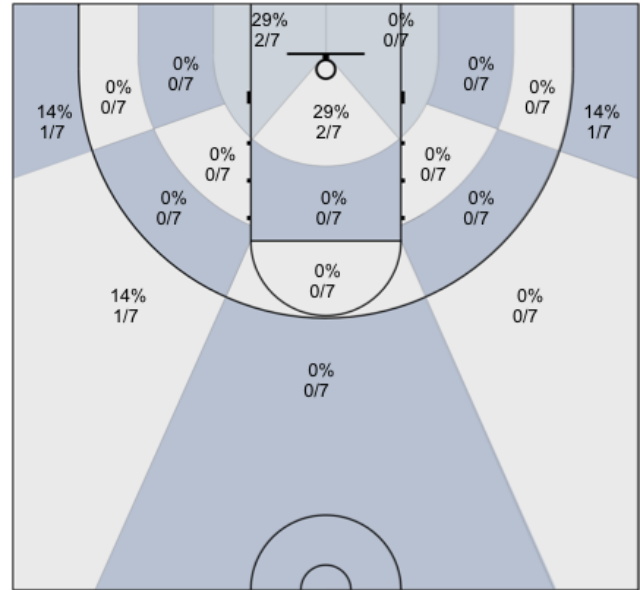

# Shot Zones (Zone Distribution) Report

## MUMBA U16 (Home) 29, North Region (Away) 59, 2019-03-10

All Players: 22% (11/50)

Seth: 14% (1/7)

Charles: 12% (1/8)

Alex: 0% (0/3)

Harsh: 0% (0/2)

James: 25% (1/4)

Connor: 20% (1/5)