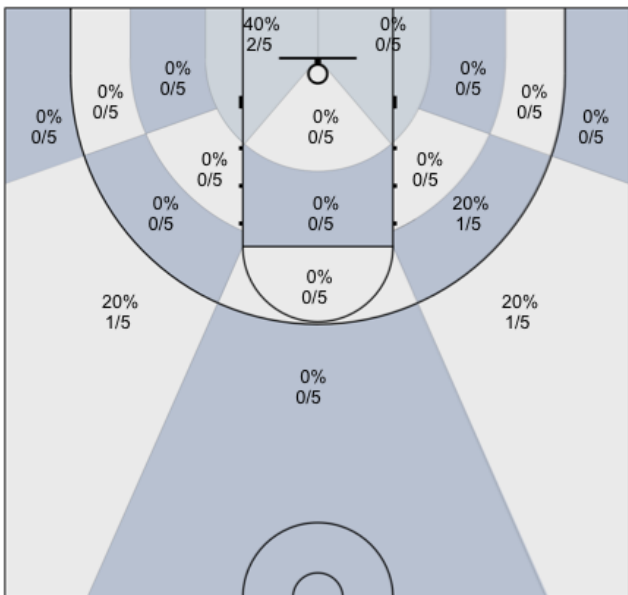

## MUMBA U16 (Home) 29, North Region (Away) 59, 2019-03-10

All Players: 22% (11/50)

Seth: 14% (1/7)

Charles: 12% (1/8)

Alex: 0% (0/3)

Harsh: 0% (0/2)

James: 25% (1/4)

Connor: 20% (1/5)