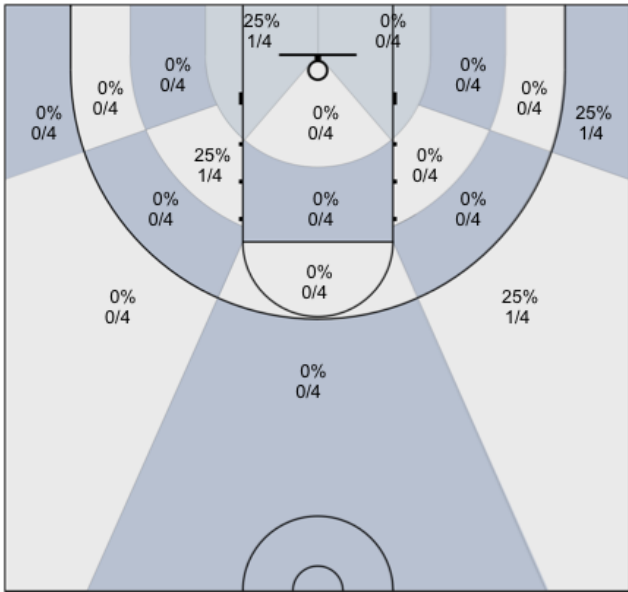

## MUMBA U16 (Home) 29, North Region (Away) 59, 2019-03-10

All Players: 22% (11/50)

Seth: 14% (1/7)

Charles: 12% (1/8)

Alex: 0% (0/3)

Harsh: 0% (0/2)

James: 25% (1/4)

Connor: 20% (1/5)

Josh: 0% (0/2)

Max: 0% (0/0)

Rav: 0% (0/0)

Dylan: 47% (7/15)

David: 0% (0/0)

Ivan: 0% (0/4)

N/A: 0% (0/0)