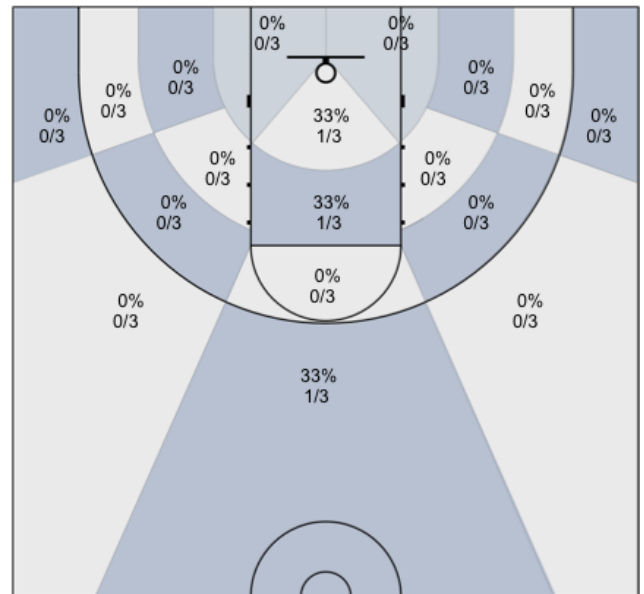

## MUMBA U16 (Home) 29, North Region (Away) 59, 2019-03-10

All Players: 22% (11/50)

Seth: 14% (1/7)

Charles: 12% (1/8)

Alex: 0% (0/3)

Harsh: 0% (0/2)

James: 25% (1/4)

Connor: 20% (1/5)

Josh: 0% (0/2)

Max: 0% (0/0)

Rav: 0% (0/0)

Dylan: 47% (7/15)

David: 0% (0/0)

Ivan: 0% (0/4)

N/A: 0% (0/0)