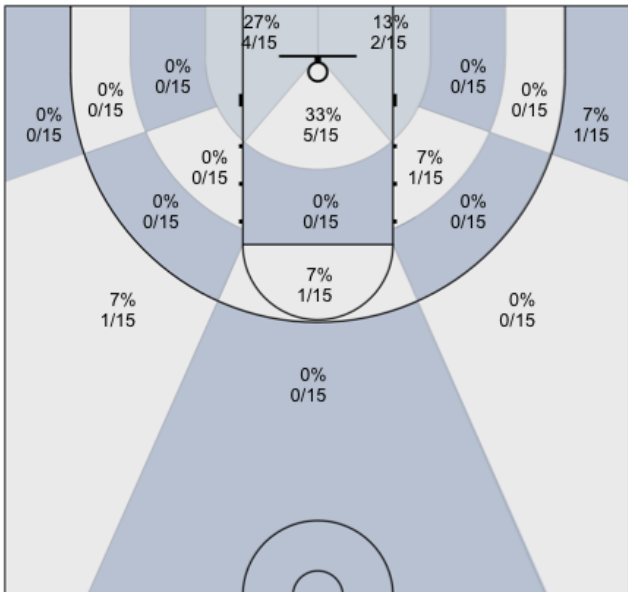

## MUMBA U16 (Home) 29, North Region (Away) 59, 2019-03-10

All Players: 22% (11/50)

Seth: 14% (1/7)

Charles: 12% (1/8)

Alex: 0% (0/3)

Harsh: 0% (0/2)

James: 25% (1/4)

Connor: 20% (1/5)

Josh: 0% (0/2)

Max: 0% (0/0)

Rav: 0% (0/0)

Dylan: 47% (7/15)

David: 0% (0/0)

Ivan: 0% (0/4)

N/A: 0% (0/0)