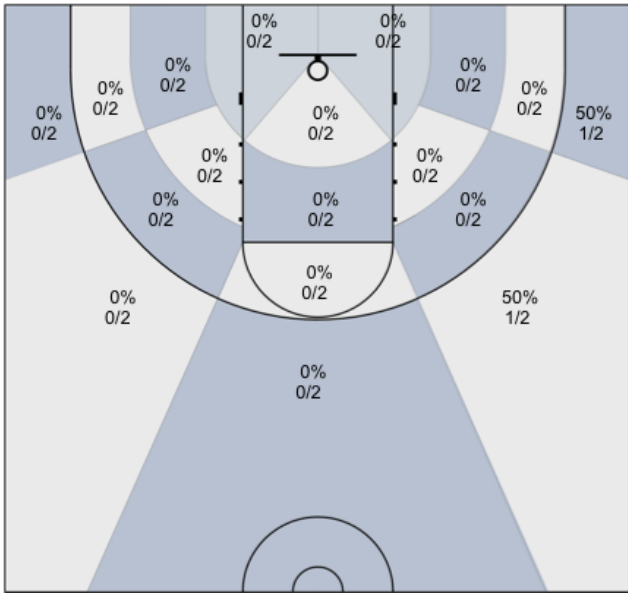

## MUMBA U16 (Home) 29, North Region (Away) 59, 2019-03-10

All Players: 22% (11/50)

Seth: 14% (1/7)

Charles: 12% (1/8)

Alex: 0% (0/3)

Harsh: 0% (0/2)

James: 25% (1/4)

Connor: 20% (1/5)