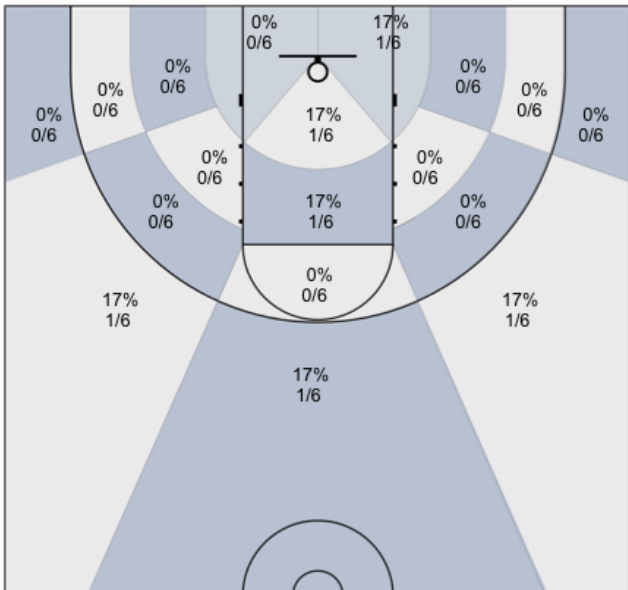

Josh: 50% (2/4)

Max: 0% (0/0)

Rav: 67% (2/3)

Dylan: 50% (3/6)

David: 0% (0/0)

Ivan: 0% (0/1)

N/A: 0% (0/0)