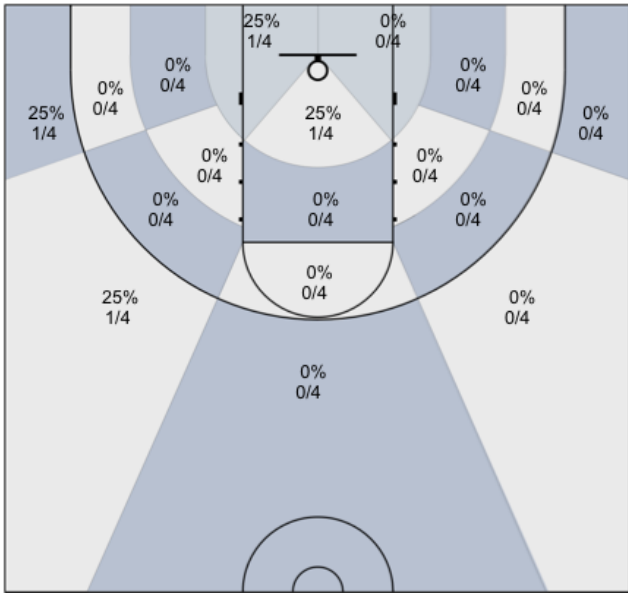

## MUMBA U16 (Home) 42, Belleville Spirits (Away) 47, 2019-03-09

All Players: 31% (15/48)

Seth: 27% (3/11)

Charles: 0% (0/3)

Alex: 25% (1/4)

Harsh: 25% (1/4)

James: 22% (2/9)

Connor: 33% (1/3)

Josh: 50% (2/4)

Max: 0% (0/0)

Rav: 67% (2/3)

Dylan: 50% (3/6)

David: 0% (0/0)

Ivan: 0% (0/1)

N/A: 0% (0/0)