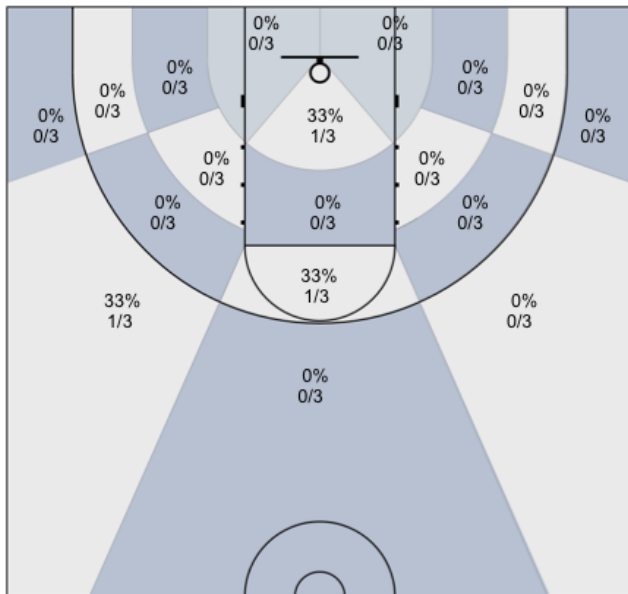

## MUMBA U16 (Home) 42, Belleville Spirits (Away) 47, 2019-03-09

All Players: 31% (15/48)

Seth: 27% (3/11)

Charles: 0% (0/3)

Alex: 25% (1/4)

Harsh: 25% (1/4)

James: 22% (2/9)

Connor: 33% (1/3)

Josh: 50% (2/4)

Max: 0% (0/0)

Rav: 67% (2/3)

Dylan: 50% (3/6)

David: 0% (0/0)

Ivan: 0% (0/1)

N/A: 0% (0/0)