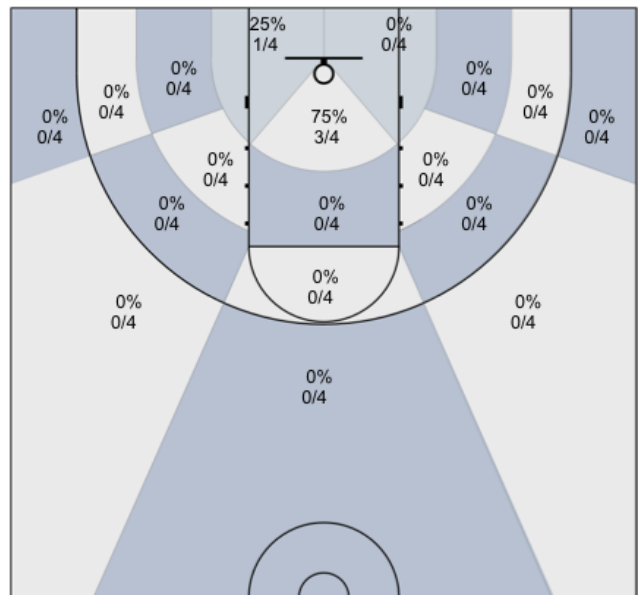

## MUMBA U16 (Home) 42, Belleville Spirits (Away) 47, 2019-03-09

All Players: 31% (15/48)

Seth: 27% (3/11)

Charles: 0% (0/3)

Alex: 25% (1/4)

Harsh: 25% (1/4)

James: 22% (2/9)

Connor: 33% (1/3)

Josh: 50% (2/4)

Max: 0% (0/0)

Rav: 67% (2/3)

Dylan: 50% (3/6)

David: 0% (0/0)

Ivan: 0% (0/1)

N/A: 0% (0/0)