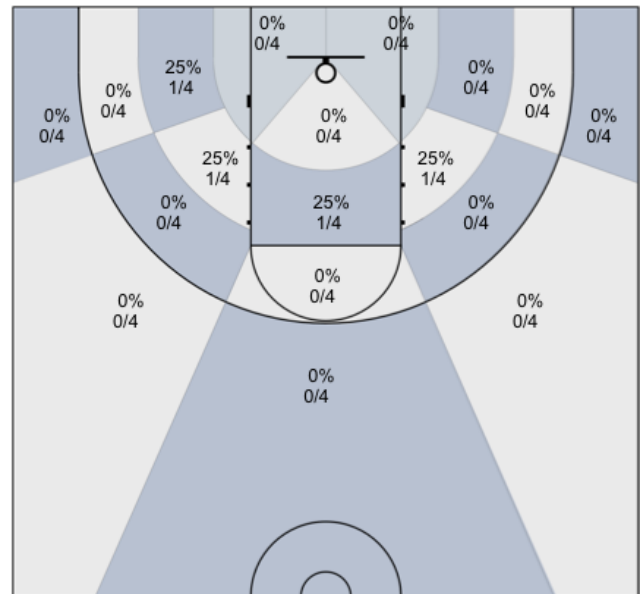

## MUMBA U16 (Home) 42, Belleville Spirits (Away) 47, 2019-03-09

All Players: 31% (15/48)

Seth: 27% (3/11)

Charles: 0% (0/3)

Alex: 25% (1/4)

Harsh: 25% (1/4)

James: 22% (2/9)

Connor: 33% (1/3)

Josh: 50% (2/4)

Max: 0% (0/0)

Rav: 67% (2/3)

Dylan: 50% (3/6)

David: 0% (0/0)

Ivan: 0% (0/1)

N/A: 0% (0/0)