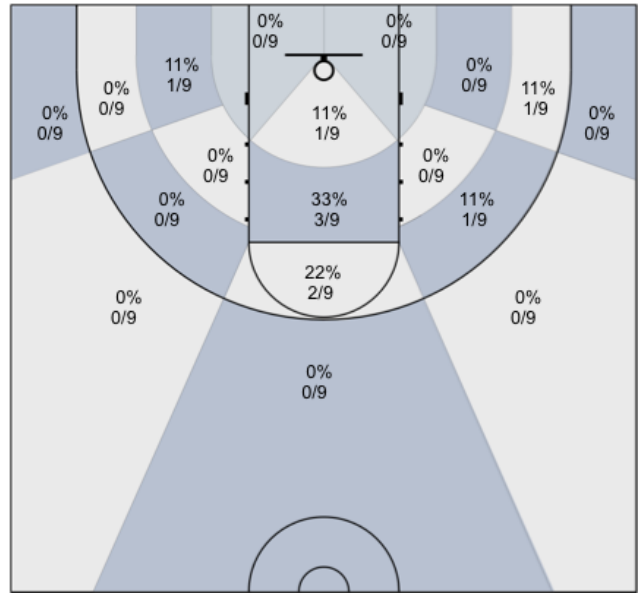

## MUMBA U16 (Home) 42, Belleville Spirits (Away) 47, 2019-03-09

All Players: 31% (15/48)

Seth: 27% (3/11)

Charles: 0% (0/3)

Alex: 25% (1/4)

Harsh: 25% (1/4)

James: 22% (2/9)

Connor: 33% (1/3)

Josh: 50% (2/4)

Max: 0% (0/0)

Rav: 67% (2/3)

Dylan: 50% (3/6)

David: 0% (0/0)

Ivan: 0% (0/1)

N/A: 0% (0/0)