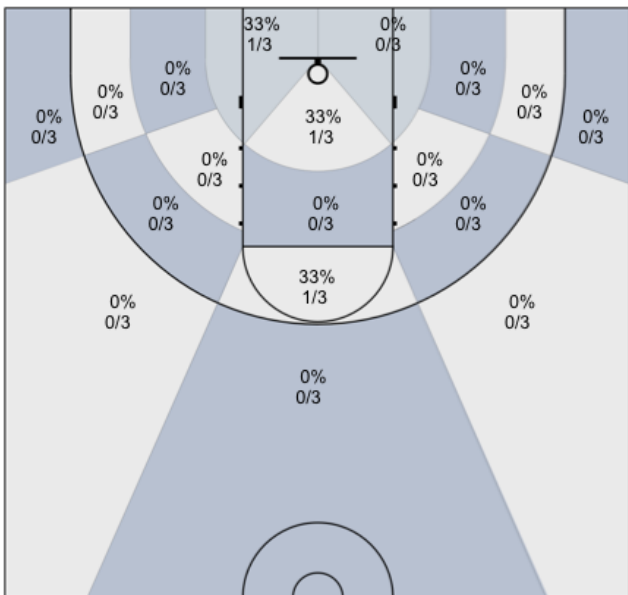

## MUMBA U16 (Home) 42, Belleville Spirits (Away) 47, 2019-03-09

All Players: 31% (15/48)

Seth: 27% (3/11)

Charles: 0% (0/3)

Alex: 25% (1/4)

Harsh: 25% (1/4)

James: 22% (2/9)

Connor: 33% (1/3)

Josh: 50% (2/4)

Max: 0% (0/0)

Rav: 67% (2/3)

Dylan: 50% (3/6)

David: 0% (0/0)

Ivan: 0% (0/1)

N/A: 0% (0/0)