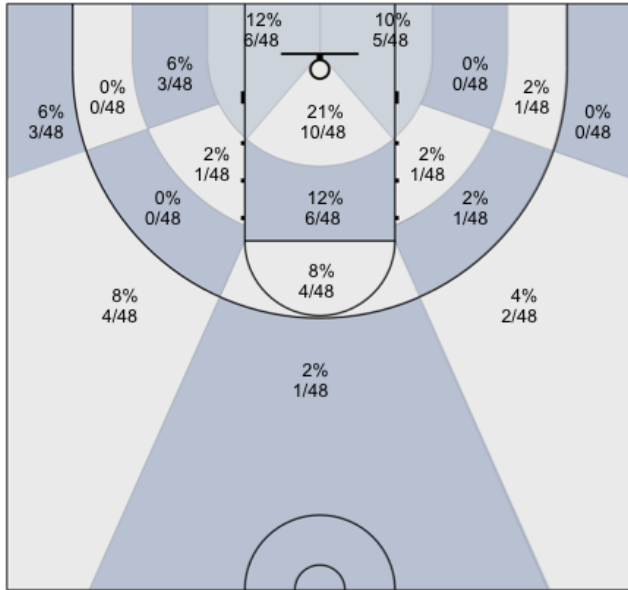

# Shot Zones (Zone Distribution) Report

## MUMBA U16 (Home) 42, Belleville Spirits (Away) 47, 2019-03-09

All Players: 31% (15/48)

Seth: 27% (3/11)

Charles: 0% (0/3)

Alex: 25% (1/4)

Harsh: 25% (1/4)

James: 22% (2/9)

Connor: 33% (1/3)

Josh: 50% (2/4)

Max: 0% (0/0)

Rav: 67% (2/3)

Dylan: 50% (3/6)

David: 0% (0/0)

Ivan: 0% (0/1)

N/A: 0% (0/0)