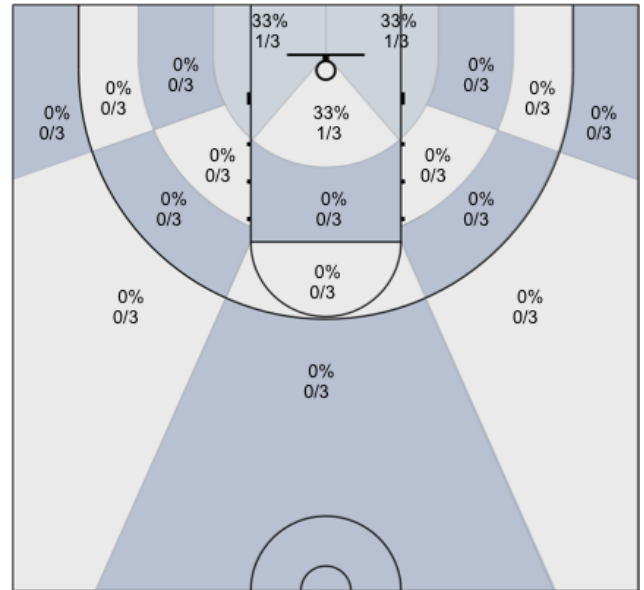

## MUMBA U16 (Home) 42, Belleville Spirits (Away) 47, 2019-03-09

All Players: 31% (15/48)

Seth: 27% (3/11)

Charles: 0% (0/3)

Alex: 25% (1/4)

Harsh: 25% (1/4)

James: 22% (2/9)

Connor: 33% (1/3)

Josh: 50% (2/4)

Max: 0% (0/0)

Rav: 67% (2/3)

Dylan: 50% (3/6)

David: 0% (0/0)

Ivan: 0% (0/1)

N/A: 0% (0/0)