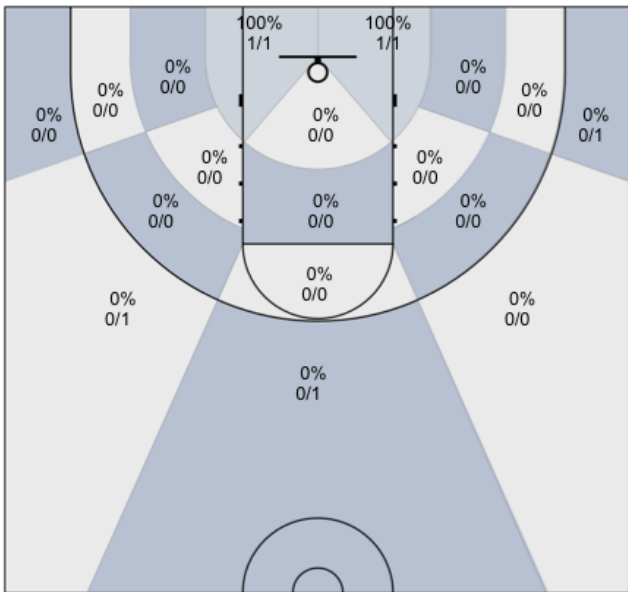

Max: 50% (2/4)

Rav: 50% (1/2)

Dylan: 0% (0/7)

David: 33% (1/3)

Ivan: 40% (2/5)

N/A: 0% (0/0)