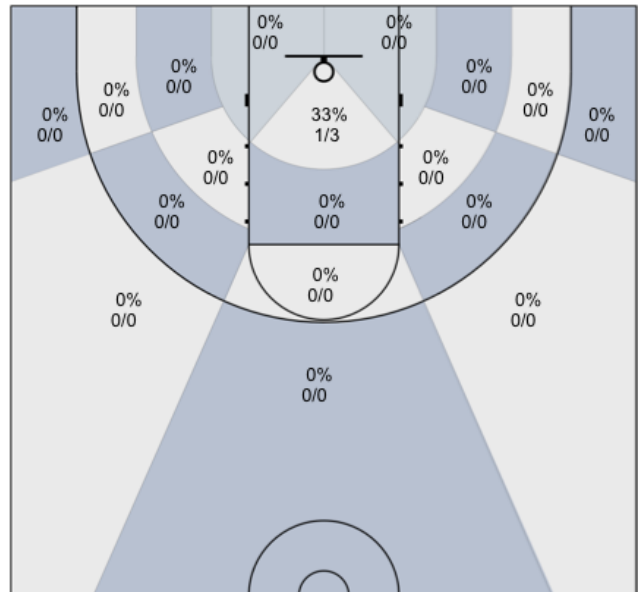

Max: 50% (2/4)

Rav: 50% (1/2)

Dylan: 0% (0/7)

David: 33% (1/3)

Ivan: 40% (2/5)

N/A: 0% (0/0)