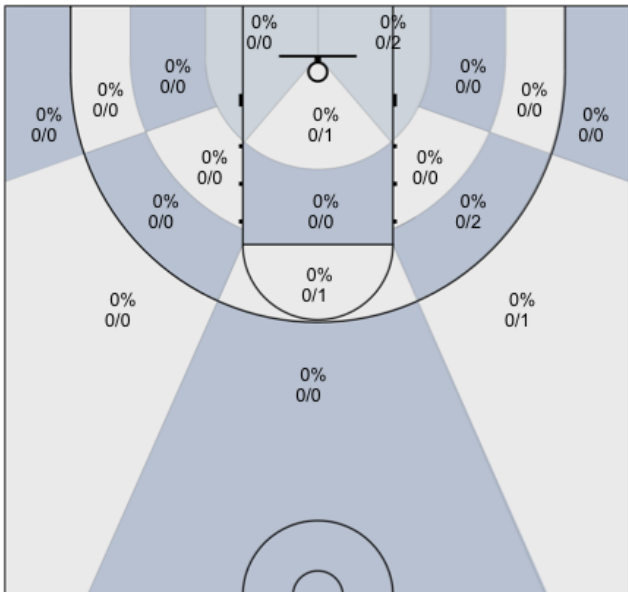

Max: 50% (2/4)

Rav: 50% (1/2)

Dylan: 0% (0/7)

David: 33% (1/3)

Ivan: 40% (2/5)

N/A: 0% (0/0)