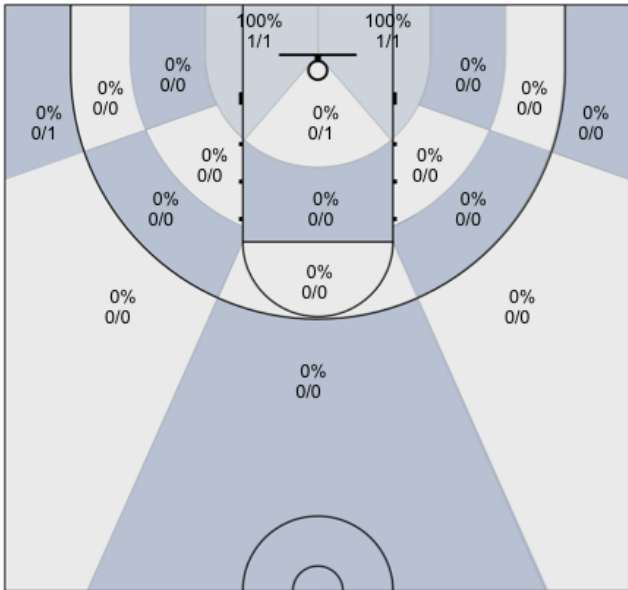

Max: 50% (2/4)

Rav: 50% (1/2)

Dylan: 0% (0/7)

David: 33% (1/3)

Ivan: 40% (2/5)

N/A: 0% (0/0)