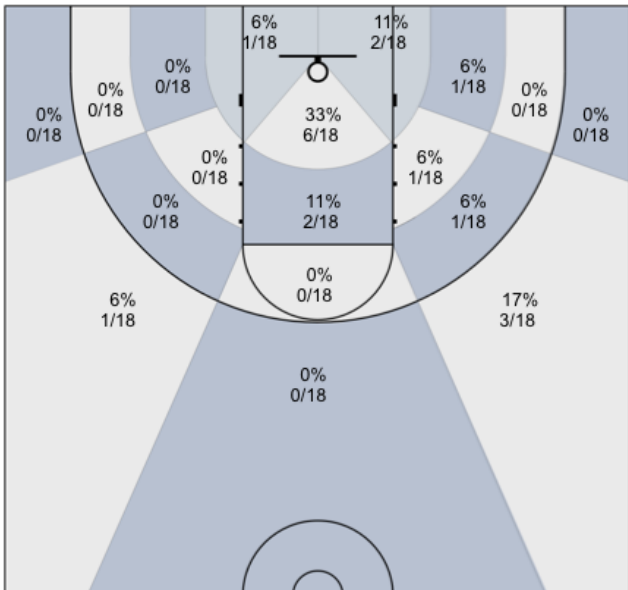

## MUMBA U16 (Home) 60, Whitby Saints (Away) 53, 2019-04-21

All Players: 38% (24/63)

Seth: 75% (3/4)

Charles: 25% (1/4)

Alex: 0% (0/1)

Max: 0% (0/0)

Rav: 40% (2/5)

Dylan: 17% (3/18)