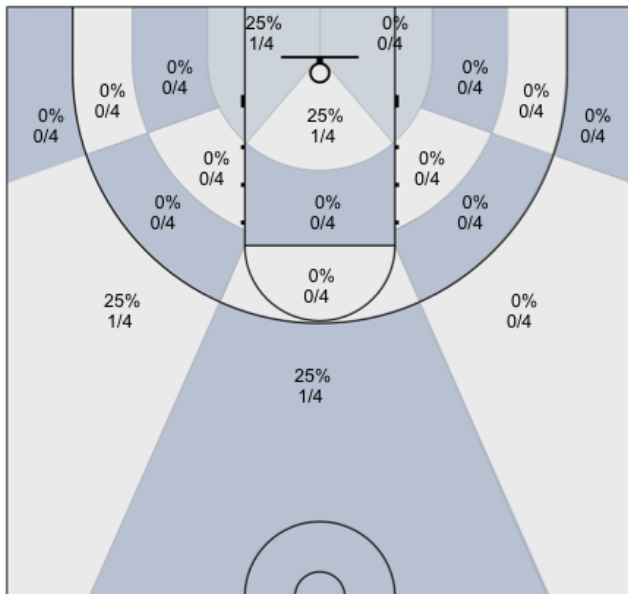

## MUMBA U16 (Home) 60, Whitby Saints (Away) 53, 2019-04-21

All Players: 38% (24/63)

Seth: 75% (3/4)

Charles: 25% (1/4)

Alex: 0% (0/1)

Max: 0% (0/0)

Rav: 40% (2/5)

Dylan: 17% (3/18)