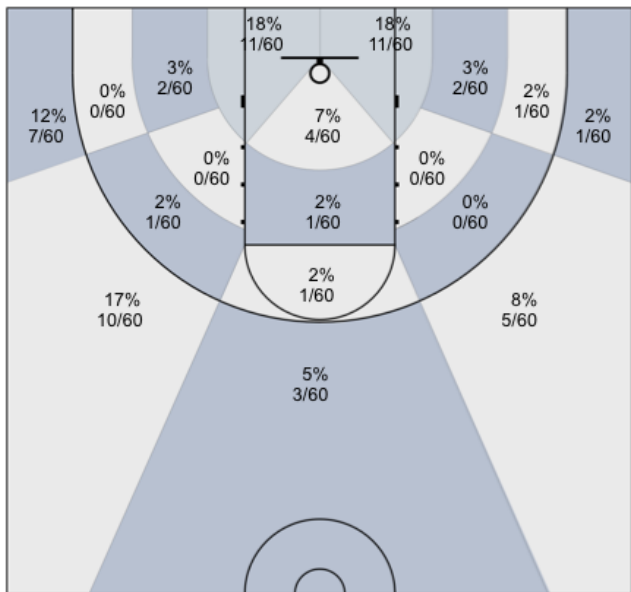

Shot Zones (Zone Distribution) Report

MUMBA U16 (Home) 64, Bayan Basketball (Away) 61, 2019-04-07

All Players: 40% (24/60)

Seth: 53% (9/17)

Charles: 17% (1/6)

Alex: 33% (1/3)

Harsh: 0% (0/0)

James: 33% (2/6)

Connor: 42% (5/12)

Josh: 20% (1/5)

Ivan: 25% (1/4)

N/A: 0% (0/0)