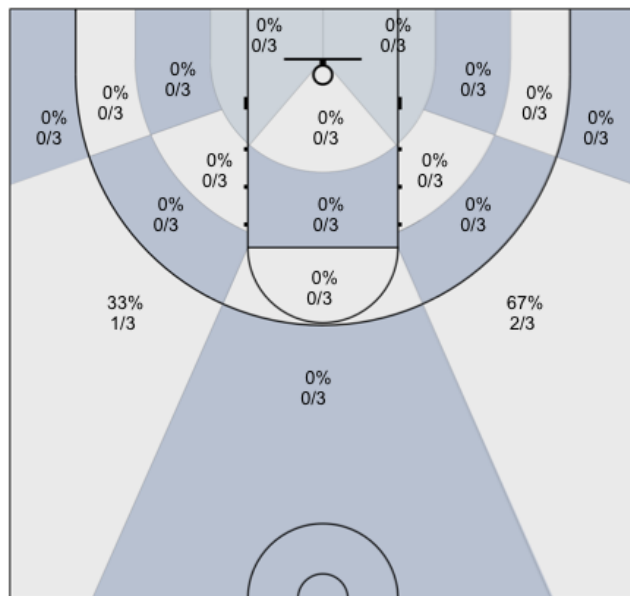

Shot Zones (Zone Distribution) Report

MUMBA U16 (Home) 64, Bayan Basketball (Away) 61, 2019-04-07

All Players: 40% (24/60)

Seth: 53% (9/17)

Charles: 17% (1/6)

Alex: 33% (1/3)

Harsh: 0% (0/0)

James: 33% (2/6)

Connor: 42% (5/12)

Josh: 20% (1/5)

Ivan: 25% (1/4)

N/A: 0% (0/0)