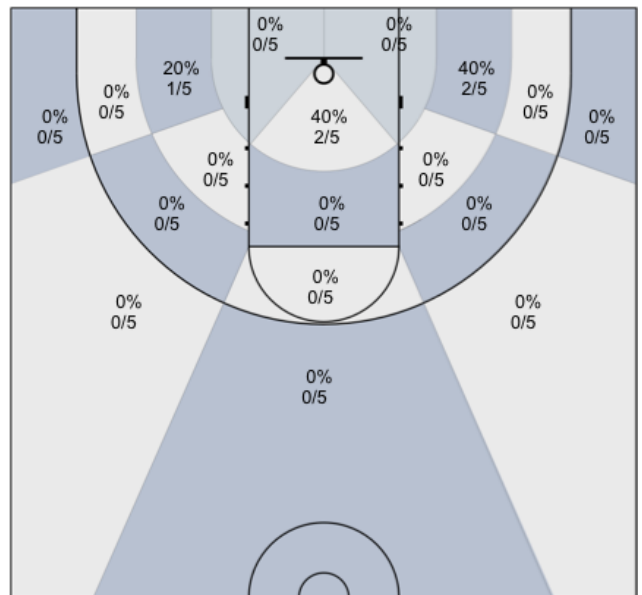

Shot Zones (Zone Distribution) Report

MUMBA U16 (Home) 64, Bayan Basketball (Away) 61, 2019-04-07

All Players: 40% (24/60)

Seth: 53% (9/17)

Charles: 17% (1/6)

Alex: 33% (1/3)

Harsh: 0% (0/0)

James: 33% (2/6)

Connor: 42% (5/12)

Josh: 20% (1/5)

Ivan: 25% (1/4)

N/A: 0% (0/0)