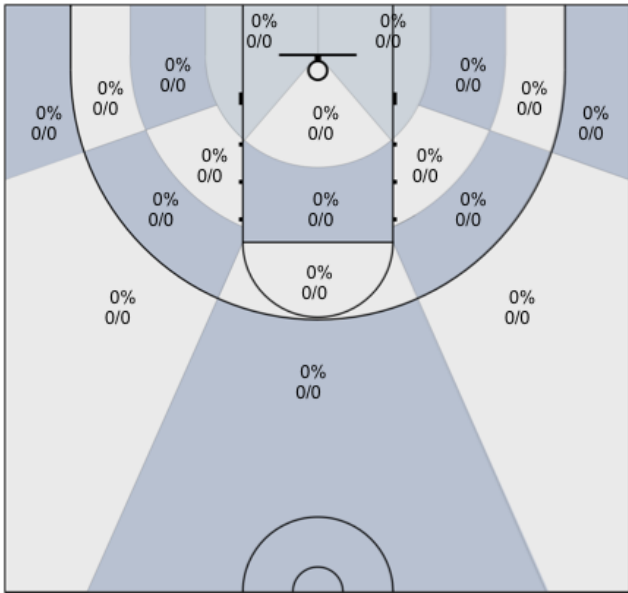

Shot Zones (Zone Distribution) Report

MUMBA U16 (Home) 64, Bayan Basketball (Away) 61, 2019-04-07

All Players: 40% (24/60)

Seth: 53% (9/17)

Charles: 17% (1/6)

Alex: 33% (1/3)

Harsh: 0% (0/0)

James: 33% (2/6)

Connor: 42% (5/12)

Josh: 20% (1/5)

Ivan: 25% (1/4)

N/A: 0% (0/0)