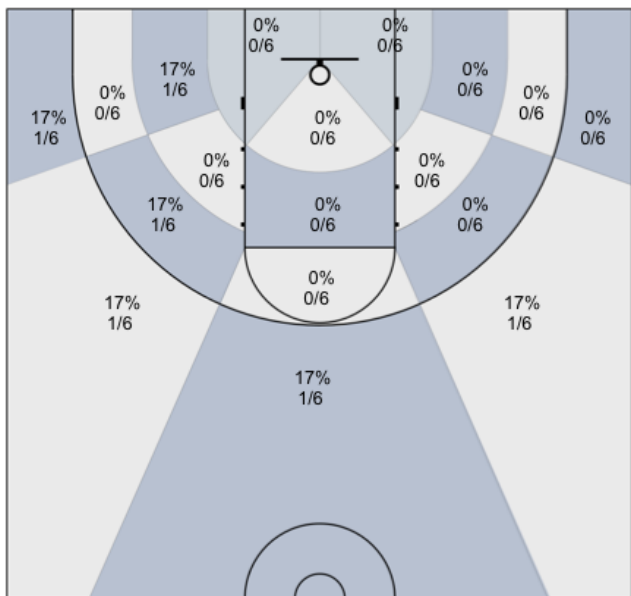

Shot Zones (Zone Distribution) Report

MUMBA U16 (Home) 64, Bayan Basketball (Away) 61, 2019-04-07

All Players: 40% (24/60)

Seth: 53% (9/17)

Charles: 17% (1/6)

Alex: 33% (1/3)

Harsh: 0% (0/0)

James: 33% (2/6)

Connor: 42% (5/12)

Josh: 20% (1/5)

Ivan: 25% (1/4)

N/A: 0% (0/0)