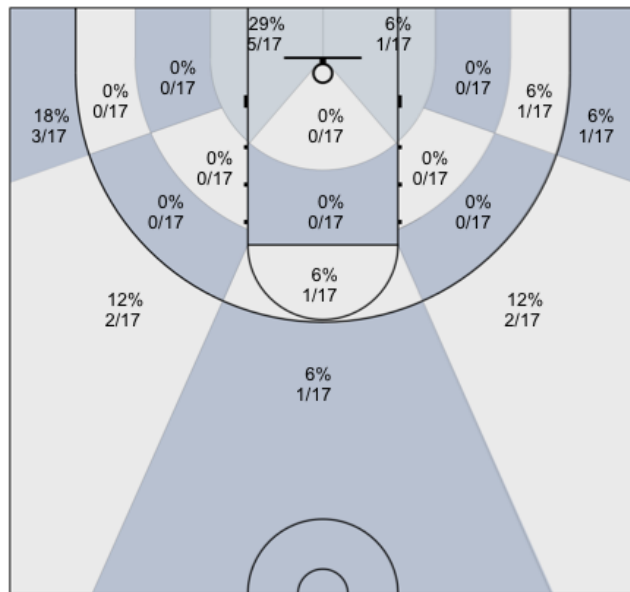

Shot Zones (Zone Distribution) Report

MUMBA U16 (Home) 64, Bayan Basketball (Away) 61, 2019-04-07

All Players: 40% (24/60)

Seth: 53% (9/17)

Charles: 17% (1/6)

Alex: 33% (1/3)

Harsh: 0% (0/0)

James: 33% (2/6)

Connor: 42% (5/12)

Josh: 20% (1/5)

Ivan: 25% (1/4)

N/A: 0% (0/0)