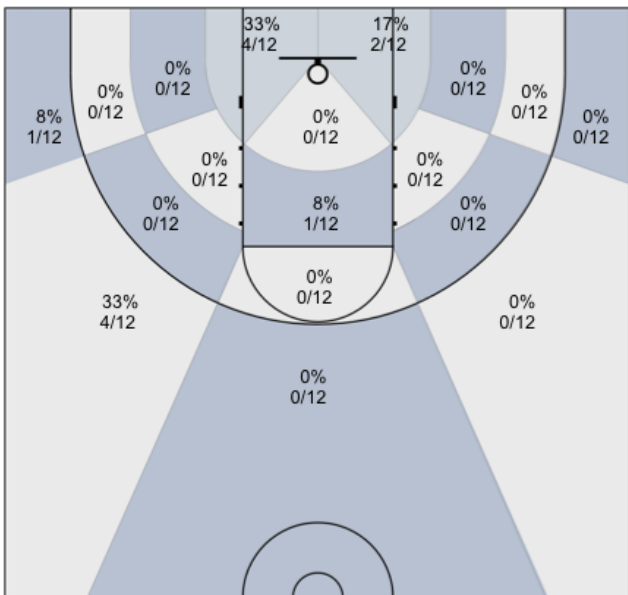

Shot Zones (Zone Distribution) Report

MUMBA U16 (Home) 64, Bayan Basketball (Away) 61, 2019-04-07

All Players: 40% (24/60)

Seth: 53% (9/17)

Charles: 17% (1/6)

Alex: 33% (1/3)

Harsh: 0% (0/0)

James: 33% (2/6)

Connor: 42% (5/12)

Josh: 20% (1/5)

Ivan: 25% (1/4)

N/A: 0% (0/0)