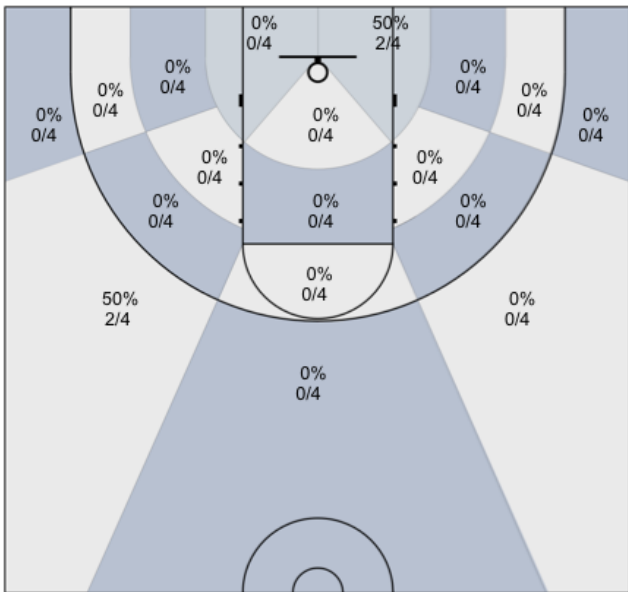

Shot Zones (Zone Distribution) Report

MUMBA U16 (Home) 64, Bayan Basketball (Away) 61, 2019-04-07

All Players: 40% (24/60)

Seth: 53% (9/17)

Charles: 17% (1/6)

Alex: 33% (1/3)

Harsh: 0% (0/0)

James: 33% (2/6)

Connor: 42% (5/12)

Josh: 20% (1/5)

Ivan: 25% (1/4)

N/A: 0% (0/0)