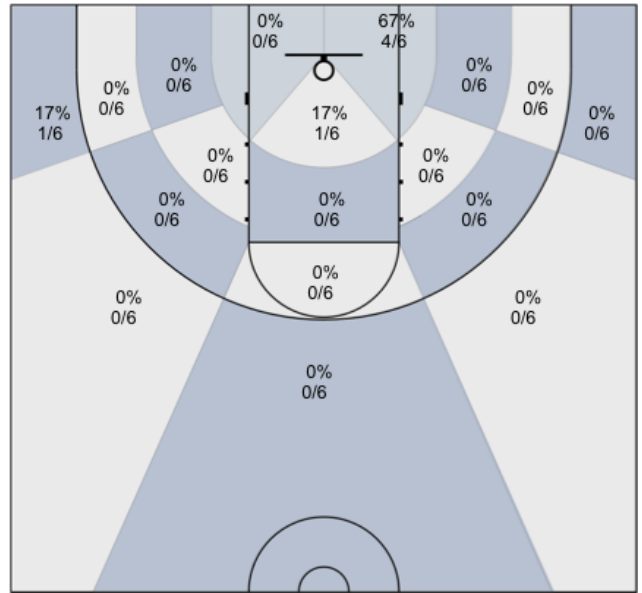

Shot Zones (Zone Distribution) Report

MUMBA U16 (Home) 64, Bayan Basketball (Away) 61, 2019-04-07

All Players: 40% (24/60)

Seth: 53% (9/17)

Charles: 17% (1/6)

Alex: 33% (1/3)

Harsh: 0% (0/0)

James: 33% (2/6)

Connor: 42% (5/12)

Josh: 20% (1/5)

Ivan: 25% (1/4)

N/A: 0% (0/0)