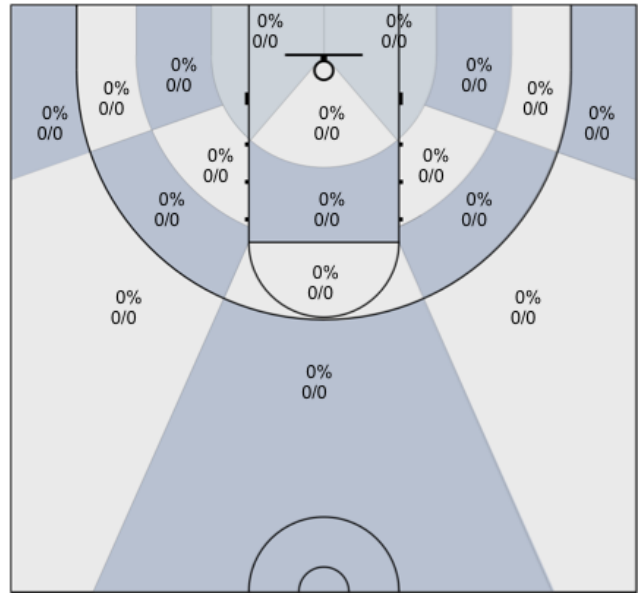

Shot Zones (Zone Distribution) Report

MUMBA U16 (Home) 56, Chatham Kent Wildcats (Away) 63, 2019-05-25

All Players: 31% (18/58)

Seth: 45% (5/11)

Charles: 14% (1/7)

Alex: 33% (1/3)

Harsh: 14% (1/7)

James: 0% (0/0)

Connor: 33% (4/12)

Josh: 33% (2/6)

Max: 33% (1/3)

Rav: 0% (0/0)

Dylan: 60% (3/5)

David: 0% (0/4)

Ivan: 0% (0/0)

N/A: 0% (0/0)