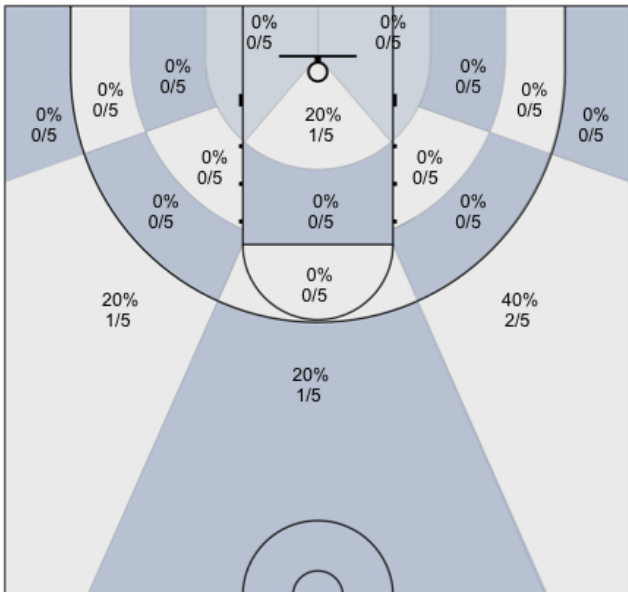

Connor: 33% (4/12)

Josh: 33% (2/6)

Max: 33% (1/3)

Rav: 0% (0/0)

Dylan: 60% (3/5)

David: 0% (0/4)

Ivan: 0% (0/0)

N/A: 0% (0/0)