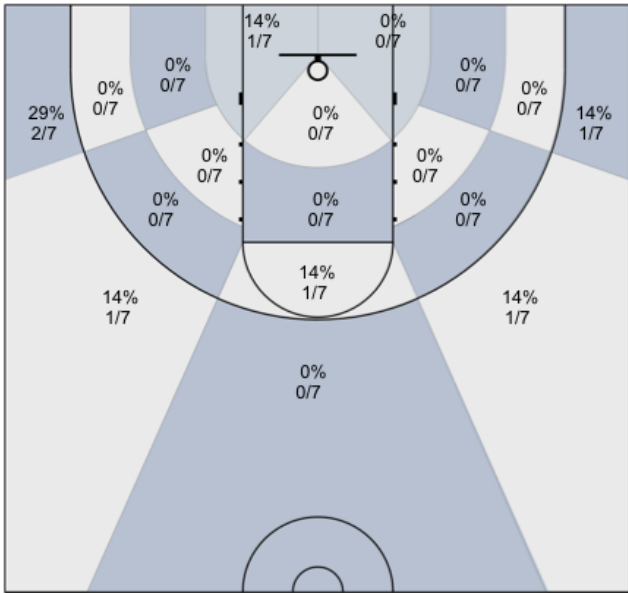

Shot Zones (Zone Distribution) Report

MUMBA U16 (Home) 56, Chatham Kent Wildcats (Away) 63, 2019-05-25

All Players: 31% (18/58)

Seth: 45% (5/11)

Charles: 14% (1/7)

Alex: 33% (1/3)

Harsh: 14% (1/7)

James: 0% (0/0)

Connor: 33% (4/12)

Josh: 33% (2/6)

Max: 33% (1/3)

Rav: 0% (0/0)

Dylan: 60% (3/5)

David: 0% (0/4)

Ivan: 0% (0/0)

N/A: 0% (0/0)