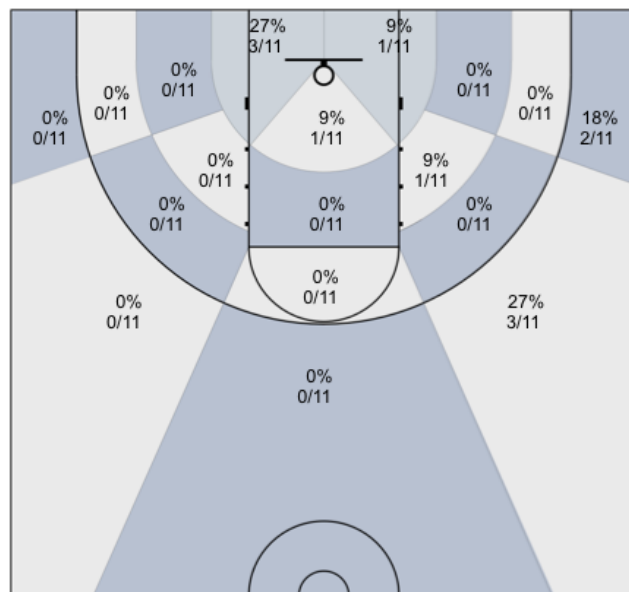

Shot Zones (Zone Distribution) Report

MUMBA U16 (Home) 56, Chatham Kent Wildcats (Away) 63, 2019-05-25

All Players: 31% (18/58)

Seth: 45% (5/11)

Charles: 14% (1/7)

Alex: 33% (1/3)

Harsh: 14% (1/7)

James: 0% (0/0)

Connor: 33% (4/12)

Josh: 33% (2/6)

Max: 33% (1/3)

Rav: 0% (0/0)

Dylan: 60% (3/5)

David: 0% (0/4)

Ivan: 0% (0/0)

N/A: 0% (0/0)