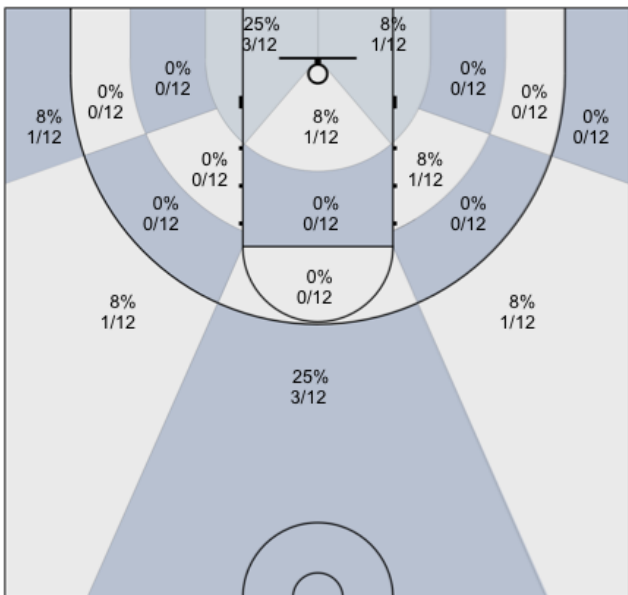

Shot Zones (Zone Distribution) Report

MUMBA U16 (Home) 56, Chatham Kent Wildcats (Away) 63, 2019-05-25

All Players: 31% (18/58)

Seth: 45% (5/11)

Charles: 14% (1/7)

Alex: 33% (1/3)

Harsh: 14% (1/7)

James: 0% (0/0)

Connor: 33% (4/12)

Josh: 33% (2/6)

Max: 33% (1/3)

Rav: 0% (0/0)

Dylan: 60% (3/5)

David: 0% (0/4)

Ivan: 0% (0/0)

N/A: 0% (0/0)