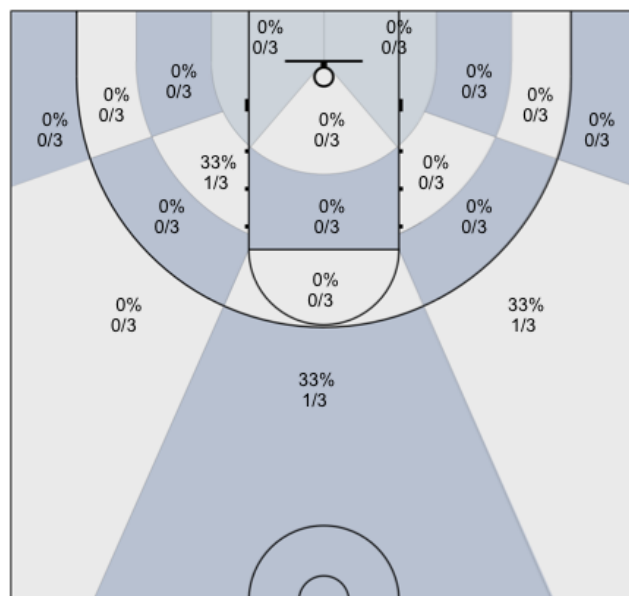

Shot Zones (Zone Distribution) Report

MUMBA U16 (Home) 56, Chatham Kent Wildcats (Away) 63, 2019-05-25

All Players: 31% (18/58)

Seth: 45% (5/11)

Charles: 14% (1/7)

Alex: 33% (1/3)

Harsh: 14% (1/7)

James: 0% (0/0)

Connor: 33% (4/12)

Josh: 33% (2/6)

Max: 33% (1/3)

Rav: 0% (0/0)

Dylan: 60% (3/5)

David: 0% (0/4)

Ivan: 0% (0/0)

N/A: 0% (0/0)