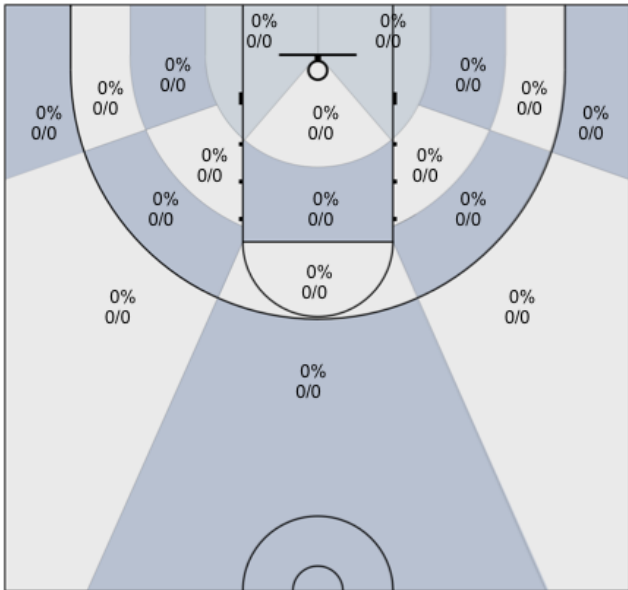

Connor: 33% (4/12)

Josh: 33% (2/6)

Max: 33% (1/3)

Rav: 0% (0/0)

Dylan: 60% (3/5)

David: 0% (0/4)

Ivan: 0% (0/0)

N/A: 0% (0/0)