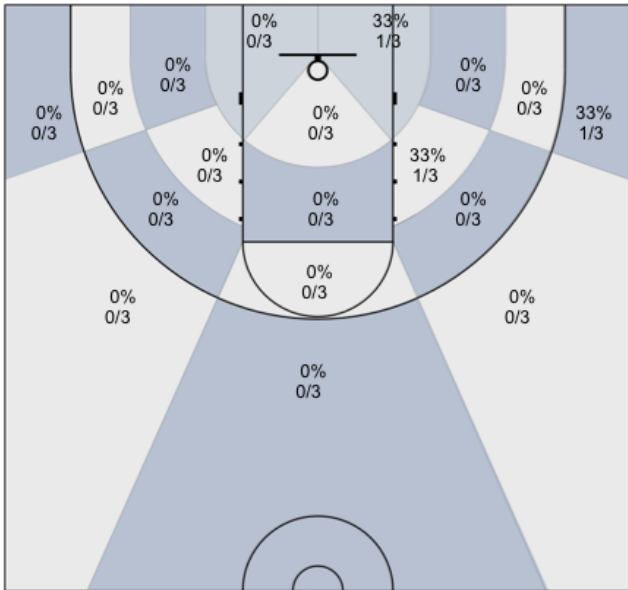

Shot Zones (Zone Distribution) Report

MUMBA U16 (Home) 56, Chatham Kent Wildcats (Away) 63, 2019-05-25

All Players: 31% (18/58)

Seth: 45% (5/11)

Charles: 14% (1/7)

Alex: 33% (1/3)

Harsh: 14% (1/7)

James: 0% (0/0)

Connor: 33% (4/12)

Josh: 33% (2/6)

Max: 33% (1/3)

Rav: 0% (0/0)

Dylan: 60% (3/5)

David: 0% (0/4)

Ivan: 0% (0/0)

N/A: 0% (0/0)