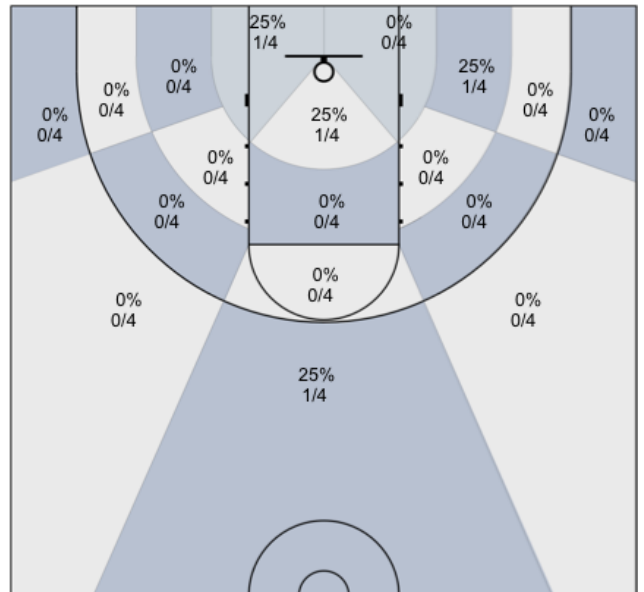

Shot Zones (Zone Distribution) Report

MUMBA U16 (Home) 56, Chatham Kent Wildcats (Away) 63, 2019-05-25

All Players: 31% (18/58)

Seth: 45% (5/11)

Charles: 14% (1/7)

Alex: 33% (1/3)

Harsh: 14% (1/7)

James: 0% (0/0)

Connor: 33% (4/12)

Josh: 33% (2/6)

Max: 33% (1/3)

Rav: 0% (0/0)

Dylan: 60% (3/5)

David: 0% (0/4)

Ivan: 0% (0/0)

N/A: 0% (0/0)