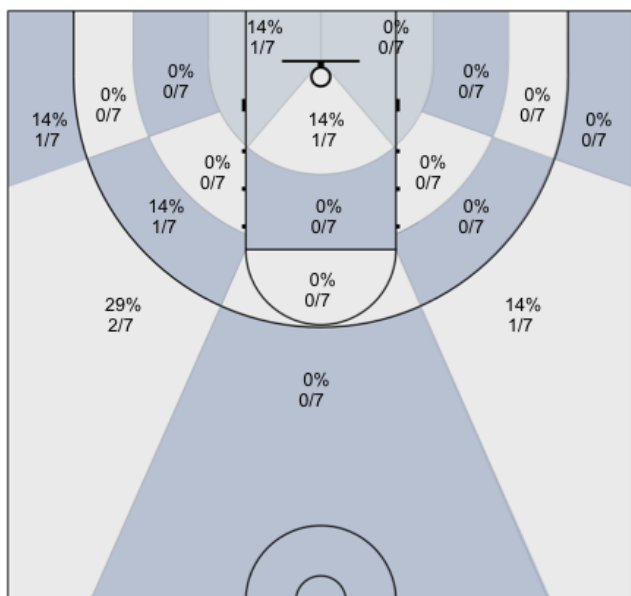

Shot Zones (Zone Distribution) Report

MUMBA U16 (Home) 56, Chatham Kent Wildcats (Away) 63, 2019-05-25

All Players: 31% (18/58)

Seth: 45% (5/11)

Charles: 14% (1/7)

Alex: 33% (1/3)

Harsh: 14% (1/7)

James: 0% (0/0)

Connor: 33% (4/12)

Josh: 33% (2/6)

Max: 33% (1/3)

Rav: 0% (0/0)

Dylan: 60% (3/5)

David: 0% (0/4)

Ivan: 0% (0/0)

N/A: 0% (0/0)