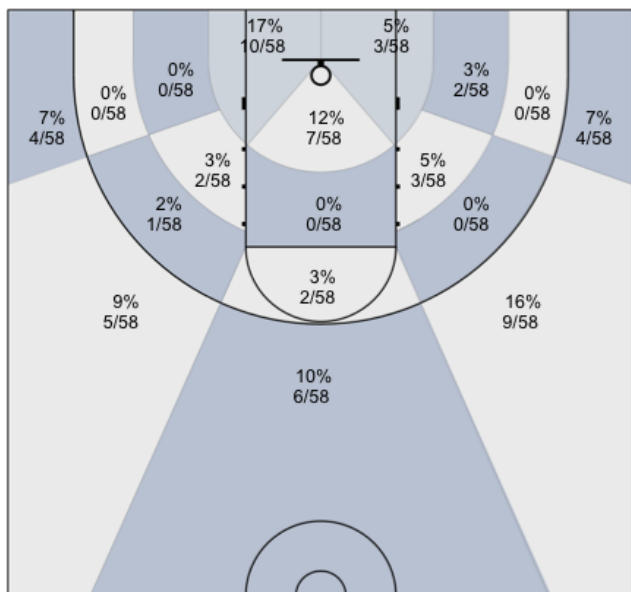

Shot Zones (Zone Distribution) Report

MUMBA U16 (Home) 56, Chatham Kent Wildcats (Away) 63, 2019-05-25

All Players: 31% (18/58)

Seth: 45% (5/11)

Charles: 14% (1/7)

Alex: 33% (1/3)

Harsh: 14% (1/7)

James: 0% (0/0)

Connor: 33% (4/12)

Josh: 33% (2/6)

Max: 33% (1/3)

Rav: 0% (0/0)

Dylan: 60% (3/5)

David: 0% (0/4)

Ivan: 0% (0/0)

N/A: 0% (0/0)