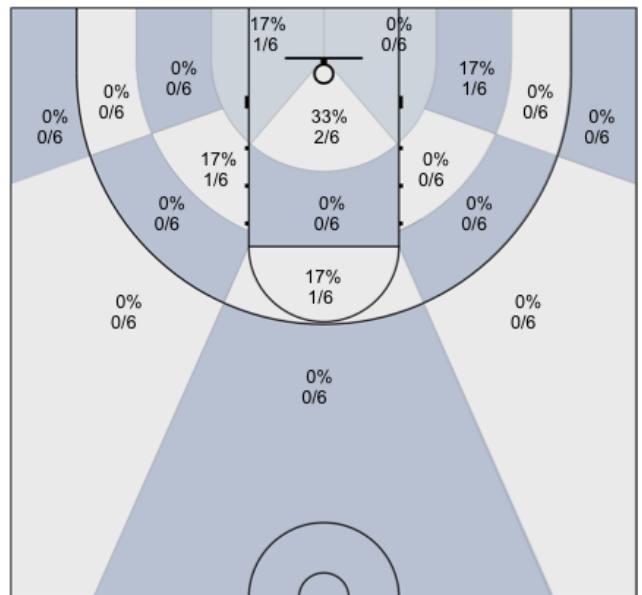

Shot Zones (Zone Distribution) Report

MUMBA U16 (Home) 56, Chatham Kent Wildcats (Away) 63, 2019-05-25

All Players: 31% (18/58)

Seth: 45% (5/11)

Charles: 14% (1/7)

Alex: 33% (1/3)

Harsh: 14% (1/7)

James: 0% (0/0)

Connor: 33% (4/12)

Josh: 33% (2/6)

Max: 33% (1/3)

Rav: 0% (0/0)

Dylan: 60% (3/5)

David: 0% (0/4)

Ivan: 0% (0/0)

N/A: 0% (0/0)