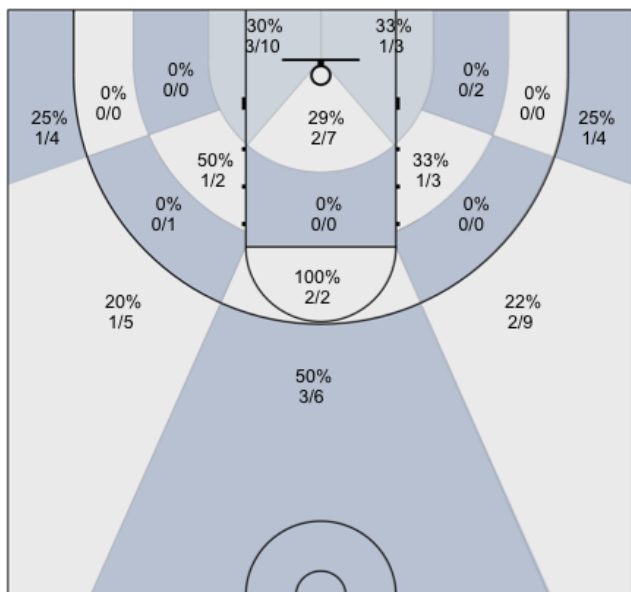

# Shot Zones (Zone Performance) Report

## MUMBA U16 (Home) 56, Chatham Kent Wildcats (Away) 63, 2019-05-25

All Players: 31% (18/58)

Seth: 45% (5/11)

Charles: 14% (1/7)

Alex: 33% (1/3)

Harsh: 14% (1/7)

James: 0% (0/0)

Connor: 33% (4/12)

Josh: 33% (2/6)

Max: 33% (1/3)

Rav: 0% (0/0)

Dylan: 60% (3/5)

David: 0% (0/4)

Ivan: 0% (0/0)

N/A: 0% (0/0)