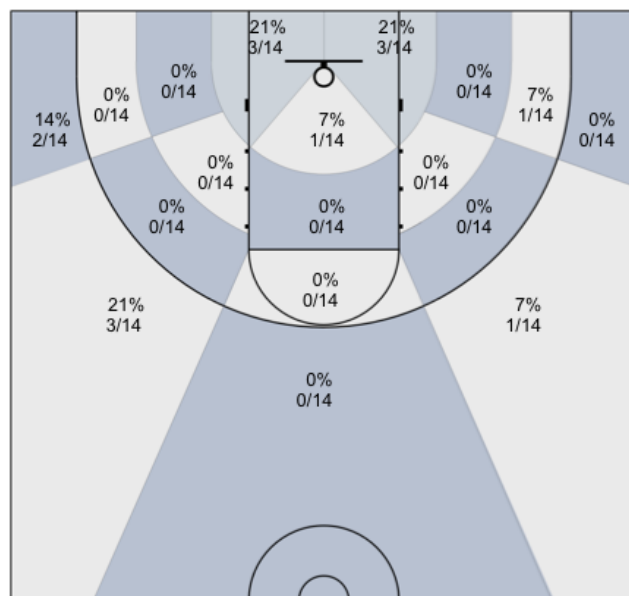

## Markham Elite U17 (Home) 101, Top Notch Stars (Away) 67, 2019-11-08

All Players: 43% (42/98)

Seth: 64% (7/11)

Armaan: 50% (3/6)

Connor: 50% (7/14)

David: 0% (0/3)

Dylan: 29% (5/17)

Harsh: 43% (3/7)

Jasper: 100% (4/4)

Dani: 36% (4/11)

Josh: 38% (5/13)

Ivan: 44% (4/9)

Bill: 0% (0/3)

Unknown: 0% (0/0)