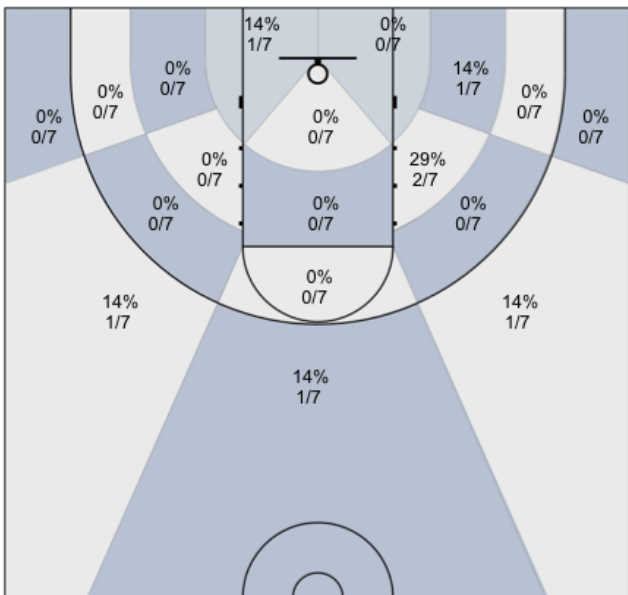

## Markham Elite U17 (Home) 101, Top Notch Stars (Away) 67, 2019-11-08

All Players: 43% (42/98)

Seth: 64% (7/11)

Armaan: 50% (3/6)

Connor: 50% (7/14)

David: 0% (0/3)

Dylan: 29% (5/17)

Harsh: 43% (3/7)

Jasper: 100% (4/4)

Dani: 36% (4/11)

Josh: 38% (5/13)

Ivan: 44% (4/9)

Bill: 0% (0/3)

Unknown: 0% (0/0)