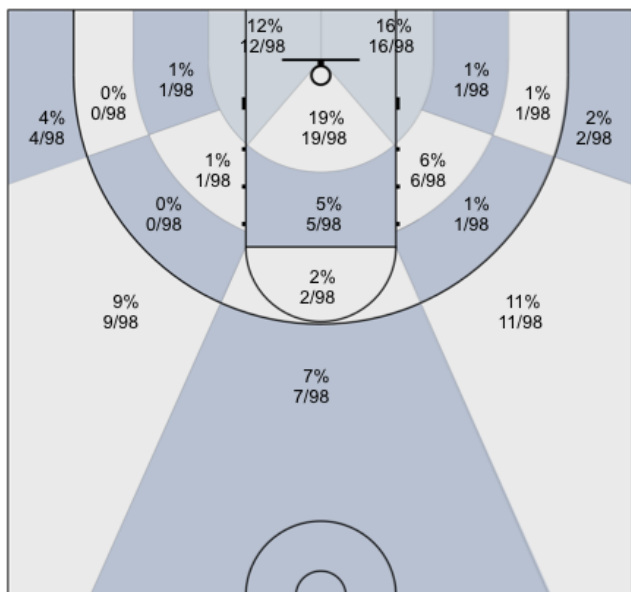

# Shot Zones (Zone Distribution) Report

## Markham Elite U17 (Home) 101, Top Notch Stars (Away) 67, 2019-11-08

All Players: 43% (42/98)

Seth: 64% (7/11)

Armaan: 50% (3/6)

Connor: 50% (7/14)

David: 0% (0/3)

Dylan: 29% (5/17)

Harsh: 43% (3/7)