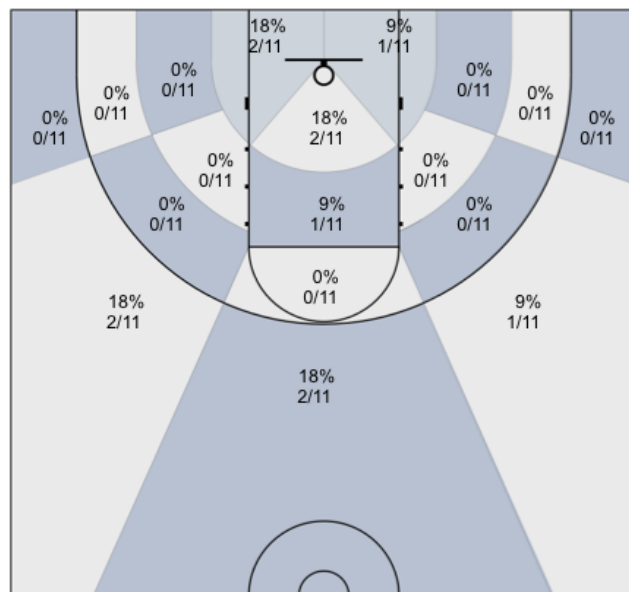

# Shot Zones (Zone Distribution) Report

## Markham Elite U17 (Home) 101, Top Notch Stars (Away) 67, 2019-11-08

All Players: 43% (42/98)

Seth: 64% (7/11)

Armaan: 50% (3/6)

Connor: 50% (7/14)

David: 0% (0/3)

Dylan: 29% (5/17)

Harsh: 43% (3/7)