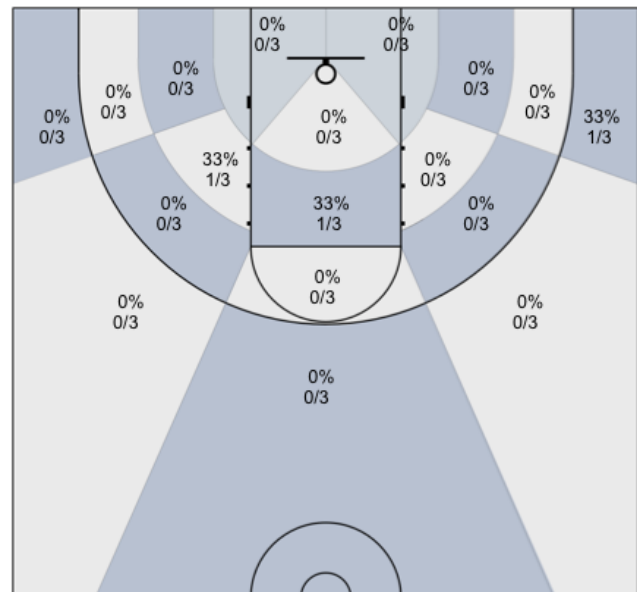

Jasper: 100% (4/4)

Dani: 36% (4/11)

Josh: 38% (5/13)

Ivan: 44% (4/9)

Bill: 0% (0/3)

Unknown: 0% (0/0)