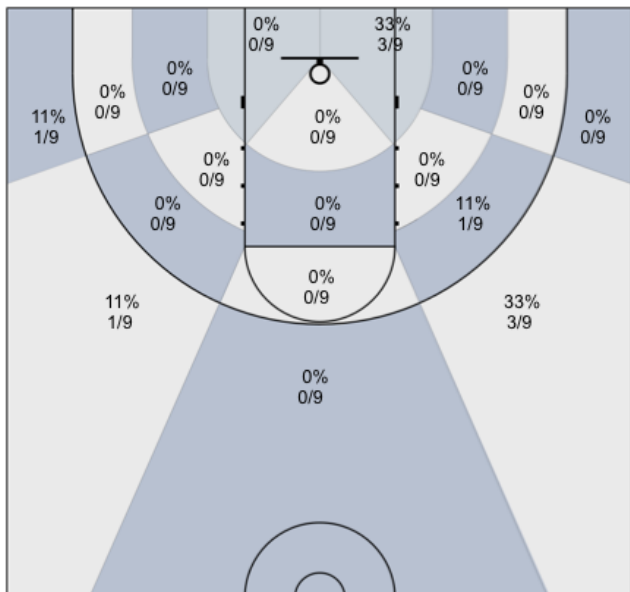

Jasper: 100% (4/4)

Dani: 36% (4/11)

Josh: 38% (5/13)

Ivan: 44% (4/9)

Bill: 0% (0/3)

Unknown: 0% (0/0)