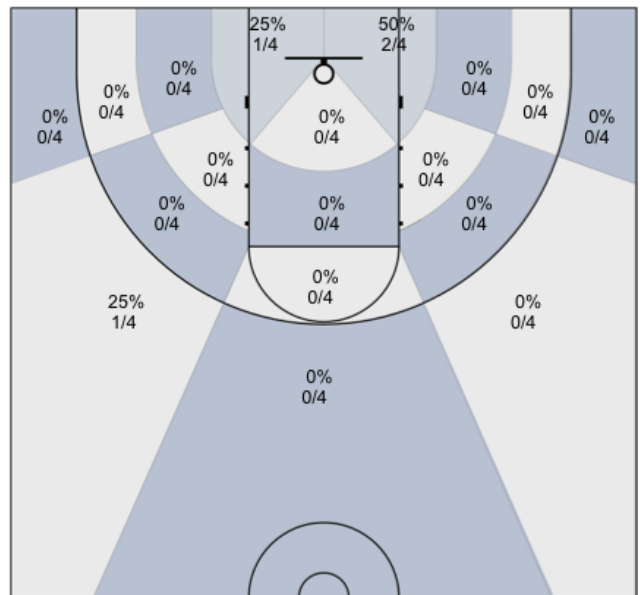

## Markham Elite U17 (Home) 101, Top Notch Stars (Away) 67, 2019-11-08

All Players: 43% (42/98)

Seth: 64% (7/11)

Armaan: 50% (3/6)

Connor: 50% (7/14)

David: 0% (0/3)

Dylan: 29% (5/17)

Harsh: 43% (3/7)

Jasper: 100% (4/4)

Dani: 36% (4/11)

Josh: 38% (5/13)

Ivan: 44% (4/9)

Bill: 0% (0/3)

Unknown: 0% (0/0)