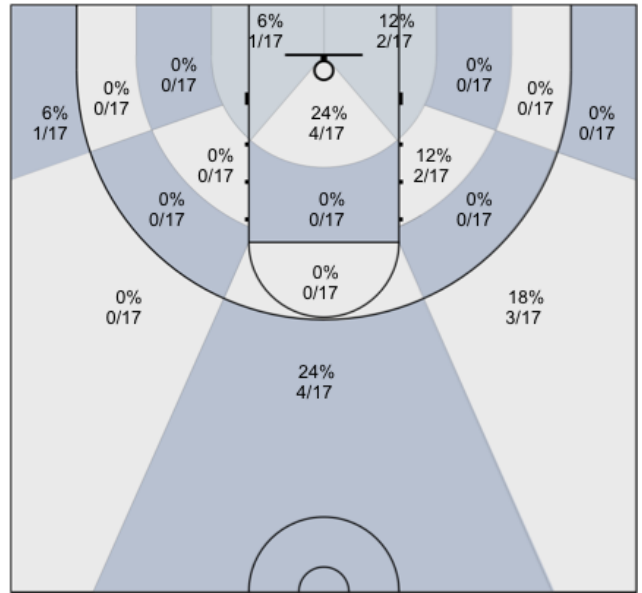

## Markham Elite U17 (Home) 101, Top Notch Stars (Away) 67, 2019-11-08

All Players: 43% (42/98)

Seth: 64% (7/11)

Armaan: 50% (3/6)

Connor: 50% (7/14)

David: 0% (0/3)

Dylan: 29% (5/17)

Harsh: 43% (3/7)

Jasper: 100% (4/4)

Dani: 36% (4/11)

Josh: 38% (5/13)

Ivan: 44% (4/9)

Bill: 0% (0/3)

Unknown: 0% (0/0)