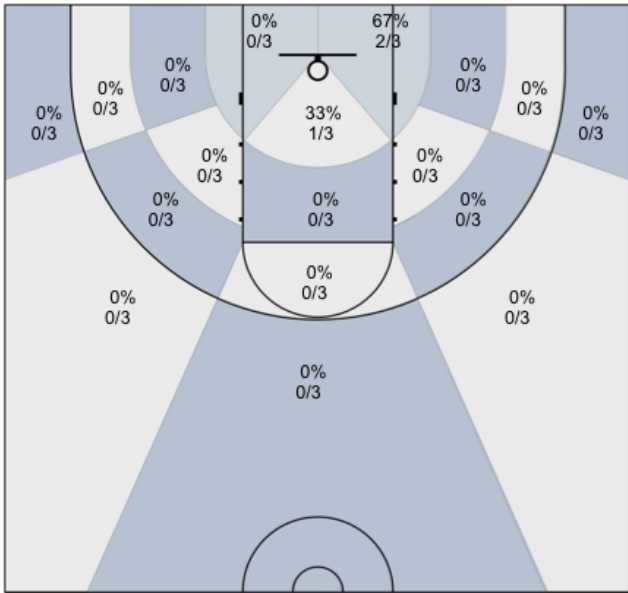

## Markham Elite U17 (Home) 101, Top Notch Stars (Away) 67, 2019-11-08

All Players: 43% (42/98)

Seth: 64% (7/11)

Armaan: 50% (3/6)

Connor: 50% (7/14)

David: 0% (0/3)

Dylan: 29% (5/17)

Harsh: 43% (3/7)

Jasper: 100% (4/4)

Dani: 36% (4/11)

Josh: 38% (5/13)

Ivan: 44% (4/9)

Bill: 0% (0/3)

Unknown: 0% (0/0)