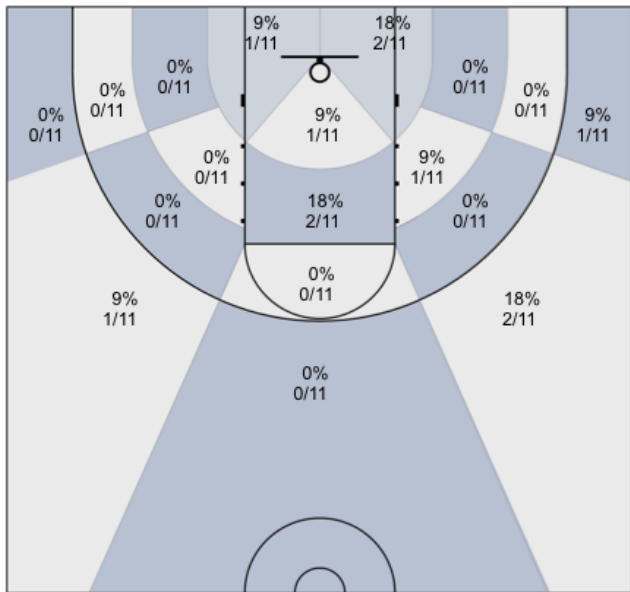

## Markham Elite U17 (Home) 101, Top Notch Stars (Away) 67, 2019-11-08

All Players: 43% (42/98)

Seth: 64% (7/11)

Armaan: 50% (3/6)

Connor: 50% (7/14)

David: 0% (0/3)

Dylan: 29% (5/17)

Harsh: 43% (3/7)

Jasper: 100% (4/4)

Dani: 36% (4/11)

Josh: 38% (5/13)

Ivan: 44% (4/9)

Bill: 0% (0/3)

Unknown: 0% (0/0)