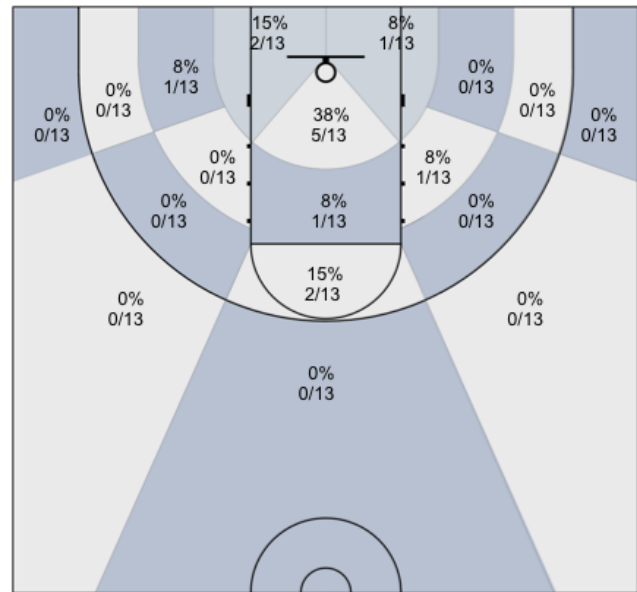

## Markham Elite U17 (Home) 101, Top Notch Stars (Away) 67, 2019-11-08

All Players: 43% (42/98)

Seth: 64% (7/11)

Armaan: 50% (3/6)

Connor: 50% (7/14)

David: 0% (0/3)

Dylan: 29% (5/17)

Harsh: 43% (3/7)

Jasper: 100% (4/4)

Dani: 36% (4/11)

Josh: 38% (5/13)

Ivan: 44% (4/9)

Bill: 0% (0/3)

Unknown: 0% (0/0)