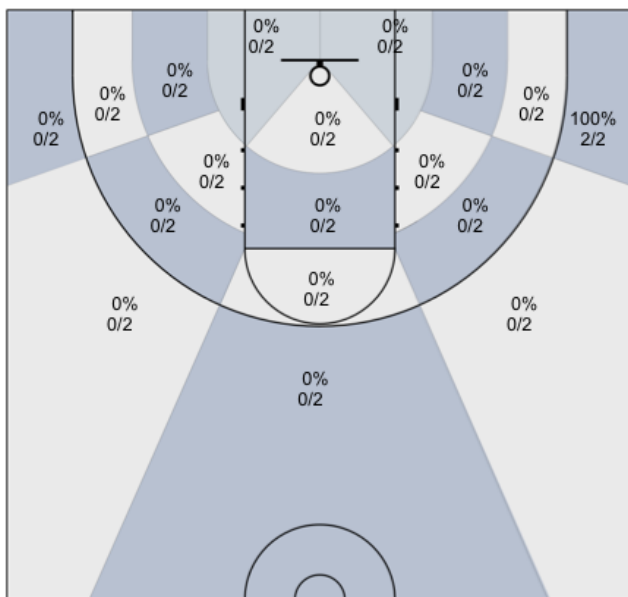

Harsh: 0% (0/2)