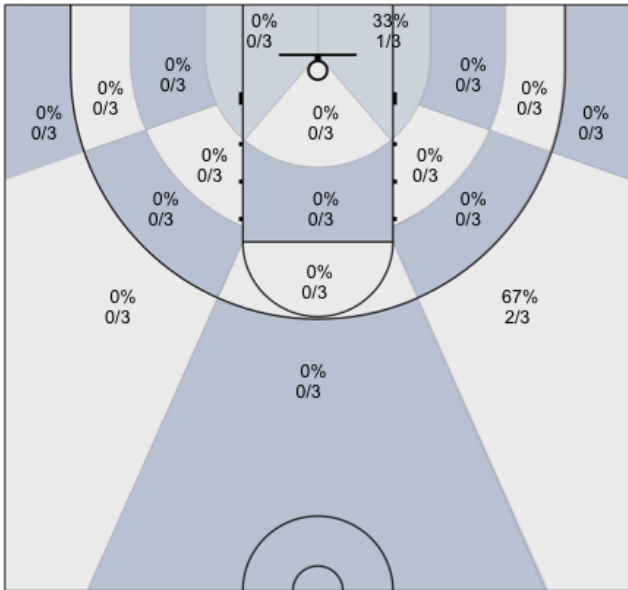

Shot Zones (Zone Distribution) Report

Markham Elite U17 (Home) 29, IEM Brooklin (Away) 52, 2019-11-23

All Players: 32% (9/28)

Seth: 0% (0/3)

Armaan: 75% (3/4)

Connor: 50% (1/2)

David: 33% (1/3)

Dylan: 29% (2/7)

Harsh: 0% (0/2)

Jasper: 100% (1/1)

Dani: 0% (0/3)

Josh: 0% (0/2)

Ivan: 100% (1/1)

Bill: 0% (0/0)

Unknown: 0% (0/0)