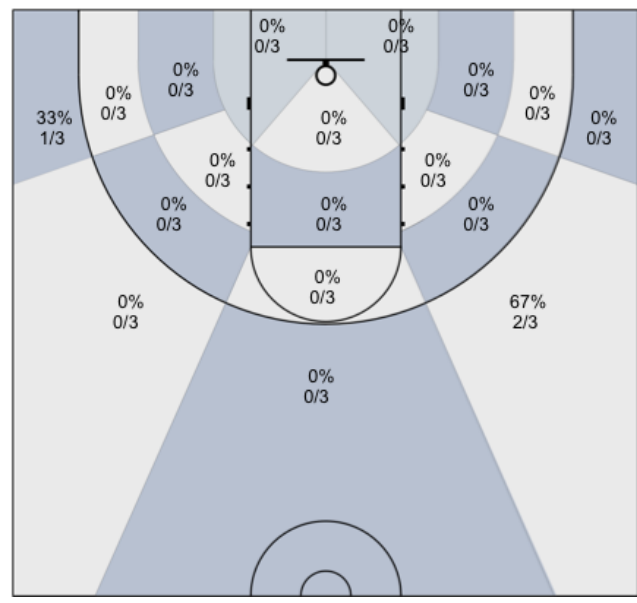

Shot Zones (Zone Distribution) Report

Markham Elite U17 (Home) 29, IEM Brooklin (Away) 52, 2019-11-23

All Players: 32% (9/28)

Seth: 0% (0/3)

Armaan: 75% (3/4)

Connor: 50% (1/2)

David: 33% (1/3)

Dylan: 29% (2/7)

Harsh: 0% (0/2)

Jasper: 100% (1/1)

Dani: 0% (0/3)

Josh: 0% (0/2)

Ivan: 100% (1/1)

Bill: 0% (0/0)

Unknown: 0% (0/0)