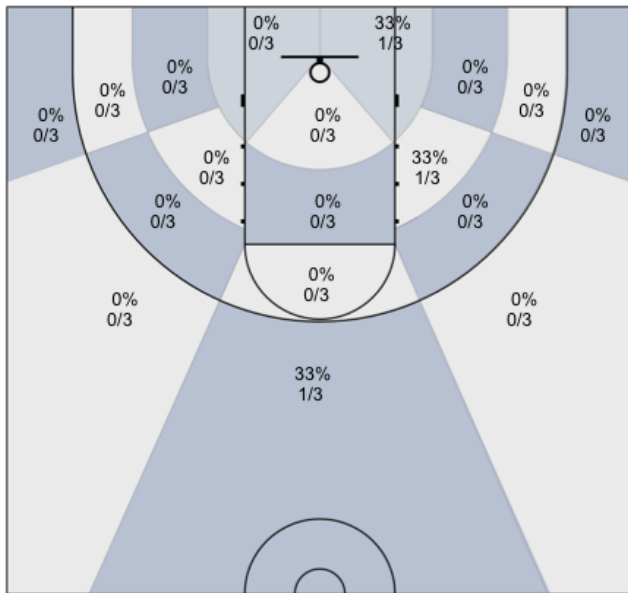

Shot Zones (Zone Distribution) Report

Markham Elite U17 (Home) 29, IEM Brooklin (Away) 52, 2019-11-23

All Players: 32% (9/28)

Seth: 0% (0/3)

Armaan: 75% (3/4)

Connor: 50% (1/2)

David: 33% (1/3)

Dylan: 29% (2/7)

Harsh: 0% (0/2)

Jasper: 100% (1/1)

Dani: 0% (0/3)

Josh: 0% (0/2)

Ivan: 100% (1/1)

Bill: 0% (0/0)

Unknown: 0% (0/0)