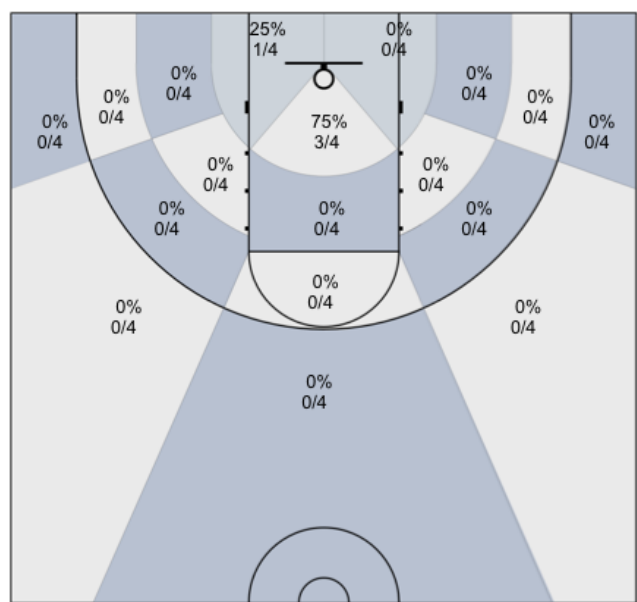

Shot Zones (Zone Distribution) Report

Markham Elite U17 (Home) 29, IEM Brooklin (Away) 52, 2019-11-23

All Players: 32% (9/28)

Seth: 0% (0/3)

Armaan: 75% (3/4)

Connor: 50% (1/2)

David: 33% (1/3)

Dylan: 29% (2/7)

Harsh: 0% (0/2)

Jasper: 100% (1/1)

Dani: 0% (0/3)

Josh: 0% (0/2)

Ivan: 100% (1/1)

Bill: 0% (0/0)

Unknown: 0% (0/0)