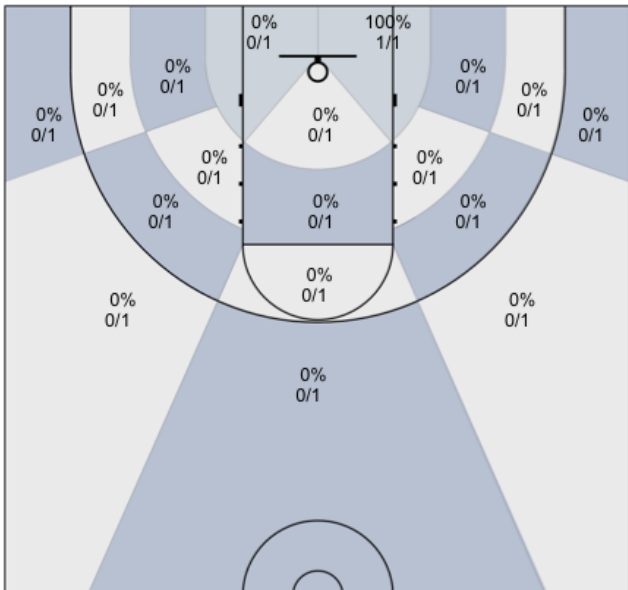

Shot Zones (Zone Distribution) Report

Markham Elite U17 (Home) 29, IEM Brooklin (Away) 52, 2019-11-23

All Players: 32% (9/28)

Seth: 0% (0/3)

Armaan: 75% (3/4)

Connor: 50% (1/2)

David: 33% (1/3)

Dylan: 29% (2/7)

Harsh: 0% (0/2)

Jasper: 100% (1/1)

Dani: 0% (0/3)

Josh: 0% (0/2)

Ivan: 100% (1/1)

Bill: 0% (0/0)

Unknown: 0% (0/0)