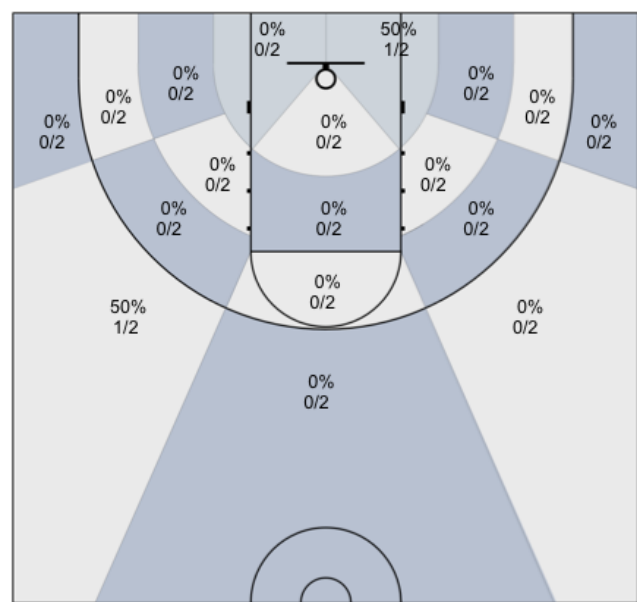

Shot Zones (Zone Distribution) Report

Markham Elite U17 (Home) 29, IEM Brooklin (Away) 52, 2019-11-23

All Players: 32% (9/28)

Seth: 0% (0/3)

Armaan: 75% (3/4)

Connor: 50% (1/2)

David: 33% (1/3)

Dylan: 29% (2/7)