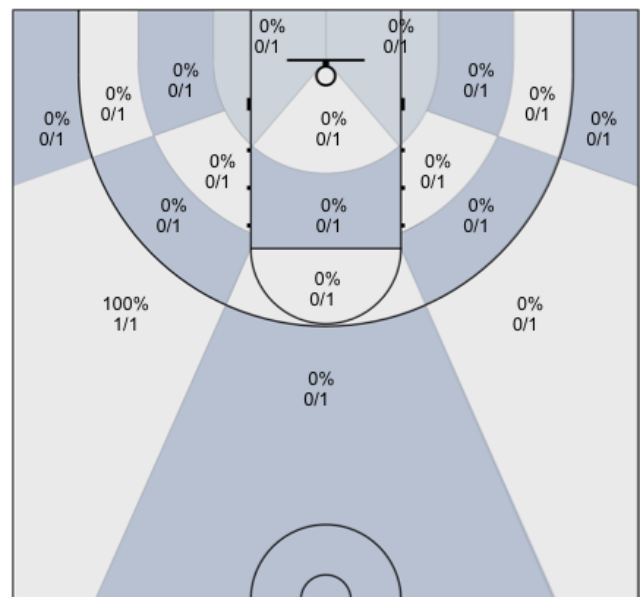

Shot Zones (Zone Distribution) Report

Markham Elite U17 (Home) 29, IEM Brooklin (Away) 52, 2019-11-23

All Players: 32% (9/28)

Seth: 0% (0/3)

Armaan: 75% (3/4)

Connor: 50% (1/2)

David: 33% (1/3)

Dylan: 29% (2/7)

Harsh: 0% (0/2)

Jasper: 100% (1/1)

Dani: 0% (0/3)

Josh: 0% (0/2)

Ivan: 100% (1/1)

Bill: 0% (0/0)

Unknown: 0% (0/0)