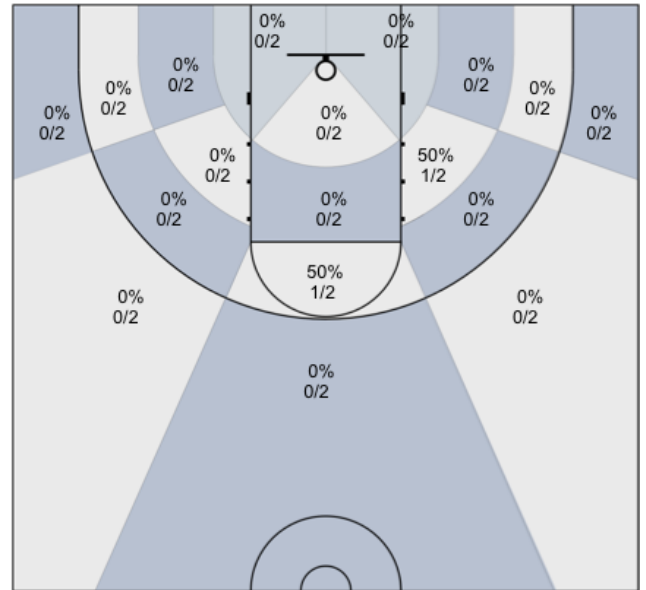

Shot Zones (Zone Distribution) Report

Markham Elite U17 (Home) 29, IEM Brooklin (Away) 52, 2019-11-23

All Players: 32% (9/28)

Seth: 0% (0/3)

Armaan: 75% (3/4)

Connor: 50% (1/2)

David: 33% (1/3)

Dylan: 29% (2/7)

Harsh: 0% (0/2)

Jasper: 100% (1/1)

Dani: 0% (0/3)

Josh: 0% (0/2)

Ivan: 100% (1/1)

Bill: 0% (0/0)

Unknown: 0% (0/0)