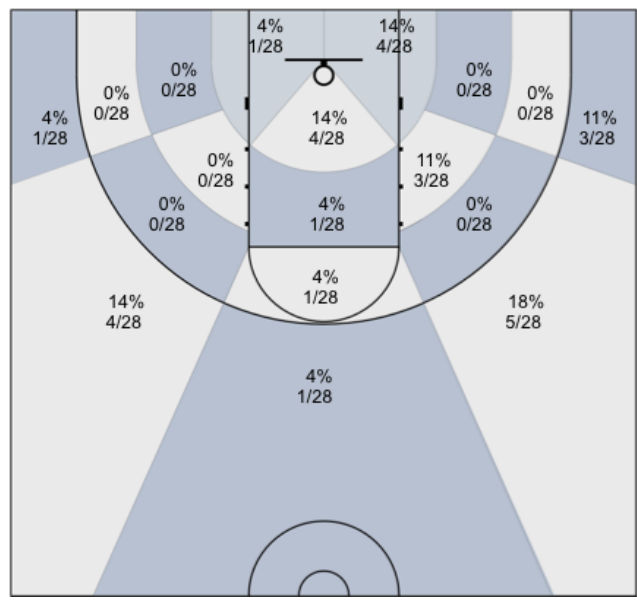

Shot Zones (Zone Distribution) Report

Markham Elite U17 (Home) 29, IEM Brooklin (Away) 52, 2019-11-23

All Players: 32% (9/28)

Seth: 0% (0/3)

Armaan: 75% (3/4)

Connor: 50% (1/2)

David: 33% (1/3)

Dylan: 29% (2/7)

Harsh: 0% (0/2)

Jasper: 100% (1/1)

Dani: 0% (0/3)

Josh: 0% (0/2)

Ivan: 100% (1/1)

Bill: 0% (0/0)

Unknown: 0% (0/0)