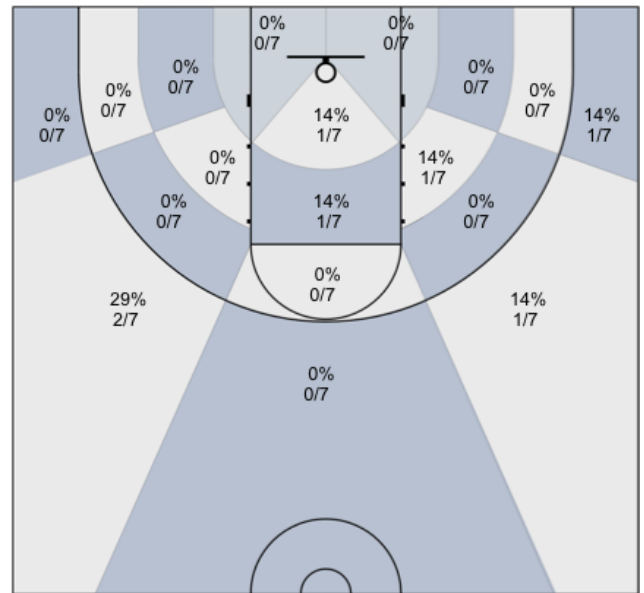

Shot Zones (Zone Distribution) Report

Markham Elite U17 (Home) 29, IEM Brooklin (Away) 52, 2019-11-23

All Players: 32% (9/28)

Seth: 0% (0/3)

Armaan: 75% (3/4)

Connor: 50% (1/2)

David: 33% (1/3)

Dylan: 29% (2/7)

Harsh: 0% (0/2)

Jasper: 100% (1/1)

Dani: 0% (0/3)

Josh: 0% (0/2)

Ivan: 100% (1/1)

Bill: 0% (0/0)

Unknown: 0% (0/0)