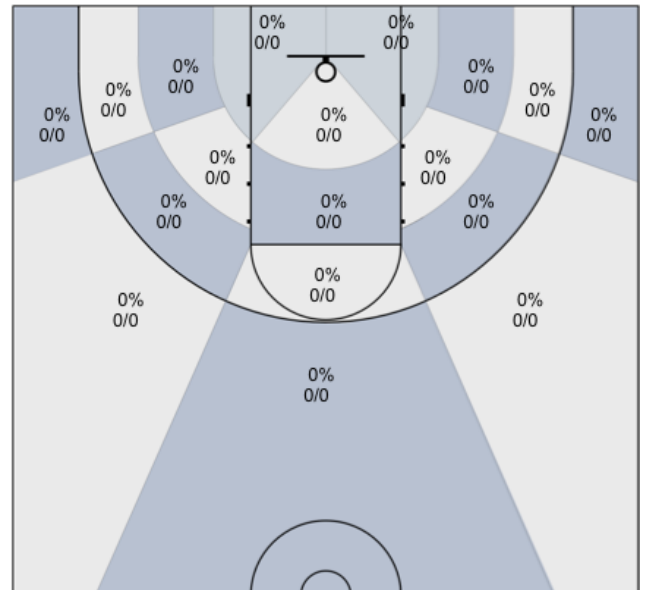

Shot Zones (Zone Distribution) Report

Markham Elite U17 (Home) 29, IEM Brooklin (Away) 52, 2019-11-23

All Players: 32% (9/28)

Seth: 0% (0/3)

Armaan: 75% (3/4)

Connor: 50% (1/2)

David: 33% (1/3)

Dylan: 29% (2/7)

Harsh: 0% (0/2)

Jasper: 100% (1/1)

Dani: 0% (0/3)

Josh: 0% (0/2)

Ivan: 100% (1/1)

Bill: 0% (0/0)

Unknown: 0% (0/0)