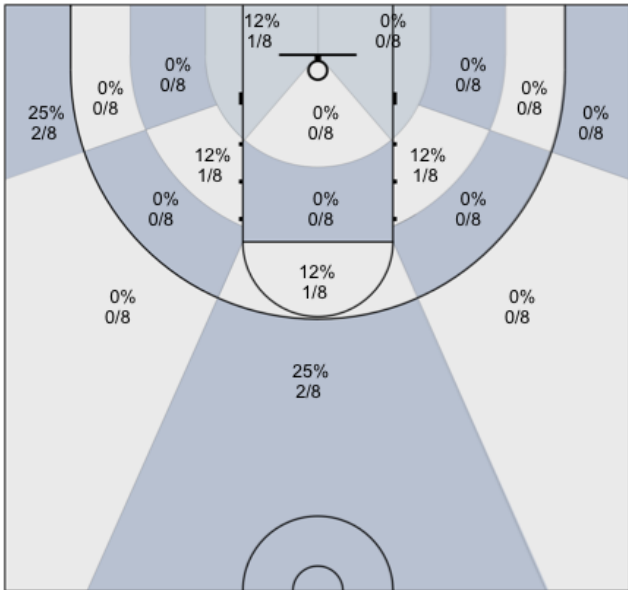

Shot Zones (Zone Distribution) Report

Markham Elite U17 (Home) 41, IEM Spartans (Away) 70, 2019-12-14

All Players: 25% (15/59)

Seth: 17% (1/6)

Armaan: 25% (1/4)

Connor: 0% (0/6)

David: 50% (1/2)

Dylan: 14% (2/14)

Harsh: 0% (0/2)

Jasper: 50% (1/2)

Dani: 38% (3/8)

Josh: 100% (2/2)

Ivan: 33% (3/9)

Bill: 25% (1/4)

Unknown: 0% (0/0)