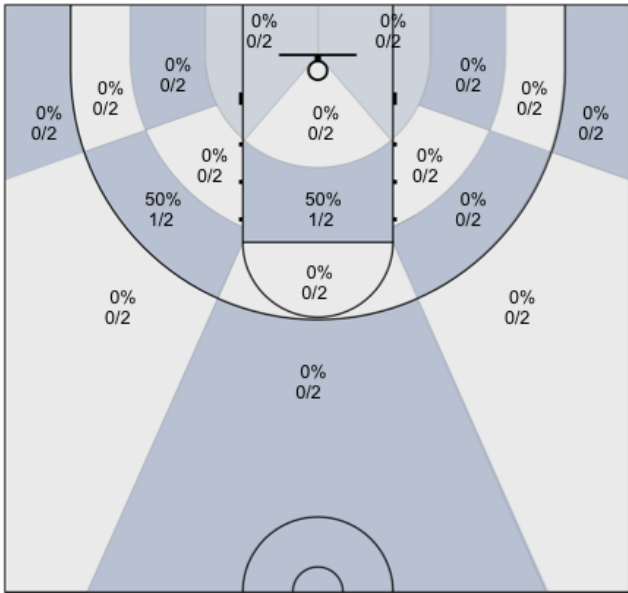

Shot Zones (Zone Distribution) Report

Markham Elite U17 (Home) 41, IEM Spartans (Away) 70, 2019-12-14

All Players: 25% (15/59)

Seth: 17% (1/6)

Armaan: 25% (1/4)

Connor: 0% (0/6)

David: 50% (1/2)

Dylan: 14% (2/14)

Harsh: 0% (0/2)

Jasper: 50% (1/2)

Dani: 38% (3/8)

Josh: 100% (2/2)

Ivan: 33% (3/9)

Bill: 25% (1/4)

Unknown: 0% (0/0)