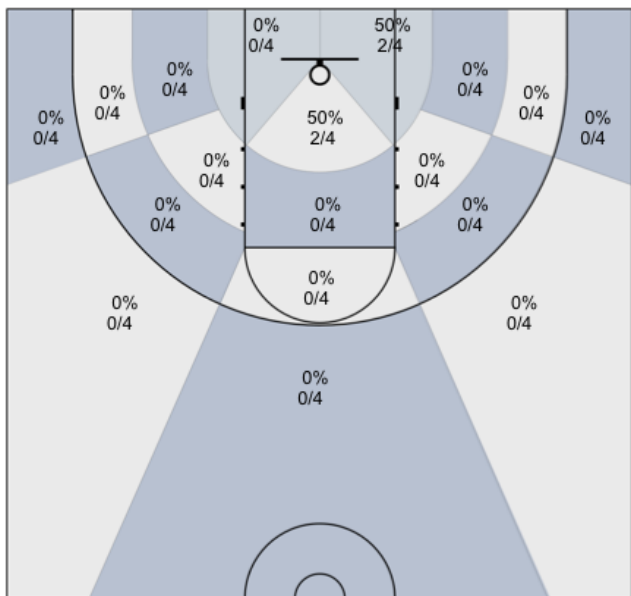

Shot Zones (Zone Distribution) Report

Markham Elite U17 (Home) 41, IEM Spartans (Away) 70, 2019-12-14

All Players: 25% (15/59)

Seth: 17% (1/6)

Armaan: 25% (1/4)

Connor: 0% (0/6)

David: 50% (1/2)

Dylan: 14% (2/14)

Harsh: 0% (0/2)

Jasper: 50% (1/2)

Dani: 38% (3/8)

Josh: 100% (2/2)

Ivan: 33% (3/9)

Bill: 25% (1/4)

Unknown: 0% (0/0)