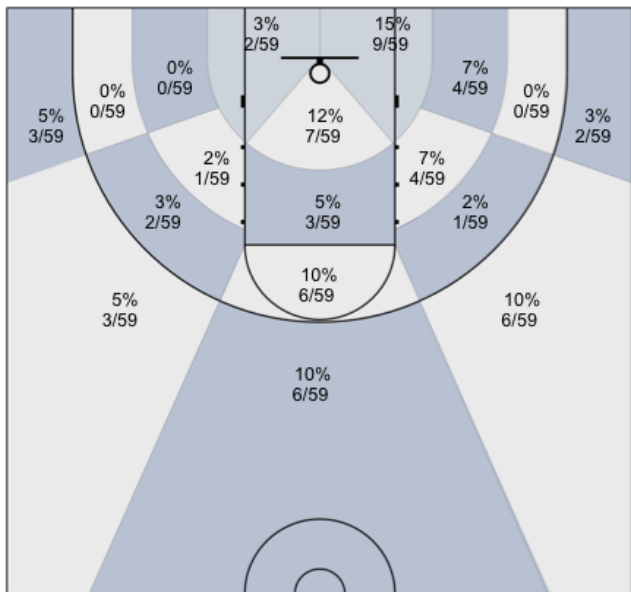

Shot Zones (Zone Distribution) Report

Markham Elite U17 (Home) 41, IEM Spartans (Away) 70, 2019-12-14

All Players: 25% (15/59)

Seth: 17% (1/6)

Armaan: 25% (1/4)

Connor: 0% (0/6)

David: 50% (1/2)

Dylan: 14% (2/14)

Harsh: 0% (0/2)

Jasper: 50% (1/2)

Dani: 38% (3/8)

Josh: 100% (2/2)

Ivan: 33% (3/9)

Bill: 25% (1/4)

Unknown: 0% (0/0)