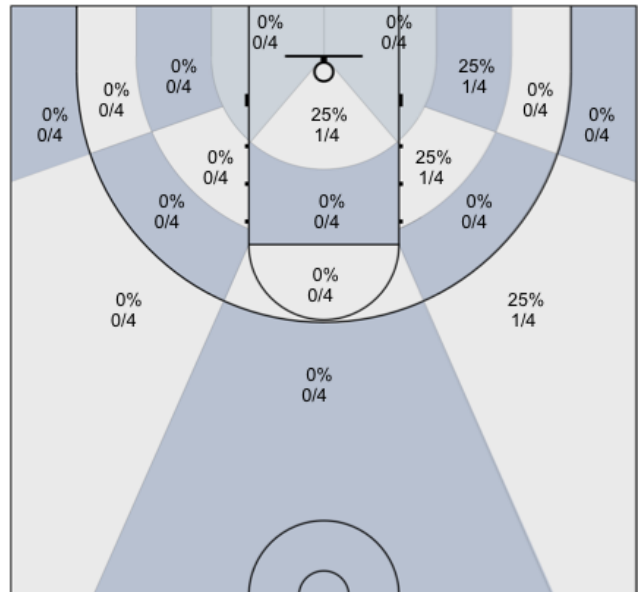

Harsh: 0% (0/2)

Jasper: 50% (1/2)

Dani: 38% (3/8)

Josh: 100% (2/2)

Ivan: 33% (3/9)

Bill: 25% (1/4)

Unknown: 0% (0/0)