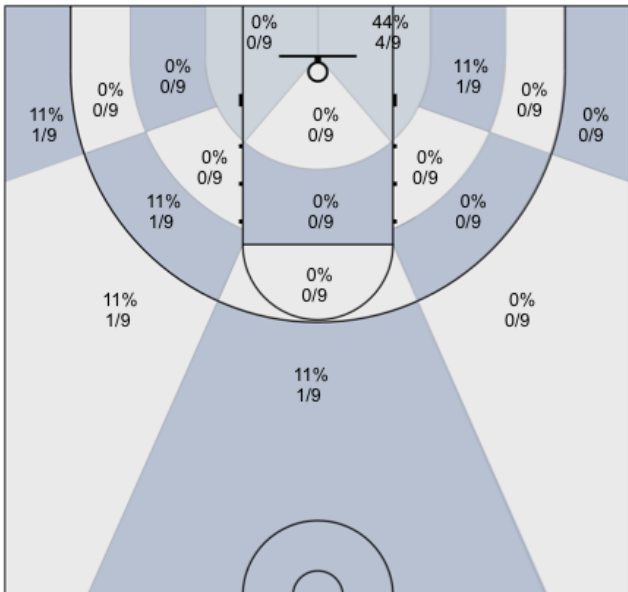

Harsh: 0% (0/2)

Jasper: 50% (1/2)

Dani: 38% (3/8)

Josh: 100% (2/2)

Ivan: 33% (3/9)

Bill: 25% (1/4)

Unknown: 0% (0/0)