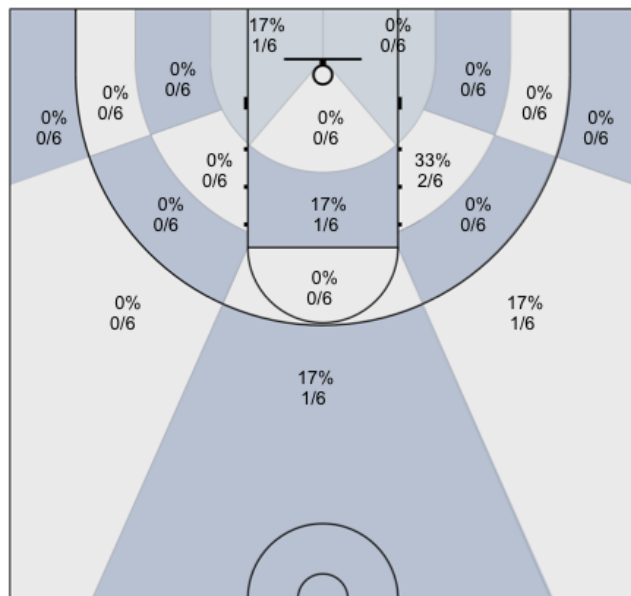

Shot Zones (Zone Distribution) Report

Markham Elite U17 (Home) 41, IEM Spartans (Away) 70, 2019-12-14

All Players: 25% (15/59)

Seth: 17% (1/6)

Armaan: 25% (1/4)

Connor: 0% (0/6)

David: 50% (1/2)

Dylan: 14% (2/14)

Harsh: 0% (0/2)

Jasper: 50% (1/2)

Dani: 38% (3/8)

Josh: 100% (2/2)

Ivan: 33% (3/9)

Bill: 25% (1/4)

Unknown: 0% (0/0)