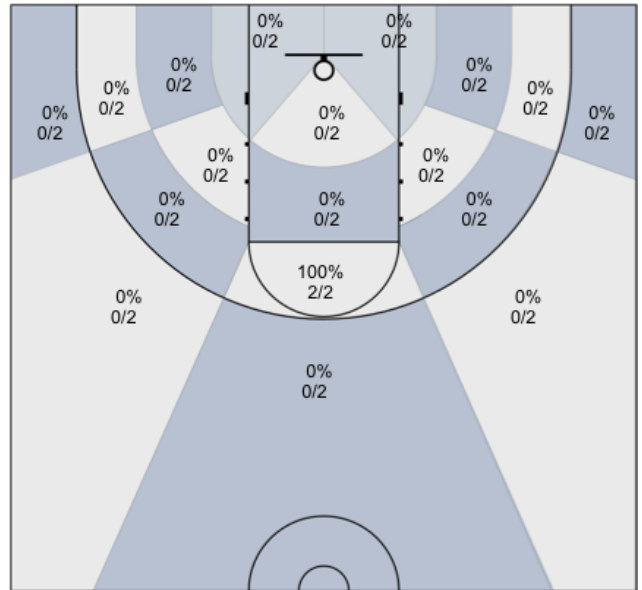

Harsh: 0% (0/2)

Jasper: 50% (1/2)

Dani: 38% (3/8)

Josh: 100% (2/2)

Ivan: 33% (3/9)

Bill: 25% (1/4)

Unknown: 0% (0/0)