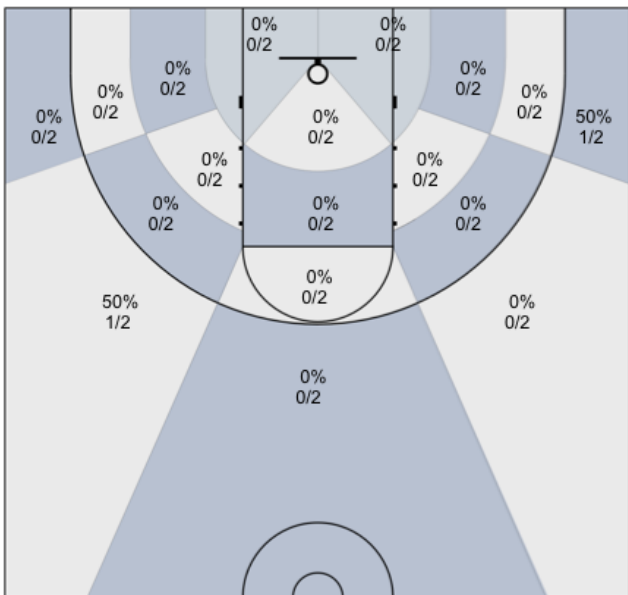

Shot Zones (Zone Distribution) Report

Markham Elite U17 (Home) 41, IEM Spartans (Away) 70, 2019-12-14

All Players: 25% (15/59)

Seth: 17% (1/6)

Armaan: 25% (1/4)

Connor: 0% (0/6)

David: 50% (1/2)

Dylan: 14% (2/14)

Harsh: 0% (0/2)

Jasper: 50% (1/2)

Dani: 38% (3/8)

Josh: 100% (2/2)

Ivan: 33% (3/9)

Bill: 25% (1/4)

Unknown: 0% (0/0)