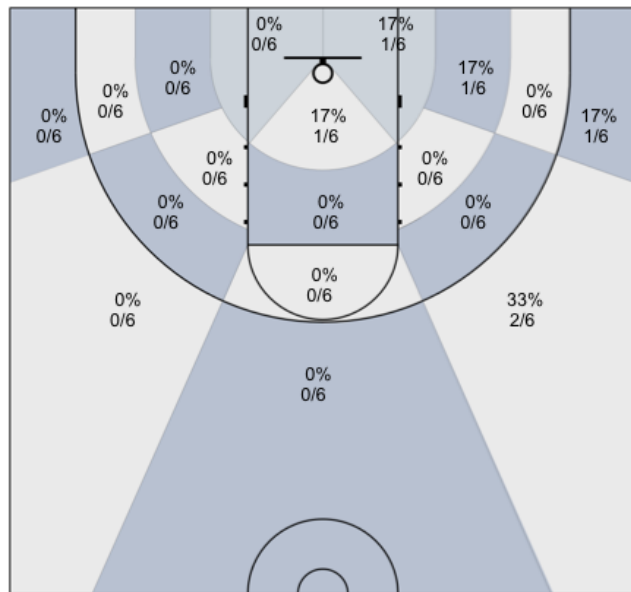

Shot Zones (Zone Distribution) Report

Markham Elite U17 (Home) 41, IEM Spartans (Away) 70, 2019-12-14

All Players: 25% (15/59)

Seth: 17% (1/6)

Armaan: 25% (1/4)

Connor: 0% (0/6)

David: 50% (1/2)

Dylan: 14% (2/14)

Harsh: 0% (0/2)

Jasper: 50% (1/2)

Dani: 38% (3/8)

Josh: 100% (2/2)

Ivan: 33% (3/9)

Bill: 25% (1/4)

Unknown: 0% (0/0)