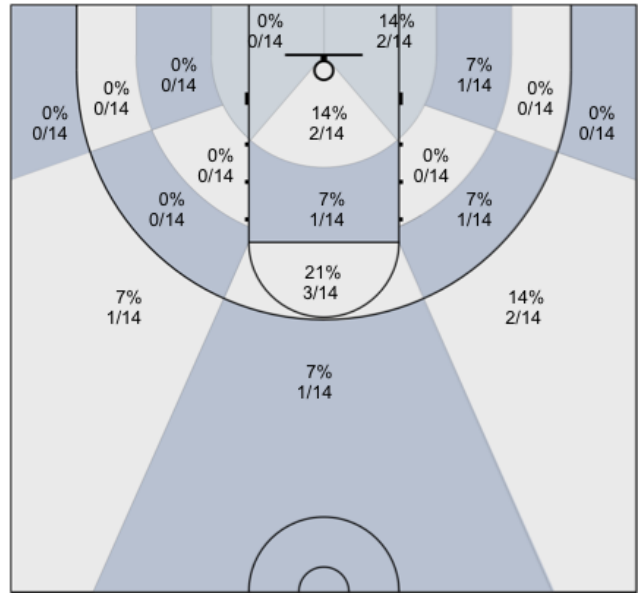

Shot Zones (Zone Distribution) Report

Markham Elite U17 (Home) 41, IEM Spartans (Away) 70, 2019-12-14

All Players: 25% (15/59)

Seth: 17% (1/6)

Armaan: 25% (1/4)

Connor: 0% (0/6)

David: 50% (1/2)

Dylan: 14% (2/14)

Harsh: 0% (0/2)

Jasper: 50% (1/2)

Dani: 38% (3/8)

Josh: 100% (2/2)

Ivan: 33% (3/9)

Bill: 25% (1/4)

Unknown: 0% (0/0)