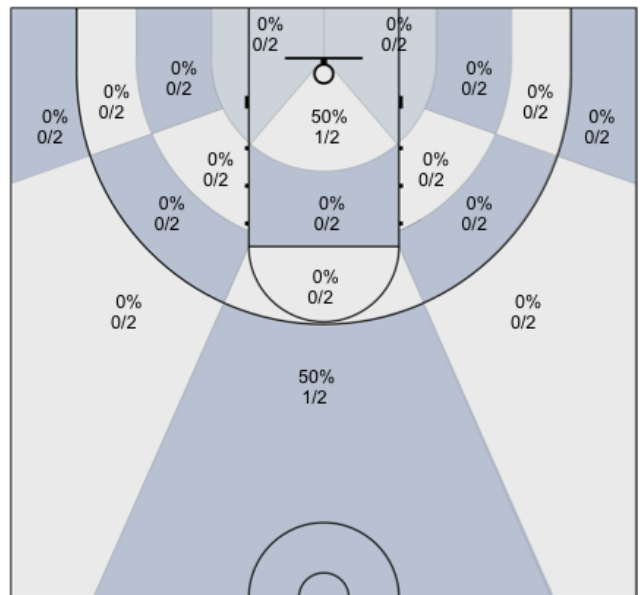

Shot Zones (Zone Distribution) Report

Markham Elite U17 (Home) 41, IEM Spartans (Away) 70, 2019-12-14

All Players: 25% (15/59)

Seth: 17% (1/6)

Armaan: 25% (1/4)

Connor: 0% (0/6)

David: 50% (1/2)

Dylan: 14% (2/14)

Harsh: 0% (0/2)

Jasper: 50% (1/2)

Dani: 38% (3/8)

Josh: 100% (2/2)

Ivan: 33% (3/9)

Bill: 25% (1/4)

Unknown: 0% (0/0)