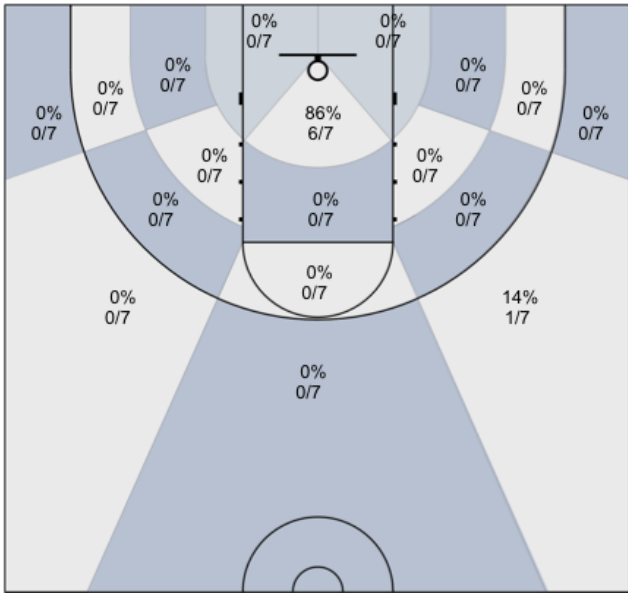

Shot Zones (Zone Distribution) Report

Markham Elite U17 (Home) 57, CBA Slywchuk (Away) 60, 2019-12-15

All Players: 28% (22/78)

Seth: 29% (2/7)

Armaan: 58% (7/12)

Connor: 22% (2/9)

David: 29% (2/7)

Dylan: 7% (1/14)

Harsh: 12% (1/8)

Jasper: 25% (1/4)

Dani: 25% (2/8)

Josh: 50% (1/2)

Ivan: 43% (3/7)

Bill: 0% (0/0)

Unknown: 0% (0/0)