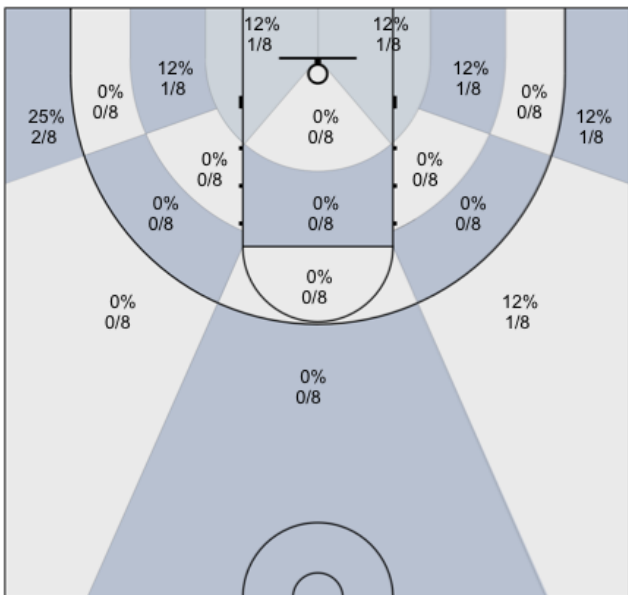

Shot Zones (Zone Distribution) Report

Markham Elite U17 (Home) 57, CBA Slywchuk (Away) 60, 2019-12-15

All Players: 28% (22/78)

Seth: 29% (2/7)

Armaan: 58% (7/12)

Connor: 22% (2/9)

David: 29% (2/7)

Dylan: 7% (1/14)

Harsh: 12% (1/8)

Jasper: 25% (1/4)

Dani: 25% (2/8)

Josh: 50% (1/2)

Ivan: 43% (3/7)

Bill: 0% (0/0)

Unknown: 0% (0/0)