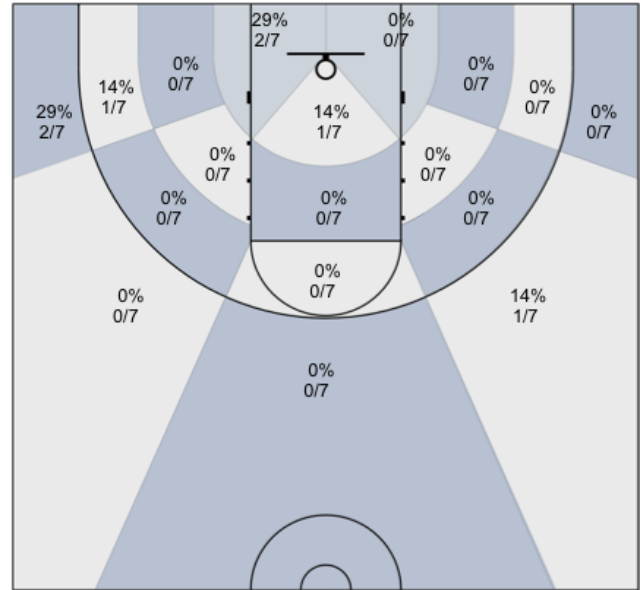

Shot Zones (Zone Distribution) Report

Markham Elite U17 (Home) 57, CBA Slywchuk (Away) 60, 2019-12-15

All Players: 28% (22/78)

Seth: 29% (2/7)

Armaan: 58% (7/12)

Connor: 22% (2/9)

David: 29% (2/7)

Dylan: 7% (1/14)

Harsh: 12% (1/8)

Jasper: 25% (1/4)

Dani: 25% (2/8)

Josh: 50% (1/2)

Ivan: 43% (3/7)

Bill: 0% (0/0)

Unknown: 0% (0/0)