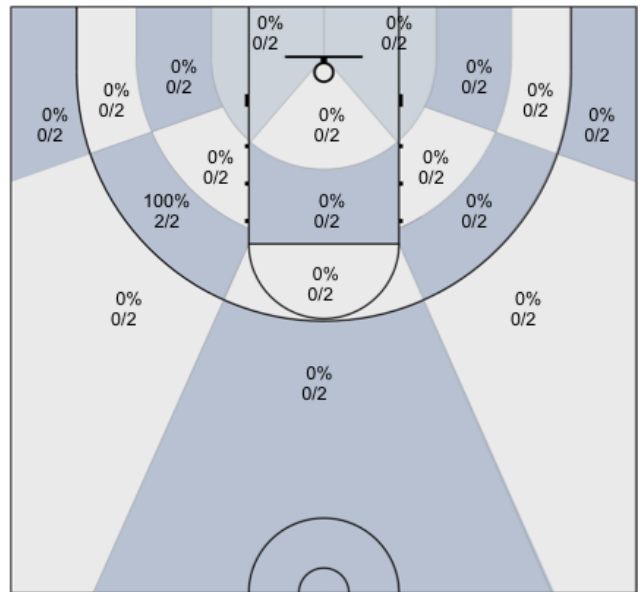

Harsh: 12% (1/8)

Jasper: 25% (1/4)

Dani: 25% (2/8)

Josh: 50% (1/2)

Ivan: 43% (3/7)

Bill: 0% (0/0)

Unknown: 0% (0/0)