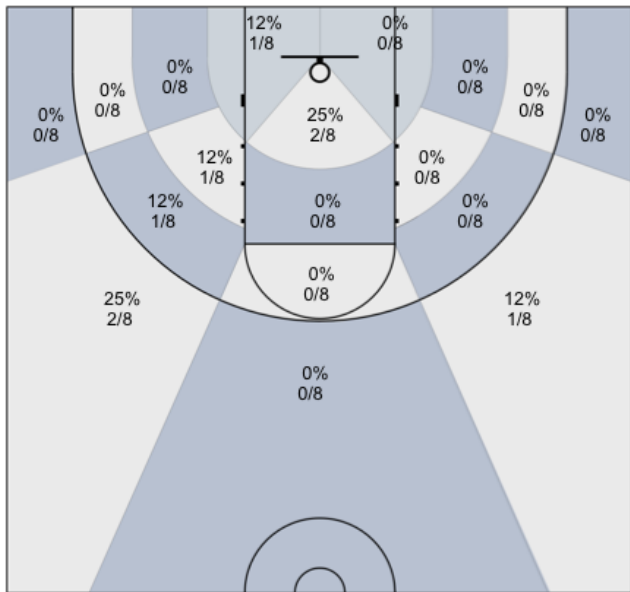

Shot Zones (Zone Distribution) Report

Markham Elite U17 (Home) 57, CBA Slywchuk (Away) 60, 2019-12-15

All Players: 28% (22/78)

Seth: 29% (2/7)

Armaan: 58% (7/12)

Connor: 22% (2/9)

David: 29% (2/7)

Dylan: 7% (1/14)

Harsh: 12% (1/8)

Jasper: 25% (1/4)

Dani: 25% (2/8)

Josh: 50% (1/2)

Ivan: 43% (3/7)

Bill: 0% (0/0)

Unknown: 0% (0/0)