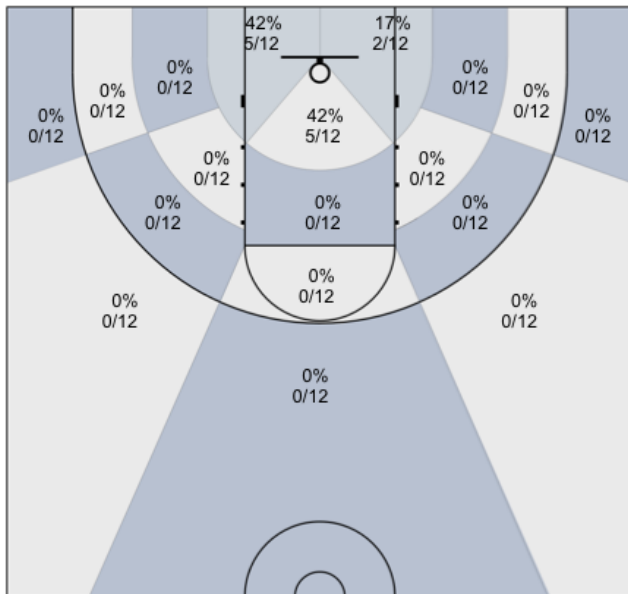

Shot Zones (Zone Distribution) Report

Markham Elite U17 (Home) 57, CBA Slywchuk (Away) 60, 2019-12-15

All Players: 28% (22/78)

Seth: 29% (2/7)

Armaan: 58% (7/12)

Connor: 22% (2/9)

David: 29% (2/7)

Dylan: 7% (1/14)

Harsh: 12% (1/8)

Jasper: 25% (1/4)

Dani: 25% (2/8)

Josh: 50% (1/2)

Ivan: 43% (3/7)

Bill: 0% (0/0)

Unknown: 0% (0/0)