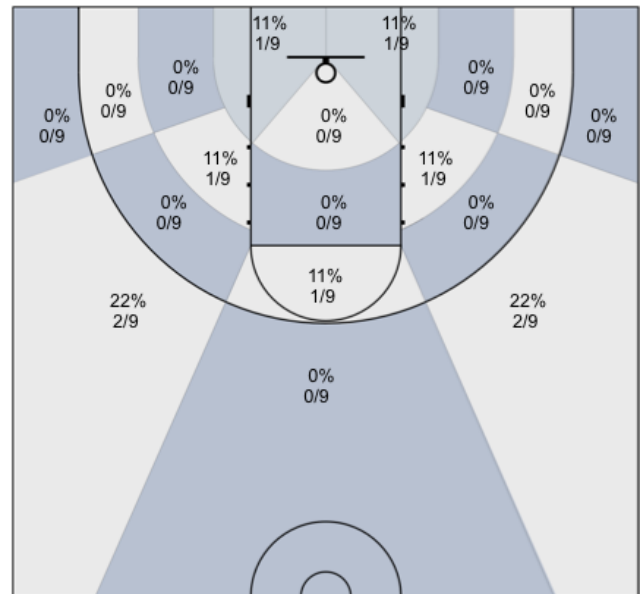

Shot Zones (Zone Distribution) Report

Markham Elite U17 (Home) 57, CBA Slywchuk (Away) 60, 2019-12-15

All Players: 28% (22/78)

Seth: 29% (2/7)

Armaan: 58% (7/12)

Connor: 22% (2/9)

David: 29% (2/7)

Dylan: 7% (1/14)

Harsh: 12% (1/8)

Jasper: 25% (1/4)

Dani: 25% (2/8)

Josh: 50% (1/2)

Ivan: 43% (3/7)

Bill: 0% (0/0)

Unknown: 0% (0/0)