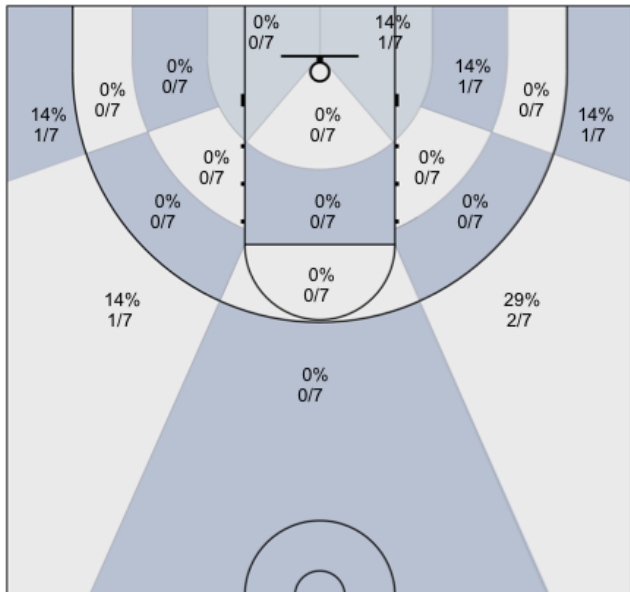

Harsh: 12% (1/8)

Jasper: 25% (1/4)

Dani: 25% (2/8)

Josh: 50% (1/2)

Ivan: 43% (3/7)

Bill: 0% (0/0)

Unknown: 0% (0/0)