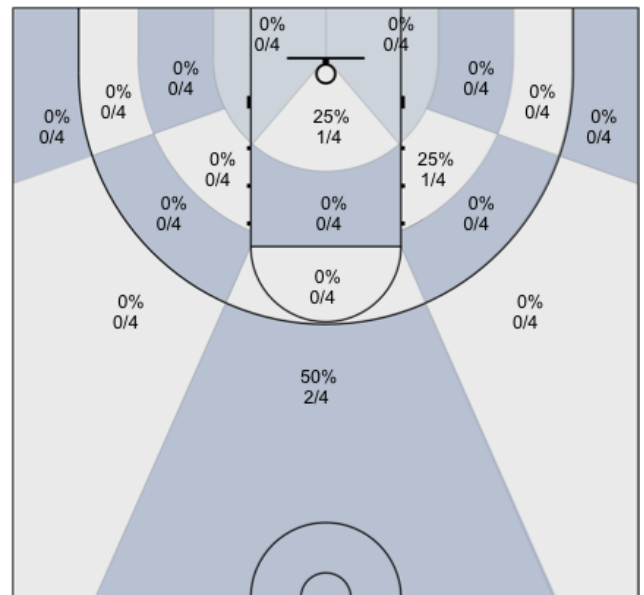

Shot Zones (Zone Distribution) Report

Markham Elite U17 (Home) 57, CBA Slywchuk (Away) 60, 2019-12-15

All Players: 28% (22/78)

Seth: 29% (2/7)

Armaan: 58% (7/12)

Connor: 22% (2/9)

David: 29% (2/7)

Dylan: 7% (1/14)

Harsh: 12% (1/8)

Jasper: 25% (1/4)

Dani: 25% (2/8)

Josh: 50% (1/2)

Ivan: 43% (3/7)

Bill: 0% (0/0)

Unknown: 0% (0/0)