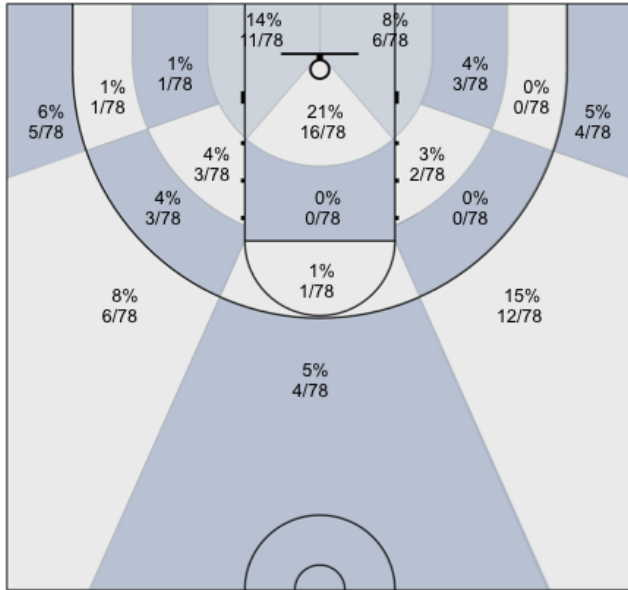

Shot Zones (Zone Distribution) Report

Markham Elite U17 (Home) 57, CBA Slywchuk (Away) 60, 2019-12-15

All Players: 28% (22/78)

Seth: 29% (2/7)

Armaan: 58% (7/12)

Connor: 22% (2/9)

David: 29% (2/7)

Dylan: 7% (1/14)

Harsh: 12% (1/8)

Jasper: 25% (1/4)

Dani: 25% (2/8)

Josh: 50% (1/2)

Ivan: 43% (3/7)

Bill: 0% (0/0)

Unknown: 0% (0/0)