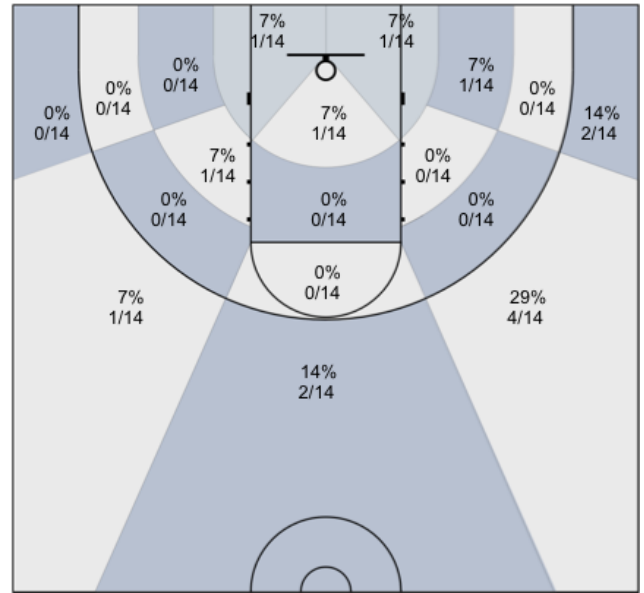

Shot Zones (Zone Distribution) Report

Markham Elite U17 (Home) 57, CBA Slywchuk (Away) 60, 2019-12-15

All Players: 28% (22/78)

Seth: 29% (2/7)

Armaan: 58% (7/12)

Connor: 22% (2/9)

David: 29% (2/7)

Dylan: 7% (1/14)

Harsh: 12% (1/8)

Jasper: 25% (1/4)

Dani: 25% (2/8)

Josh: 50% (1/2)

Ivan: 43% (3/7)

Bill: 0% (0/0)

Unknown: 0% (0/0)