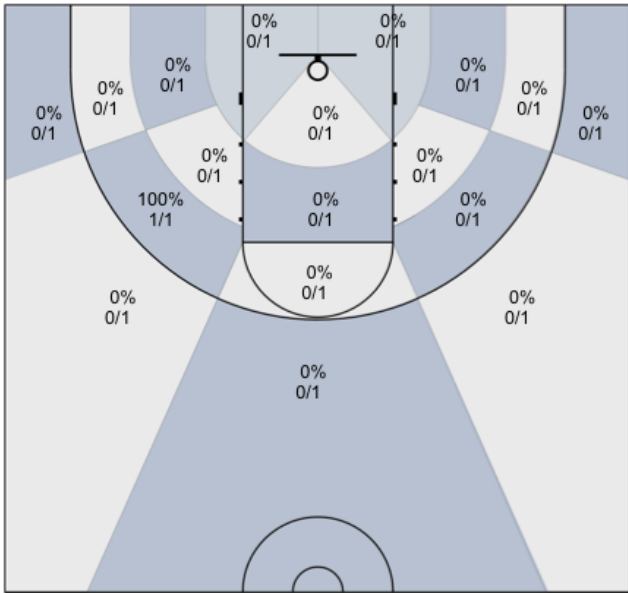

Shot Zones (Zone Distribution) Report

Markham Elite U17 (Home) 59, Top Notch Stars (Away) 56, 2020-01-17

All Players: 36% (25/70)

Seth: 33% (2/6)

Armaan: 40% (2/5)

Connor: 27% (3/11)

David: 0% (0/1)

Dylan: 48% (10/21)

Harsh: 25% (1/4)

Jasper: 20% (1/5)

Dani: 56% (5/9)

Josh: 0% (0/2)

Ivan: 17% (1/6)

Bill: 0% (0/0)

Unknown: 0% (0/0)