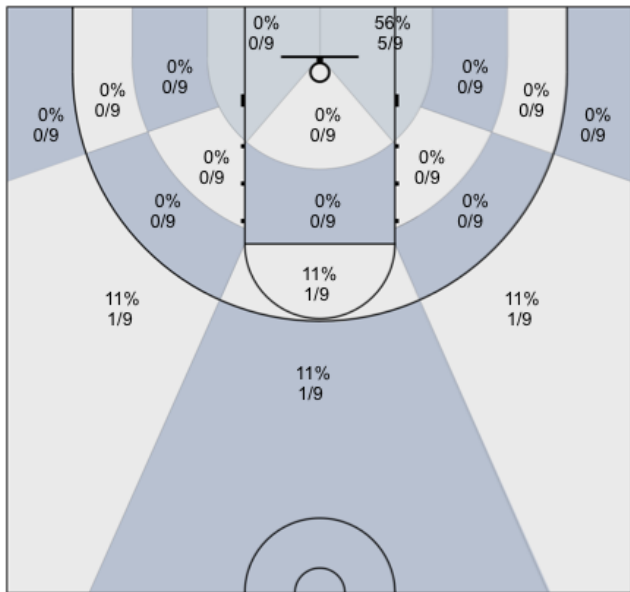

Shot Zones (Zone Distribution) Report

Markham Elite U17 (Home) 59, Top Notch Stars (Away) 56, 2020-01-17

All Players: 36% (25/70)

Seth: 33% (2/6)

Armaan: 40% (2/5)

Connor: 27% (3/11)

David: 0% (0/1)

Dylan: 48% (10/21)

Harsh: 25% (1/4)

Jasper: 20% (1/5)

Dani: 56% (5/9)

Josh: 0% (0/2)

Ivan: 17% (1/6)

Bill: 0% (0/0)

Unknown: 0% (0/0)