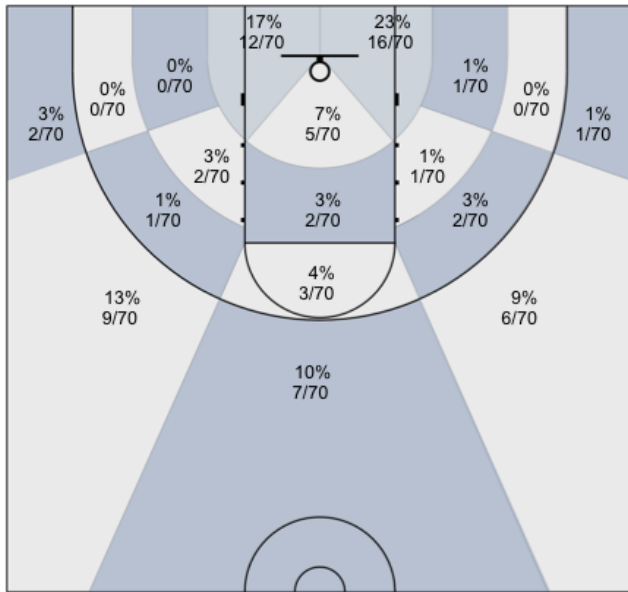

Shot Zones (Zone Distribution) Report

Markham Elite U17 (Home) 59, Top Notch Stars (Away) 56, 2020-01-17

All Players: 36% (25/70)

Seth: 33% (2/6)

Armaan: 40% (2/5)

Connor: 27% (3/11)

David: 0% (0/1)

Dylan: 48% (10/21)

Harsh: 25% (1/4)

Jasper: 20% (1/5)

Dani: 56% (5/9)

Josh: 0% (0/2)

Ivan: 17% (1/6)

Bill: 0% (0/0)

Unknown: 0% (0/0)