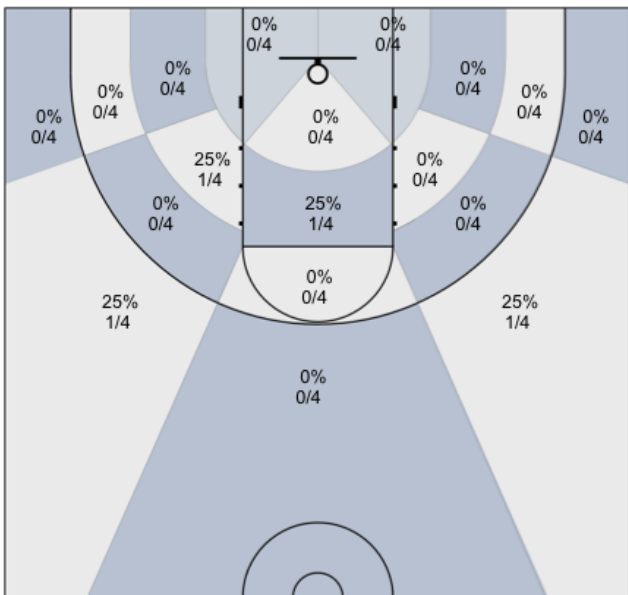

Shot Zones (Zone Distribution) Report

Markham Elite U17 (Home) 59, Top Notch Stars (Away) 56, 2020-01-17

All Players: 36% (25/70)

Seth: 33% (2/6)

Armaan: 40% (2/5)

Connor: 27% (3/11)

David: 0% (0/1)

Dylan: 48% (10/21)

Harsh: 25% (1/4)

Jasper: 20% (1/5)

Dani: 56% (5/9)

Josh: 0% (0/2)

Ivan: 17% (1/6)

Bill: 0% (0/0)

Unknown: 0% (0/0)