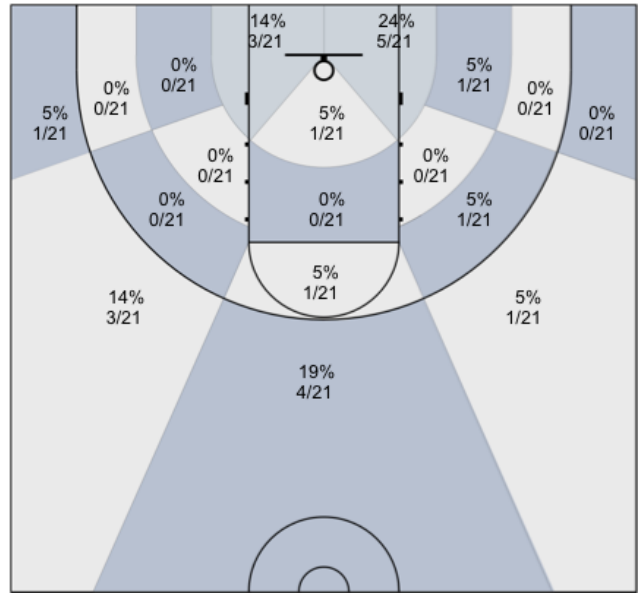

Shot Zones (Zone Distribution) Report

Markham Elite U17 (Home) 59, Top Notch Stars (Away) 56, 2020-01-17

All Players: 36% (25/70)

Seth: 33% (2/6)

Armaan: 40% (2/5)

Connor: 27% (3/11)

David: 0% (0/1)

Dylan: 48% (10/21)

Harsh: 25% (1/4)

Jasper: 20% (1/5)

Dani: 56% (5/9)

Josh: 0% (0/2)

Ivan: 17% (1/6)

Bill: 0% (0/0)

Unknown: 0% (0/0)