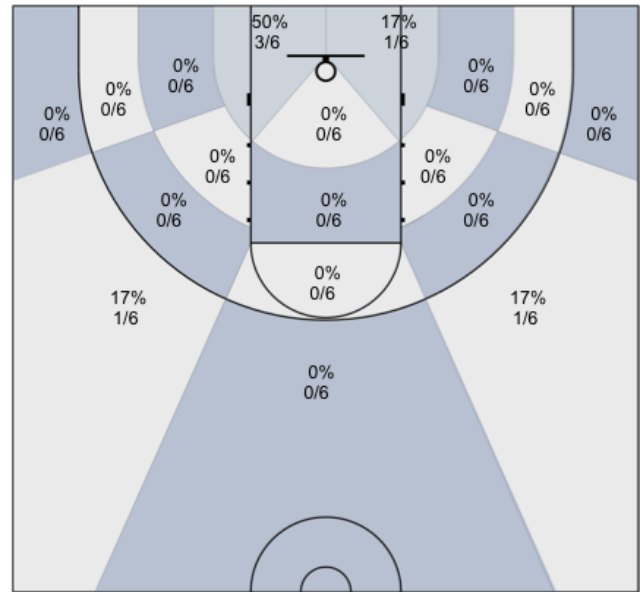

Shot Zones (Zone Distribution) Report

Markham Elite U17 (Home) 59, Top Notch Stars (Away) 56, 2020-01-17

All Players: 36% (25/70)

Seth: 33% (2/6)

Armaan: 40% (2/5)

Connor: 27% (3/11)

David: 0% (0/1)

Dylan: 48% (10/21)

Harsh: 25% (1/4)

Jasper: 20% (1/5)

Dani: 56% (5/9)

Josh: 0% (0/2)

Ivan: 17% (1/6)

Bill: 0% (0/0)

Unknown: 0% (0/0)