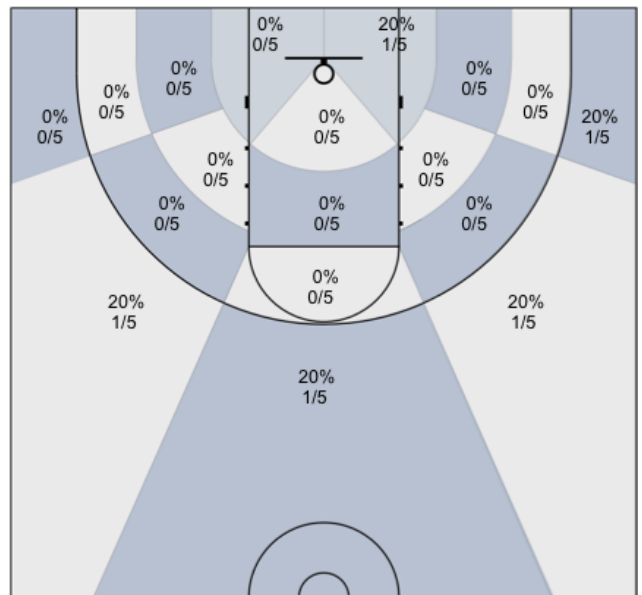

Shot Zones (Zone Distribution) Report

Markham Elite U17 (Home) 59, Top Notch Stars (Away) 56, 2020-01-17

All Players: 36% (25/70)

Seth: 33% (2/6)

Armaan: 40% (2/5)

Connor: 27% (3/11)

David: 0% (0/1)

Dylan: 48% (10/21)

Harsh: 25% (1/4)

Jasper: 20% (1/5)

Dani: 56% (5/9)

Josh: 0% (0/2)

Ivan: 17% (1/6)

Bill: 0% (0/0)

Unknown: 0% (0/0)