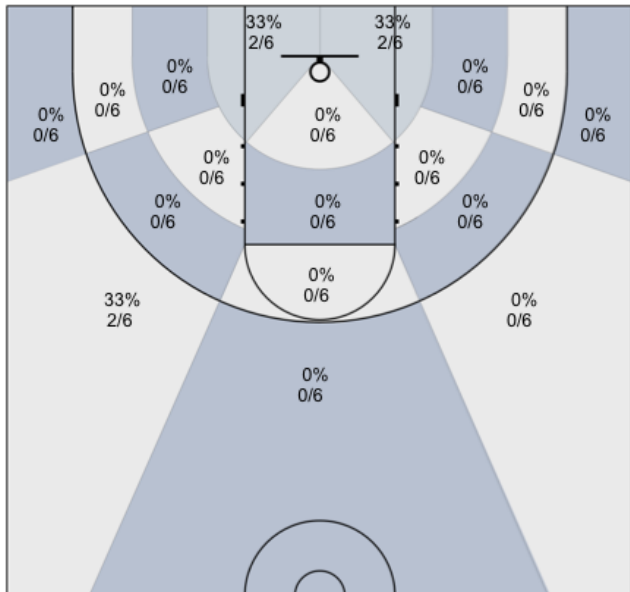

Harsh: 25% (1/4)

Jasper: 20% (1/5)

Dani: 56% (5/9)

Josh: 0% (0/2)

Ivan: 17% (1/6)

Bill: 0% (0/0)

Unknown: 0% (0/0)