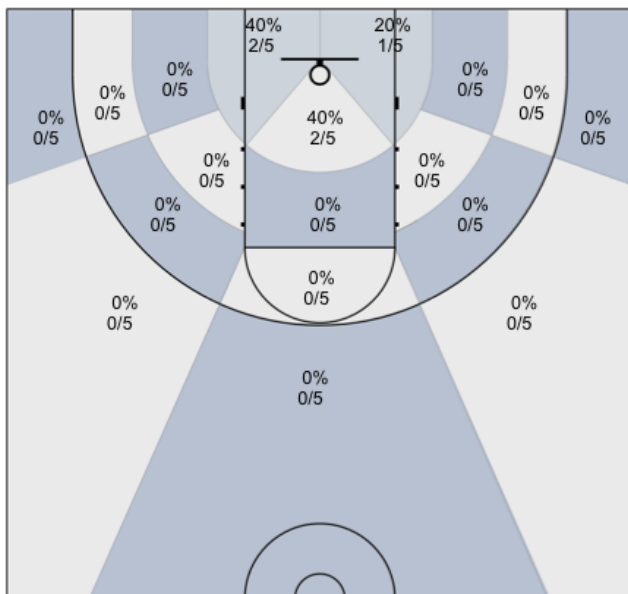

Shot Zones (Zone Distribution) Report

Markham Elite U17 (Home) 59, Top Notch Stars (Away) 56, 2020-01-17

All Players: 36% (25/70)

Seth: 33% (2/6)

Armaan: 40% (2/5)

Connor: 27% (3/11)

David: 0% (0/1)

Dylan: 48% (10/21)

Harsh: 25% (1/4)

Jasper: 20% (1/5)

Dani: 56% (5/9)

Josh: 0% (0/2)

Ivan: 17% (1/6)

Bill: 0% (0/0)

Unknown: 0% (0/0)