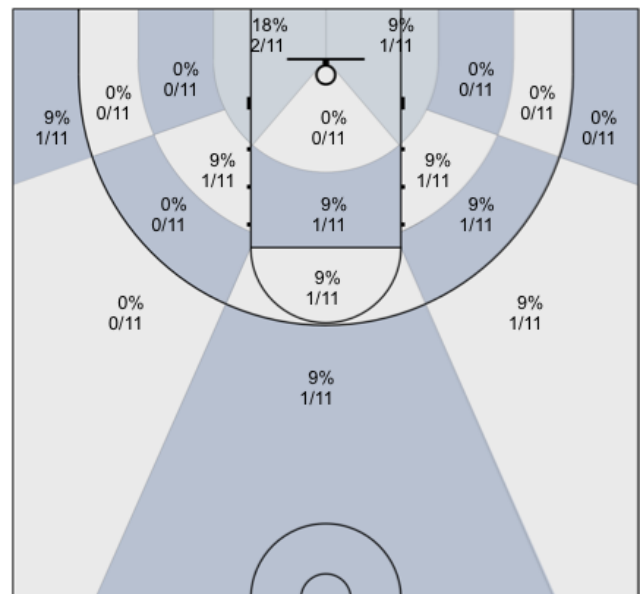

Shot Zones (Zone Distribution) Report

Markham Elite U17 (Home) 59, Top Notch Stars (Away) 56, 2020-01-17

All Players: 36% (25/70)

Seth: 33% (2/6)

Armaan: 40% (2/5)

Connor: 27% (3/11)

David: 0% (0/1)

Dylan: 48% (10/21)

Harsh: 25% (1/4)

Jasper: 20% (1/5)

Dani: 56% (5/9)

Josh: 0% (0/2)

Ivan: 17% (1/6)

Bill: 0% (0/0)

Unknown: 0% (0/0)