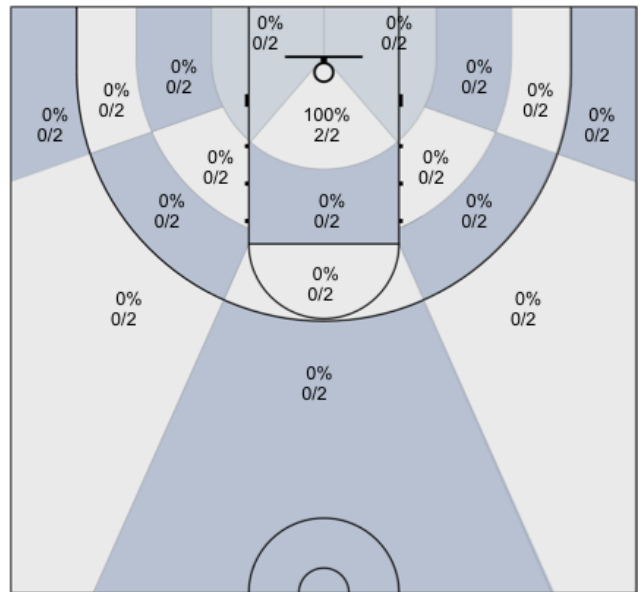

Harsh: 25% (1/4)

Jasper: 20% (1/5)

Dani: 56% (5/9)

Josh: 0% (0/2)

Ivan: 17% (1/6)

Bill: 0% (0/0)

Unknown: 0% (0/0)