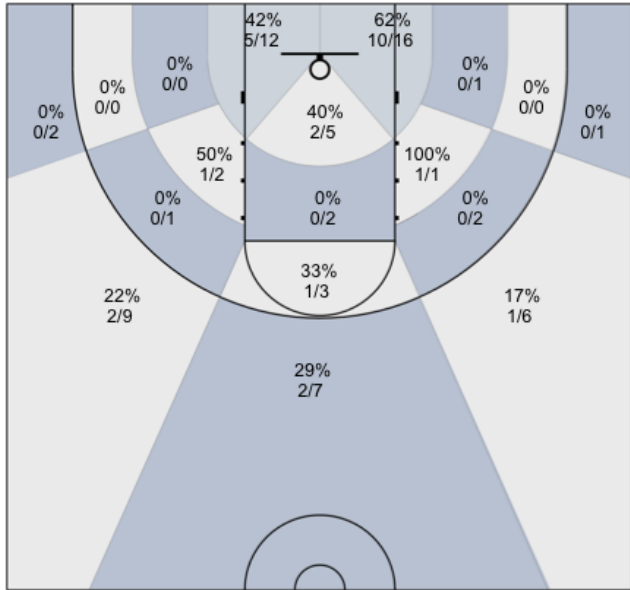

Shot Zones (Zone Performance) Report

Markham Elite U17 (Home) 59, Top Notch Stars (Away) 56, 2020-01-17

All Players: 36% (25/70)

Seth: 33% (2/6)

Armaan: 40% (2/5)

Connor: 27% (3/11)

David: 0% (0/1)

Dylan: 48% (10/21)

Harsh: 25% (1/4)

Jasper: 20% (1/5)

Dani: 56% (5/9)

Josh: 0% (0/2)

Ivan: 17% (1/6)

Bill: 0% (0/0)

Unknown: 0% (0/0)