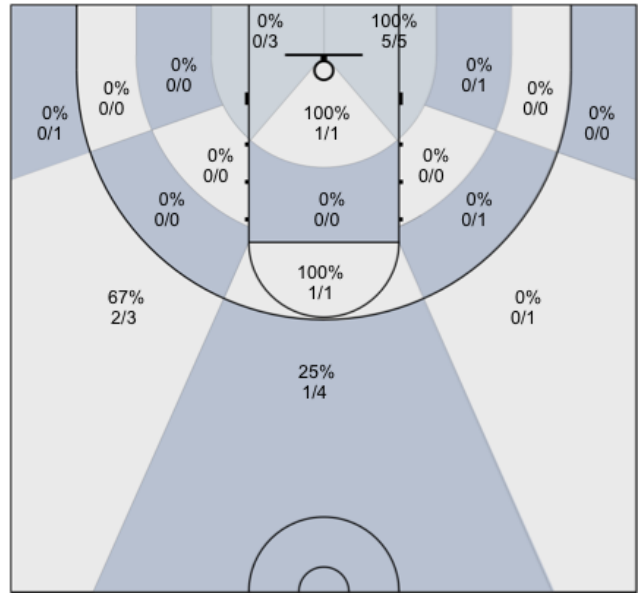

Shot Zones (Zone Performance) Report

Markham Elite U17 (Home) 59, Top Notch Stars (Away) 56, 2020-01-17

All Players: 36% (25/70)

Seth: 33% (2/6)

Armaan: 40% (2/5)

Connor: 27% (3/11)

David: 0% (0/1)

Dylan: 48% (10/21)

Harsh: 25% (1/4)

Jasper: 20% (1/5)

Dani: 56% (5/9)

Josh: 0% (0/2)

Ivan: 17% (1/6)

Bill: 0% (0/0)

Unknown: 0% (0/0)